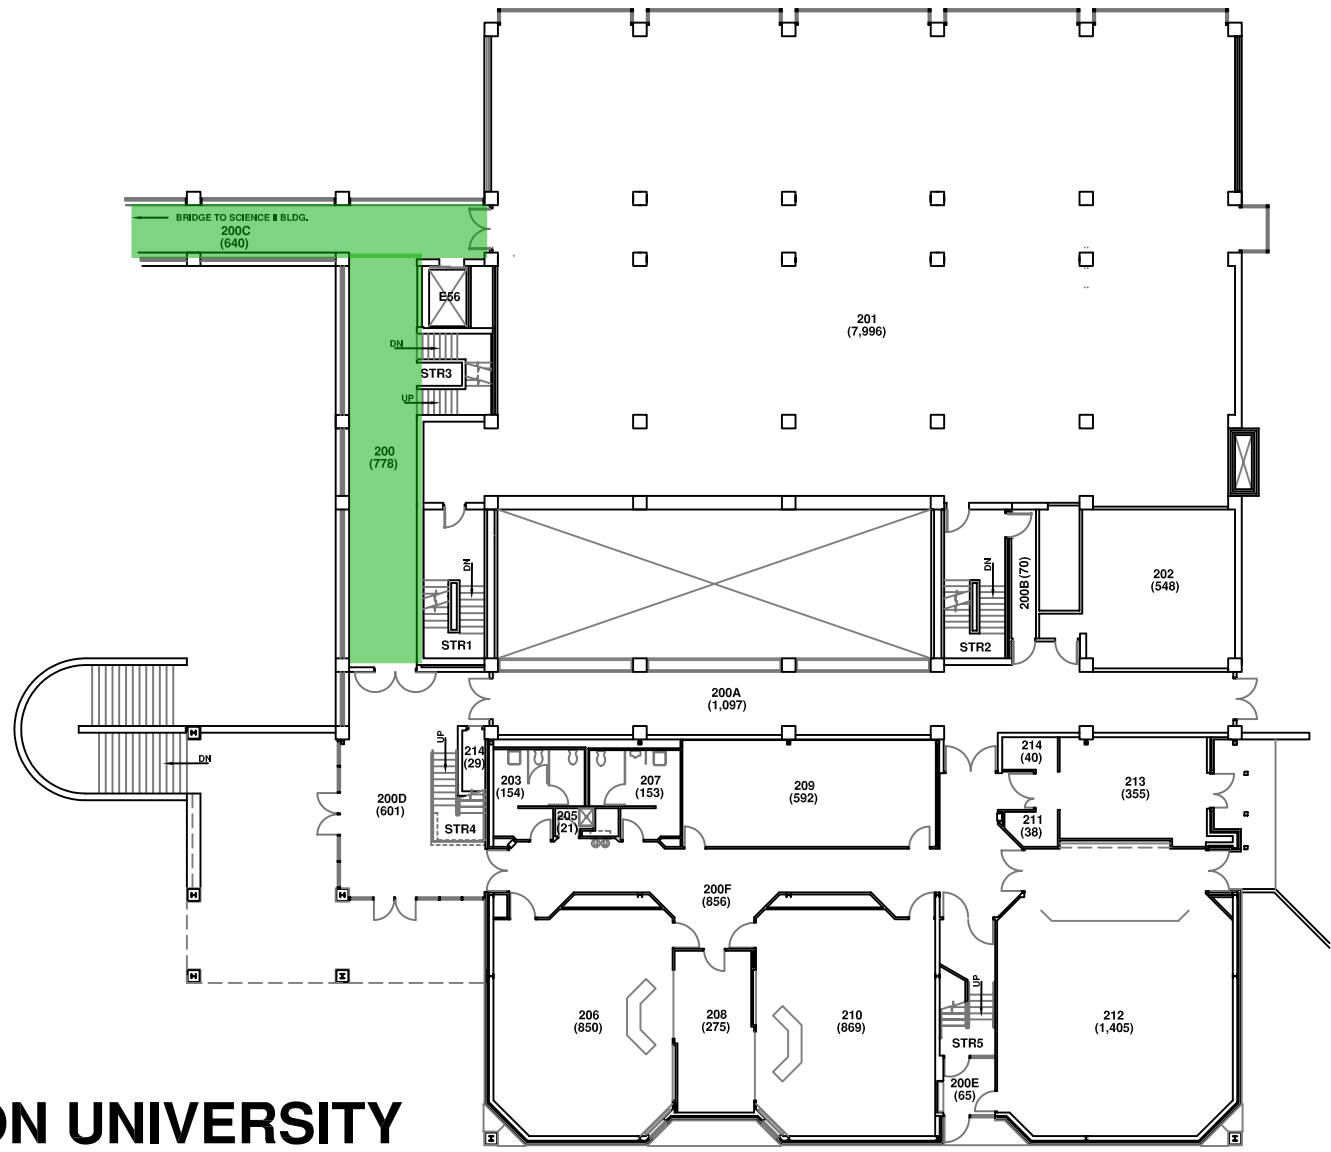

BINGHAMTON UNIVERSITY

SCIENCE LIBRARY/CLASSROOM ADD.

GROUND FLOOR PLAN

BLDG. NO. 040

03/03

Gross Area: 18,366 sf

BINGHAMTON UNIVERSITY

SCIENCE LIBRARY/CLASSROOM ADD.

FIRST FLOOR PLAN

BLDG. NO. 040

03/03

Gross Area: 20,391 sf

BINGHAMTON UNIVERSITY

SCIENCE LIBRARY/CLASSROOM ADD.

SECOND FLOOR PLAN

BLDG. NO. 040

03/03

Gross Area: 20,875 sf

BINGHAMTON UNIVERSITY

SCIENCE LIBRARY/CLASSROOM ADD.

THIRD FLOOR PLAN

BLDG. NO. 040

03/03

Gross Area: 10,114 sf