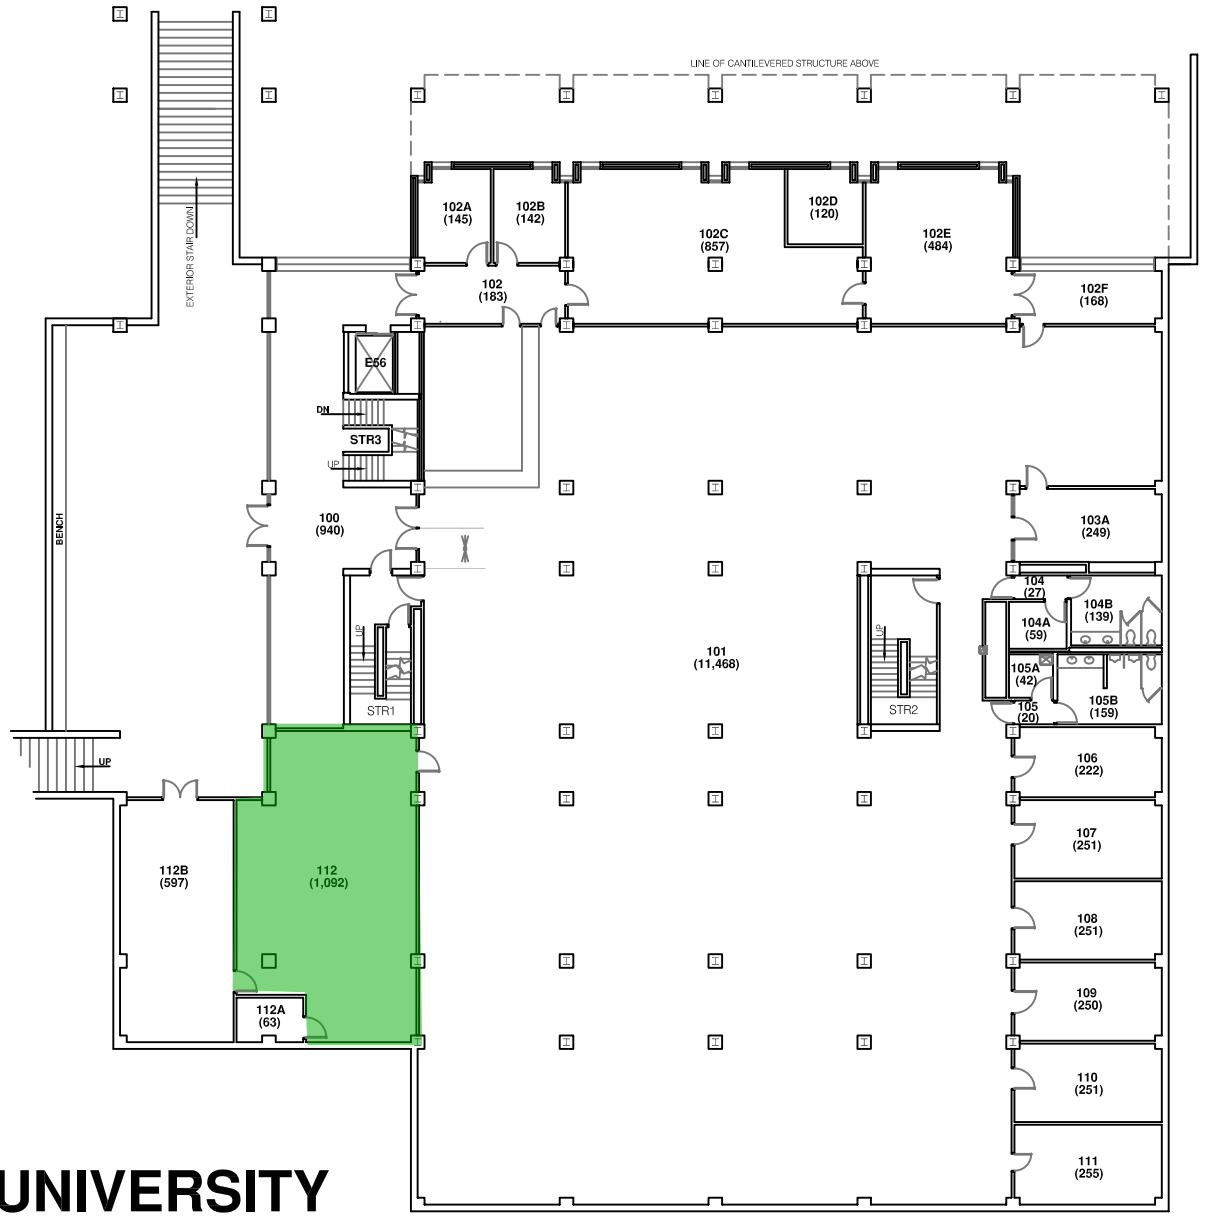

BINGHAMTON UNIVERSITY

SCIENCE LIBRARY/CLASSROOM ADD.

GROUND FLOOR PLAN

BLDG. NO. 040

03/03

Gross Area: 18,366 sf

BINGHAMTON UNIVERSITY

SCIENCE LIBRARY/CLASSROOM ADD.

FIRST FLOOR PLAN

BLDG. NO. 040

03/03

Gross Area: 20,391 sf

BINGHAMTON UNIVERSITY

SCIENCE LIBRARY/CLASSROOM ADD.

SECOND FLOOR PLAN

BLDG. NO. 040

03/03

Gross Area: 20,875 sf

BINGHAMTON UNIVERSITY

SCIENCE LIBRARY/CLASSROOM ADD.

THIRD FLOOR PLAN

BLDG. NO. 040

03/03

Gross Area: 10,114 sf