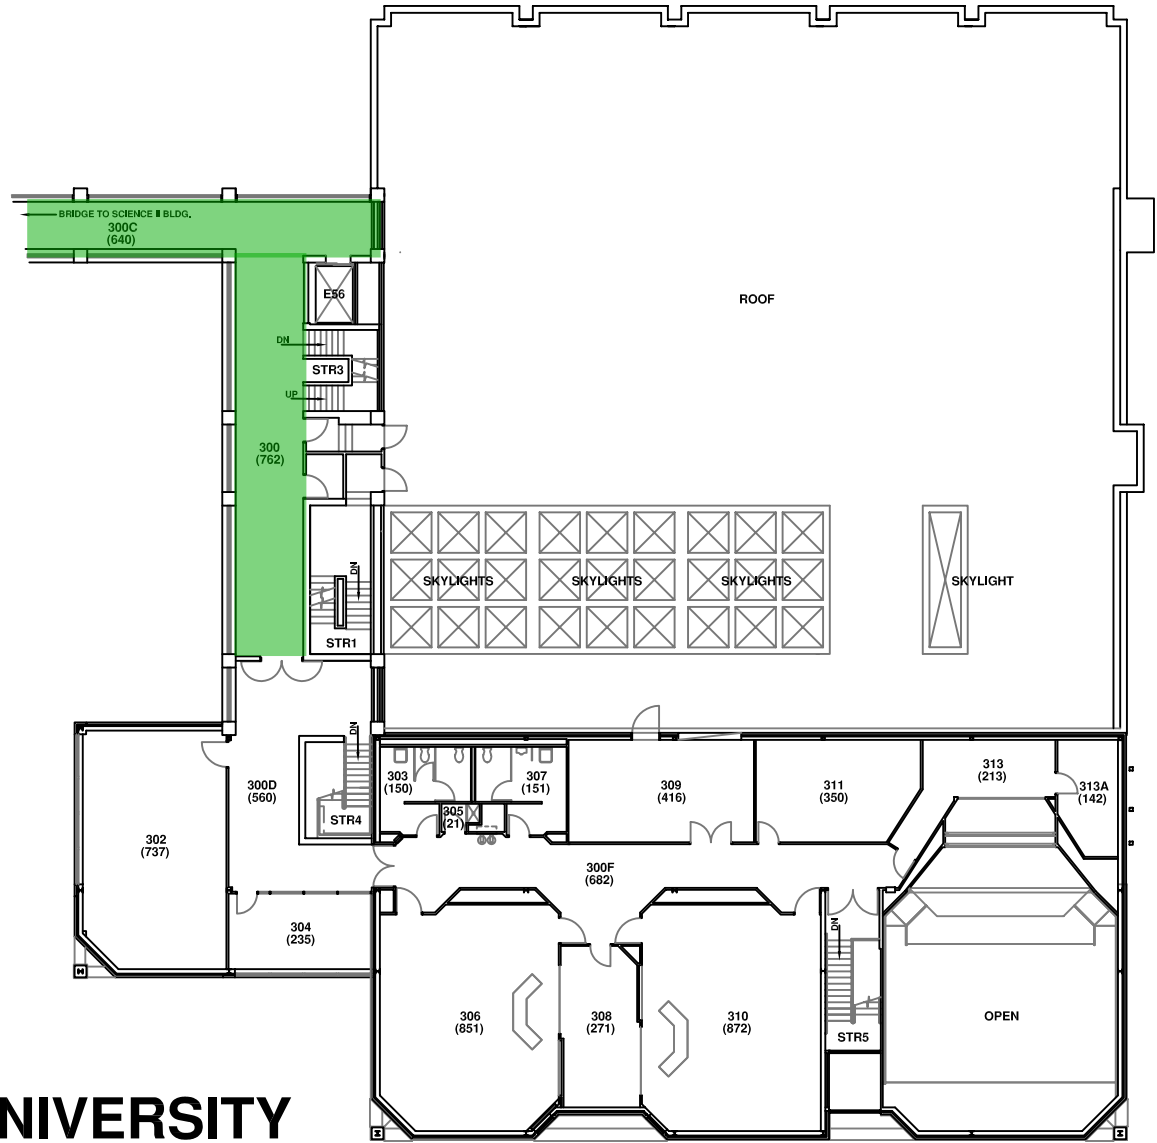

BINGHAMTON UNIVERSITY

SCIENCE LIBRARY/CLASSROOM ADD.

GROUND FLOOR PLAN

BLDG. NO. 040

03/03

Gross Area: 18,366 sf

BINGHAMTON UNIVERSITY

SCIENCE LIBRARY/CLASSROOM ADD.

FIRST FLOOR PLAN

BLDG. NO. 040

03/03

Gross Area: 20,391 sf

BINGHAMTON UNIVERSITY

SCIENCE LIBRARY/CLASSROOM ADD.

SECOND FLOOR PLAN

BLDG. NO. 040

03/03

Gross Area: 20,875 sf

BINGHAMTON UNIVERSITY

SCIENCE LIBRARY/CLASSROOM ADD.

THIRD FLOOR PLAN

BLDG. NO. 040

03/03

Gross Area: 10,114 sf