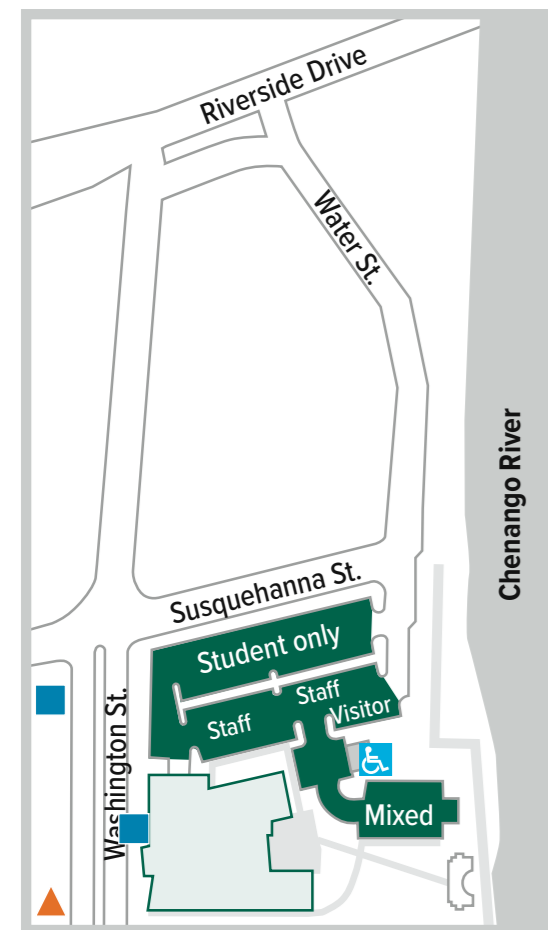

TRANSPORTATION AND PARKING SERVICES

Health Sciences Campus
48-96 Corliss Avenue, 27 Jennison Avenue
Johnson City

University Downtown Center
67 Washington St., Binghamton

PARKING LOTS

COMMUTER LOTS	24 HOUR "R" LOTS
(No parking midnight to 5 a.m. every day. No "resident" permits.)	(24 hour, long-term parking. Useable by all non-freshmen permit types.)
Lot C	Lot S1
Lot D	Lot S2
Lot E	Lot S3
Lot F	Lot H
Lot G	Lot M1
Lot H	Lot M2
Lot I	Lot M3
Lot J	Lot M4
Lot K	Lot M5
Lot L	Lot O1
Lot M	Lot O2
Lot N	Lot O3
Lot O	Lot O4
Lot P	Lot O5
Lot Q	Lot O6
Lot R	Lot O7
Lot S	Lot O8
Lot T	Lot O9
Lot U	Lot O10
Lot V	Lot O11
Lot W	Lot O12
Lot X	Lot O13
Lot Y	Lot O14
Lot Z	Lot O15

SPECIAL 24 HOUR LOTS
(24 hour, long-term parking unless green light is on. When green light is on, vehicles must be removed for the duration between 5 a.m. - 7 a.m.)

Lot LT - Library Tower (paystation parking)
Lot W - (hourly rate or proximity card)

Lot A	Lot E	Lot G	Lot K	Lot P	Lot V	Lot Y2
Lot B	Lot F	Lot J	Lot L	Lot Q1	Lot W	Lot Y3
Lot C	Lot F1	Lot J1	Lot O1	Lot T	Lot X	Lot Y4
Lot D	Lot F2	Lot J2	Lot O2	Lot U	Lot Y1	Lot Z

Lot AD - Administration Circle
Campus Pre-School
College-in-the-Woods Dining Hall Dock
Chenango/Champlain Collegiate Center
Admissions Center
Engineering/Library Loading Docks
Greenhouse Dock
Hillside Community
Hinman Dining Hall Dock
Institute for Child Development
Lot LT - Library Tower disabled spaces
Newing Community
Science II Dock Area
University Downtown Center
University Union Patio
Lot HSC1

METERED PARKING
(Download the Flowbird app to park in designated meter locations. No paid hangtag or campus registration required.)

Lot A	Lot M0
Lot AD	Lot M5
Lot C	Lot Q2
Lot E	Lot V
Lot F	Lot W
Lot F2	Lot Z
Lot G1	
Lot H	
Lot J	
Lot LT	Lot Tower