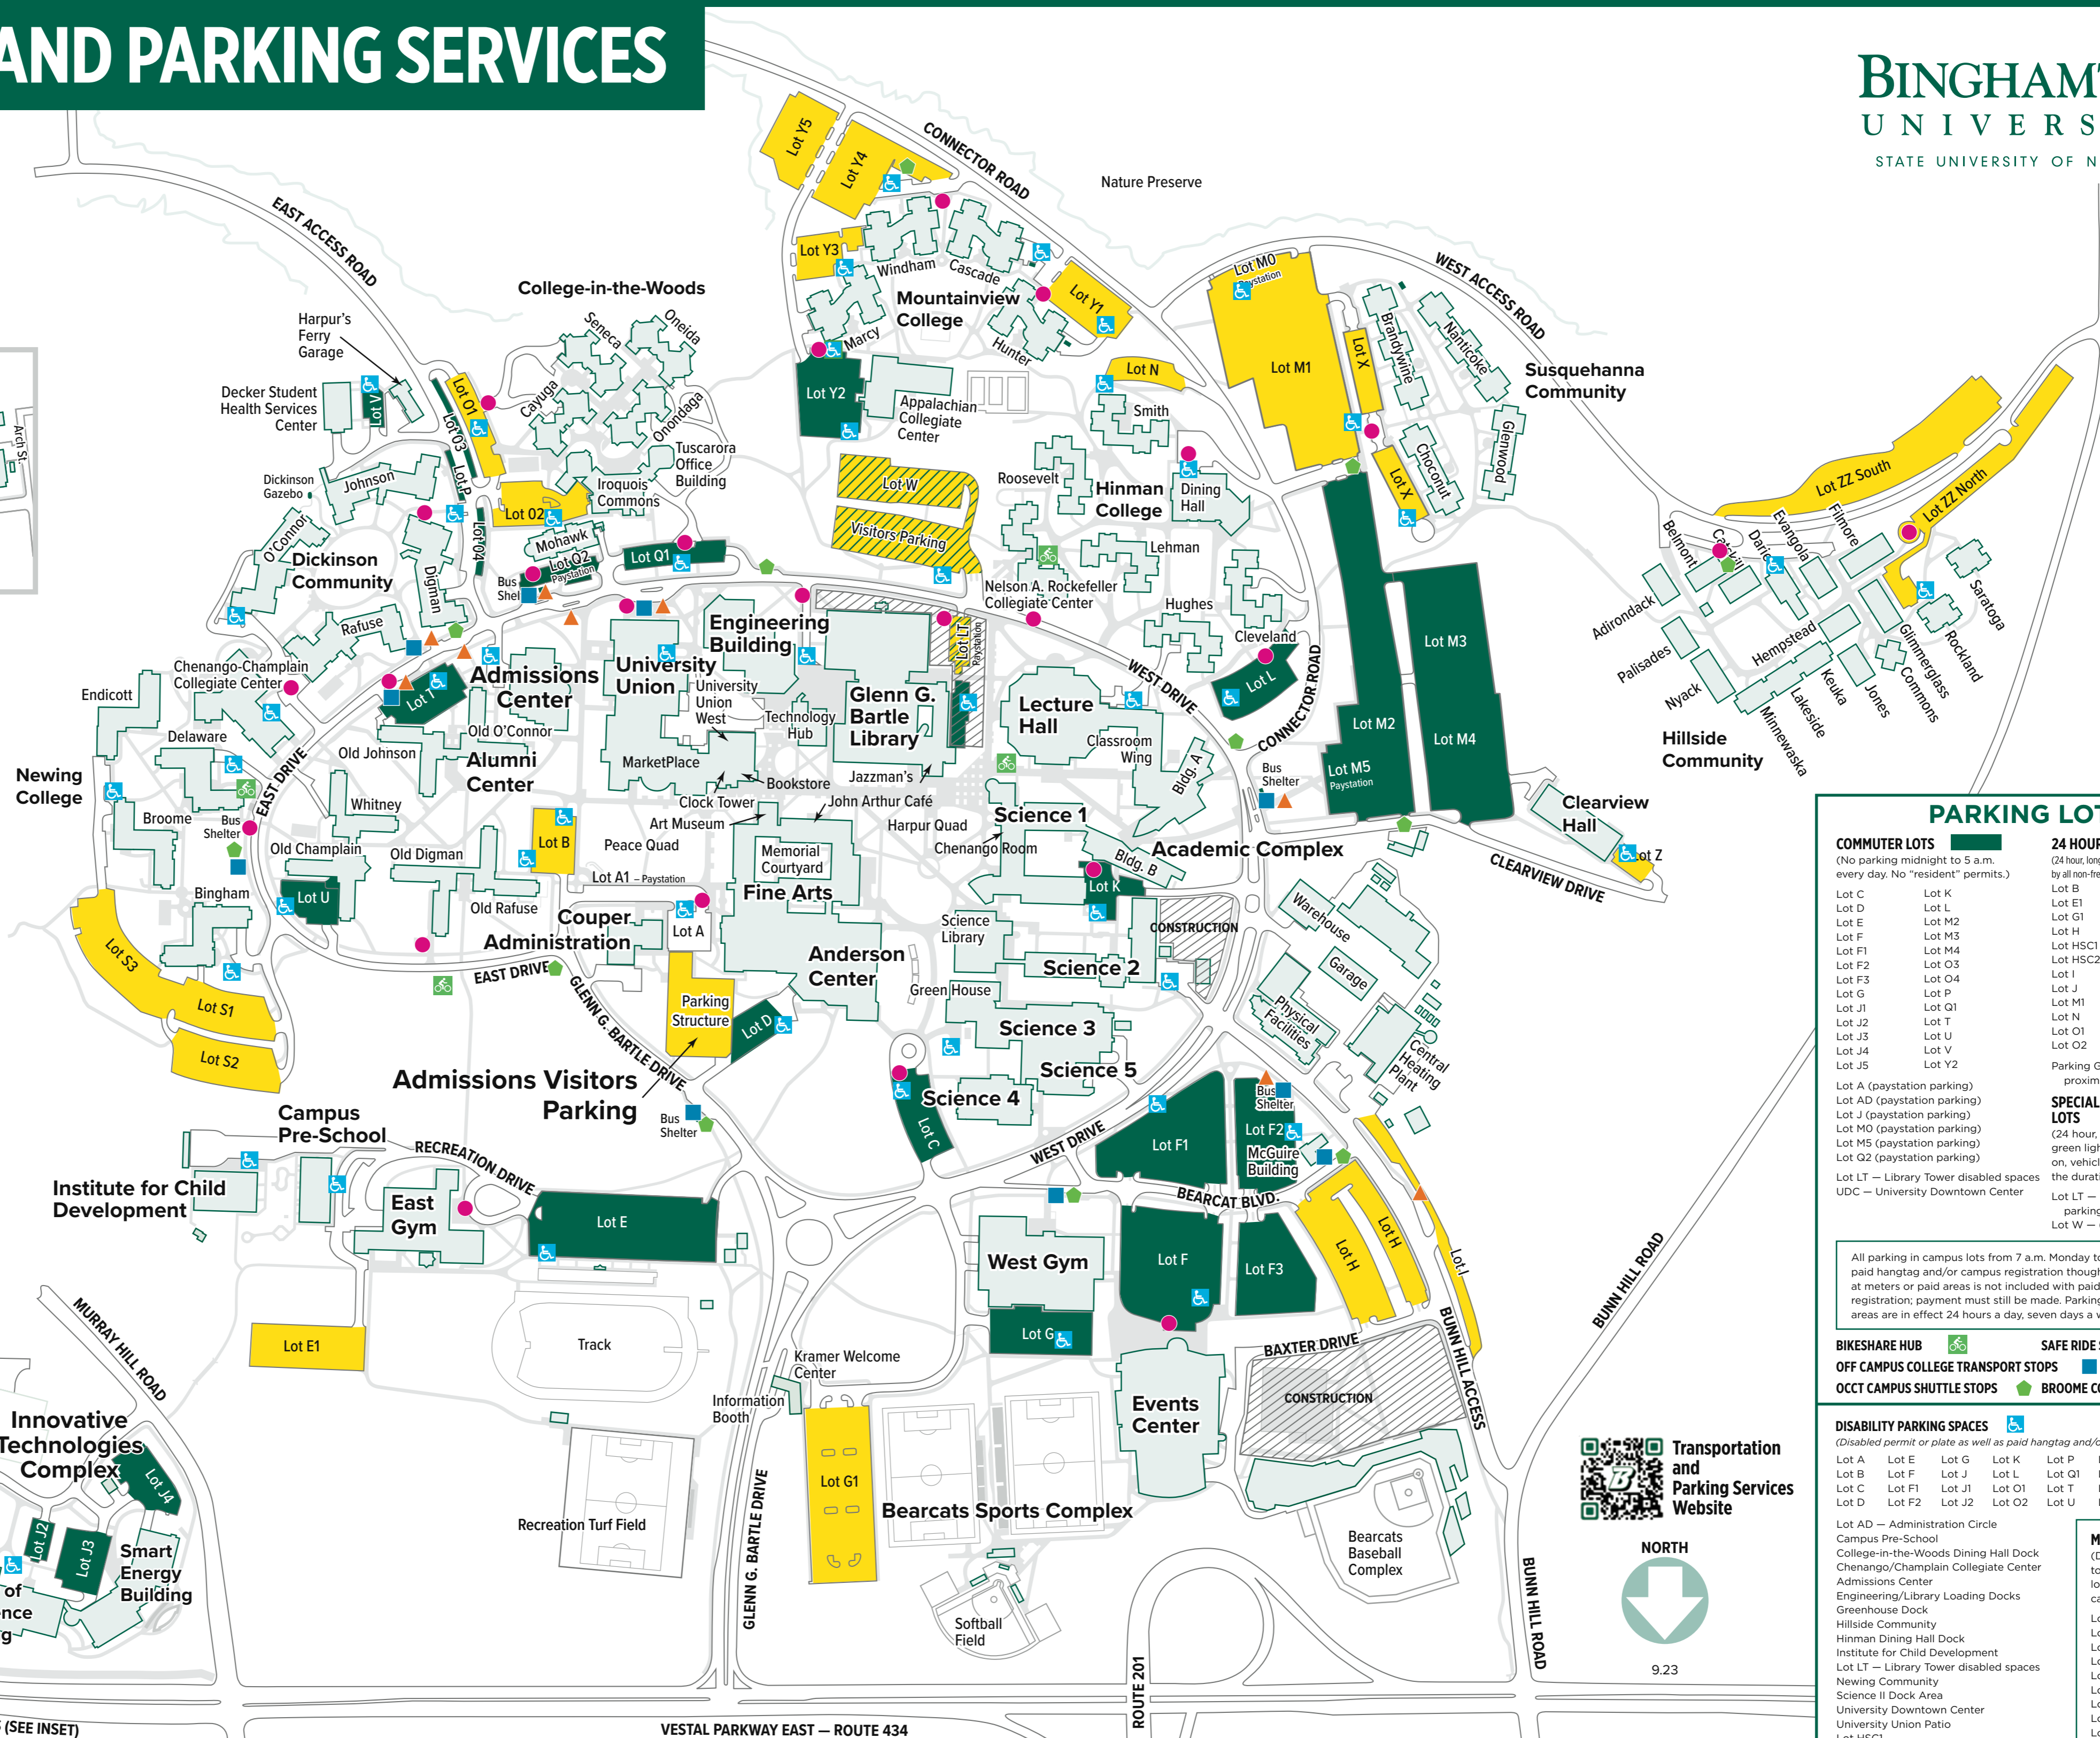

TRANSPORTATION AND PARKING SERVICES

Health Sciences Campus
48-96 Corliss Avenue, 27 Jennison Avenue
Johnson City

University Downtown Center
67 Washington St., Binghamton

PARKING LOTS

COMMUTER LOTS	24 HOUR "R" LOTS
(No parking midnight to 5 a.m. every day. No "resident" permits.)	(24 hour, long-term parking. Useable by all non-freshmen permit types.)
Lot C	Lot S1
Lot D	Lot S2
Lot E	Lot S3
Lot F	Lot H
Lot G	Lot M1
Lot H	Lot M2
Lot I	Lot M3
Lot J	Lot M4
Lot K	Lot M5
Lot L	Lot O1
Lot M	Lot O2
Lot N	Lot O3
Lot O	Lot O4
Lot P	Lot O5
Lot Q	Lot O6
Lot R	Lot O7
Lot S	Lot O8
Lot T	Lot O9
Lot U	Lot O10
Lot V	Lot O11
Lot W	Lot O12
Lot X	Lot O13
Lot Y	Lot O14
Lot Z	Lot O15

SPECIAL 24 HOUR LOTS
(24 hour, long-term parking unless green light is on. When green light is on, vehicles must be removed for the duration between 5 a.m. - 7 a.m.)

Lot LT - Library Tower (paystation parking)
Lot W - (hourly rate or proximity card)

All parking in campus lots from 7 a.m. Monday to 4 p.m. Friday requires a paid hangtag and/or campus registration though Parking Services. Parking at meters or paid areas is not included with paid hangtags or campus registration; payment must still be made. Parking meters or paid parking areas are in effect 24 hours a day, seven days a week.

Lot A	Lot E	Lot G	Lot K	Lot P	Lot V	Lot Y2
Lot B	Lot F	Lot J	Lot L	Lot Q1	Lot W	Lot Y3
Lot C	Lot F1	Lot J1	Lot O1	Lot T	Lot X	Lot Y4
Lot D	Lot F2	Lot J2	Lot O2	Lot U	Lot Y1	Lot Z

Lot AD - Administration Circle
Campus Pre-School
College-in-the-Woods Dining Hall Dock
Chenango/Champlain Collegiate Center
Admissions Center
Engineering/Library Loading Docks
Greenhouse Dock
Hillside Community
Hinman Dining Hall Dock
Institute for Child Development
Lot LT - Library Tower disabled spaces
Newing Community
Science II Dock Area
University Downtown Center
University Union Patio
Lot HSC1