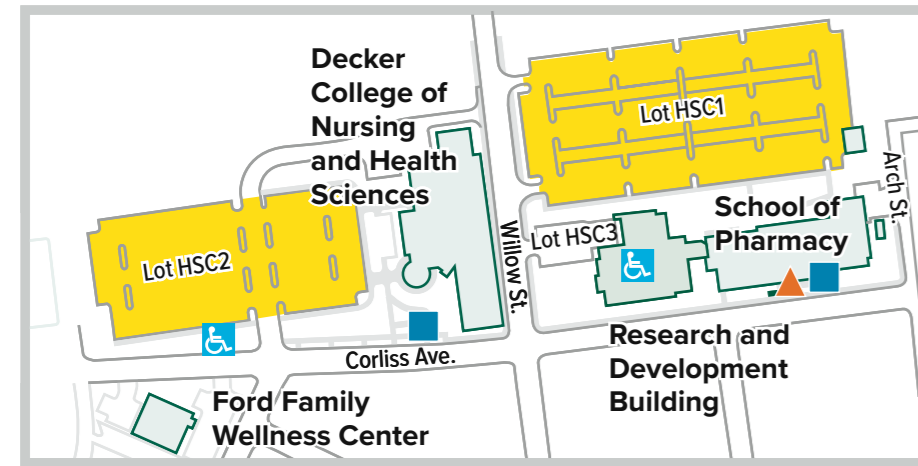

TRANSPORTATION AND PARKING SERVICES

Health Sciences Campus
48-96 Corliss Avenue, 27 Jennison Avenue
Johnson City

University Downtown Center
67 Washington St., Binghamton

PARKING LOTS

COMMUTER LOTS	24 HOUR "R" LOTS
(No parking midnight to 5 a.m. every day. No "resident" permits.)	(24 hour, long-term parking. Useable by all non-freshmen permit types.)
Lot C	Lot S1
Lot D	Lot S2
Lot E	Lot S3
Lot F	Lot H
Lot G	Lot M1
Lot H	Lot M2
Lot I	Lot M3
Lot J	Lot M4
Lot K	Lot M5
Lot L	Lot O1
Lot M	Lot O2
Lot N	Lot O3
Lot O	Lot O4
Lot P	Lot O5
Lot Q	Lot O6
Lot R	Lot O7
Lot S	Lot O8
Lot T	Lot O9
Lot U	Lot O10
Lot V	Lot O11
Lot W	Lot O12
Lot X	Lot O13
Lot Y	Lot O14
Lot Z	Lot O15

SPECIAL 24 HOUR LOTS
(24 hour, long-term parking unless green light is on. When green light is on, vehicles must be removed for the duration between 5 a.m. - 7 a.m.)

Lot LT - Library Tower (paystation parking)
Lot W - (hourly rate or proximity card)

Lot A	Lot E	Lot G	Lot K	Lot P	Lot V	Lot Y2
Lot B	Lot F	Lot J	Lot L	Lot Q1	Lot W	Lot Y3
Lot C	Lot F1	Lot J1	Lot O1	Lot T	Lot X	Lot Y4
Lot D	Lot F2	Lot J2	Lot O2	Lot U	Lot Y1	Lot Z

Lot AD - Administration Circle
Campus Pre-School
College-in-the-Woods Dining Hall Dock
Chenango/Champlain Collegiate Center
Admissions Center
Engineering/Library Loading Docks
Greenhouse Dock
Hillside Community
Hinman Dining Hall Dock
Institute for Child Development
Lot LT - Library Tower disabled spaces
Newing Community
Science II Dock Area
University Downtown Center
University Union Patio
Lot HSC1

METERED PARKING
(Download the Flowbird app to park in designated meter locations. No paid hangtag or campus registration required.)

Lot A	Lot M0
Lot AD	Lot M5
Lot C	Lot Q2
Lot E	Lot V
Lot F	Lot W
Lot F2	Lot Z
Lot G1	
Lot H	
Lot J	
Lot LT	Lot Tower