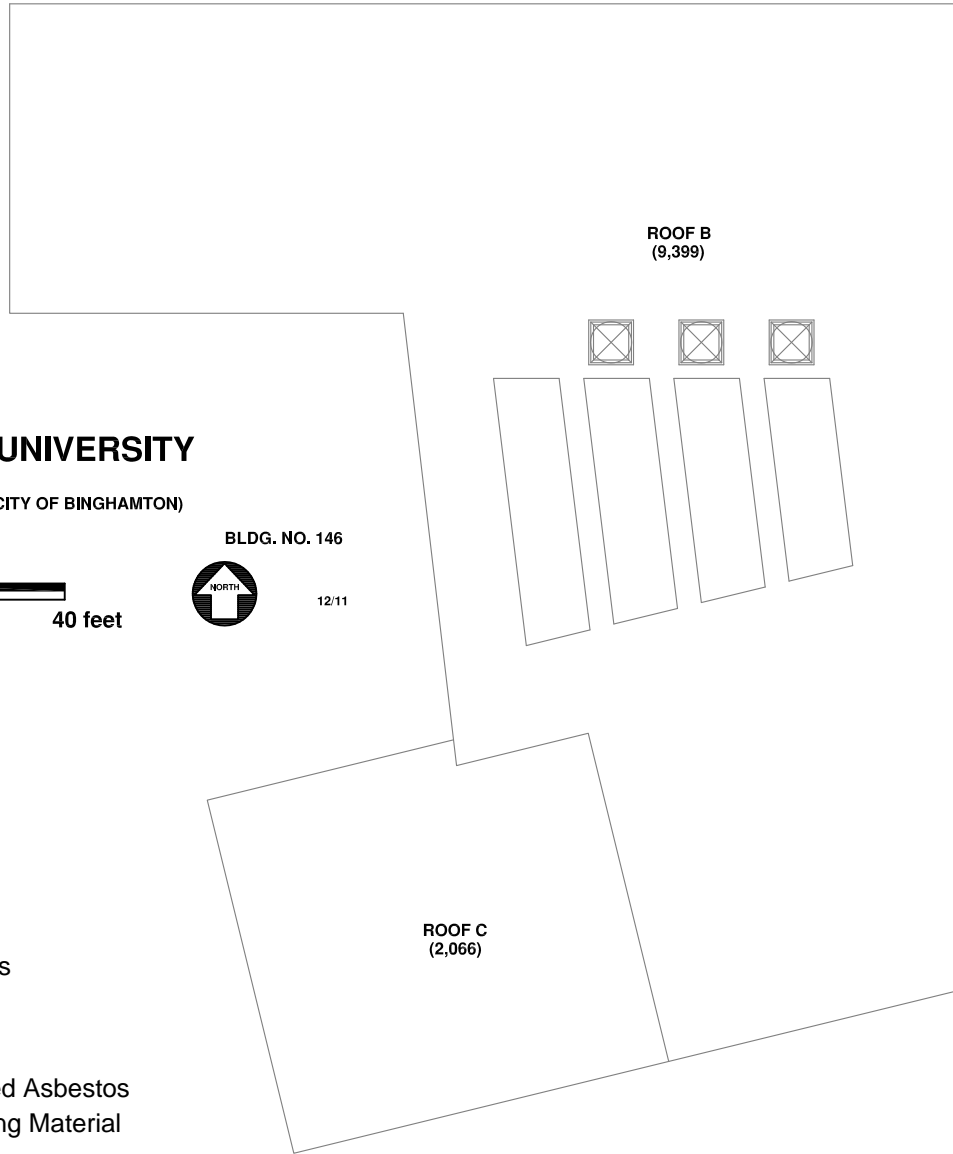

**BINGHAMTON UNIVERSITY**  
**DOWNTOWN CENTER (CITY OF BINGHAMTON)**  
**FOURTH FLOOR PLAN**

Asbestos  
Free

Presumed Asbestos  
Containing Material

Gross Area: 8,624 sf