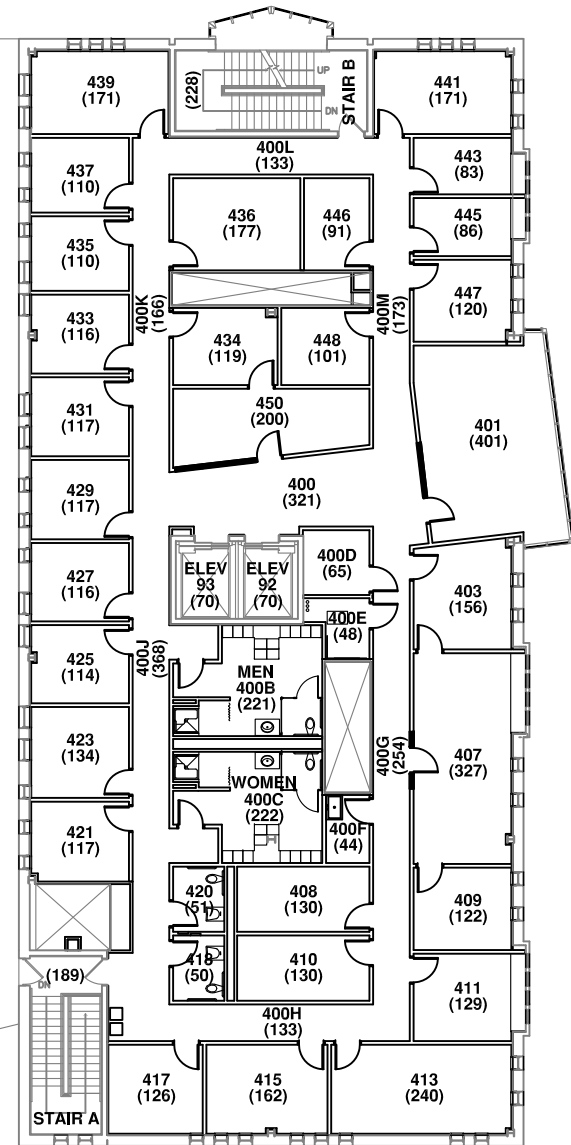

**BINGHAMTON UNIVERSITY**  
**DOWNTOWN CENTER (CITY OF BINGHAMTON)**  
**FOURTH FLOOR PLAN**

Asbestos  
Free

Presumed Asbestos  
Containing Material

Gross Area: 8,624 sf