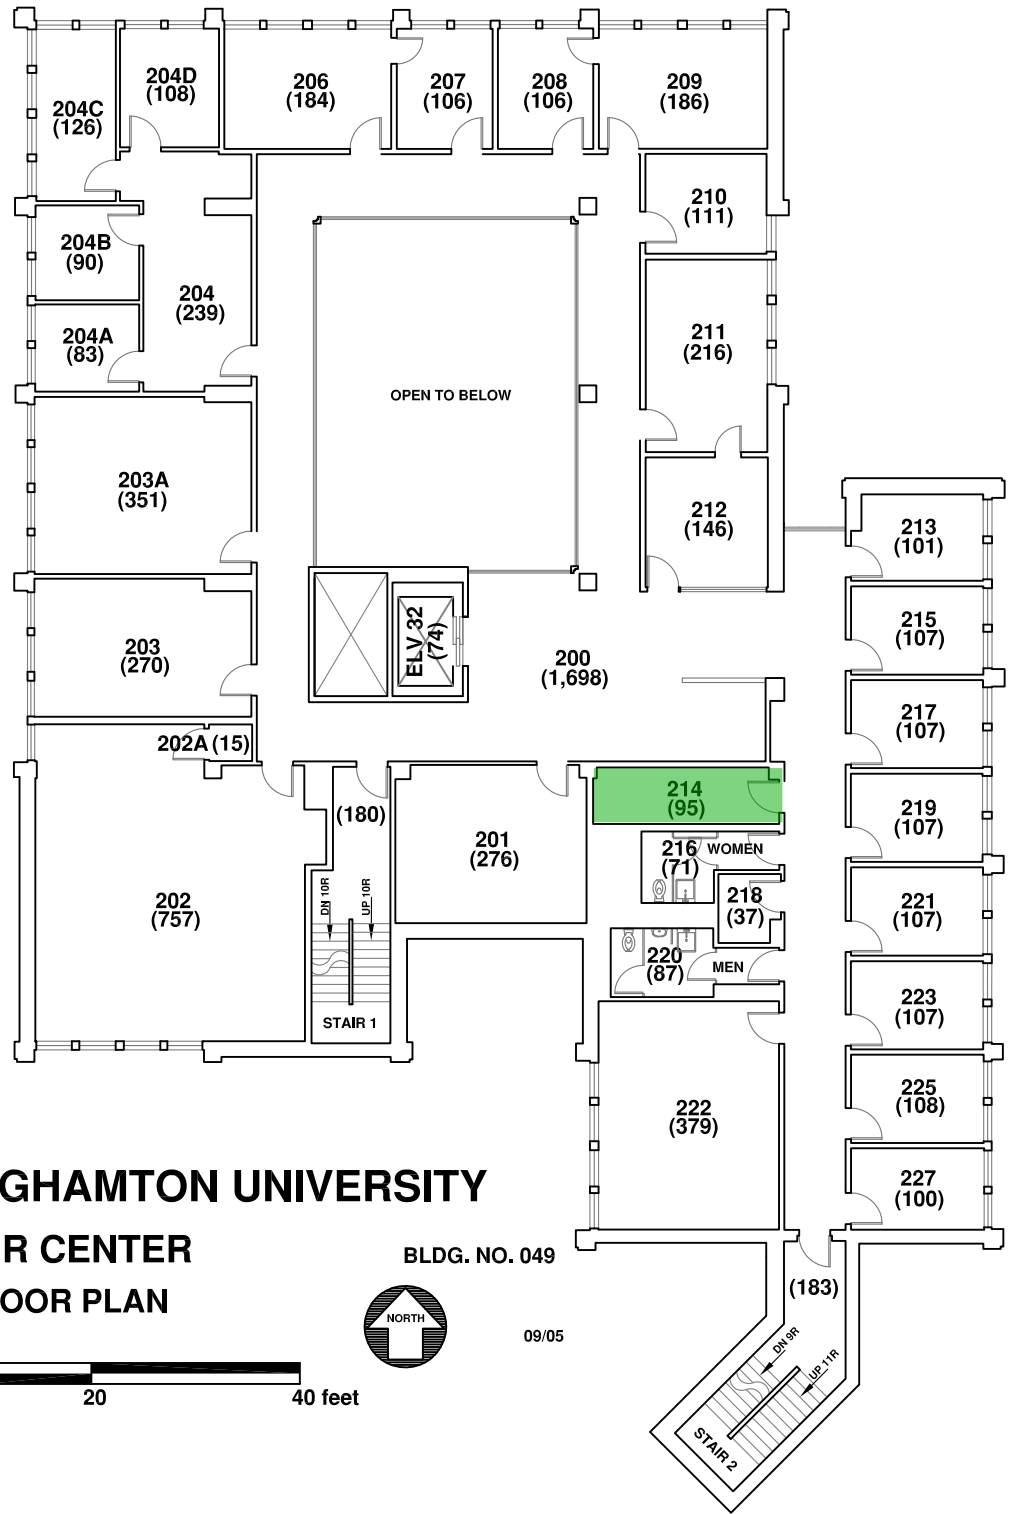

BINGHAMTON UNIVERSITY
COMPUTER CENTER
GROUND FLOOR PLAN

BLDG. NO. 049

Gross Area: 10,150 sf

BINGHAMTON UNIVERSITY
COMPUTER CENTER
FIRST FLOOR PLAN

BLDG. NO. 049

06/08

Gross Area: 8,987 sf

BINGHAMTON UNIVERSITY
COMPUTER CENTER
SECOND FLOOR PLAN

BLDG. NO. 049

09/05

Gross Area: 9,100 sf

BINGHAMTON UNIVERSITY
COMPUTER CENTER
THIRD FLOOR PLAN

BLDG. NO. 049

09/05

Gross Area: 9,100 sf