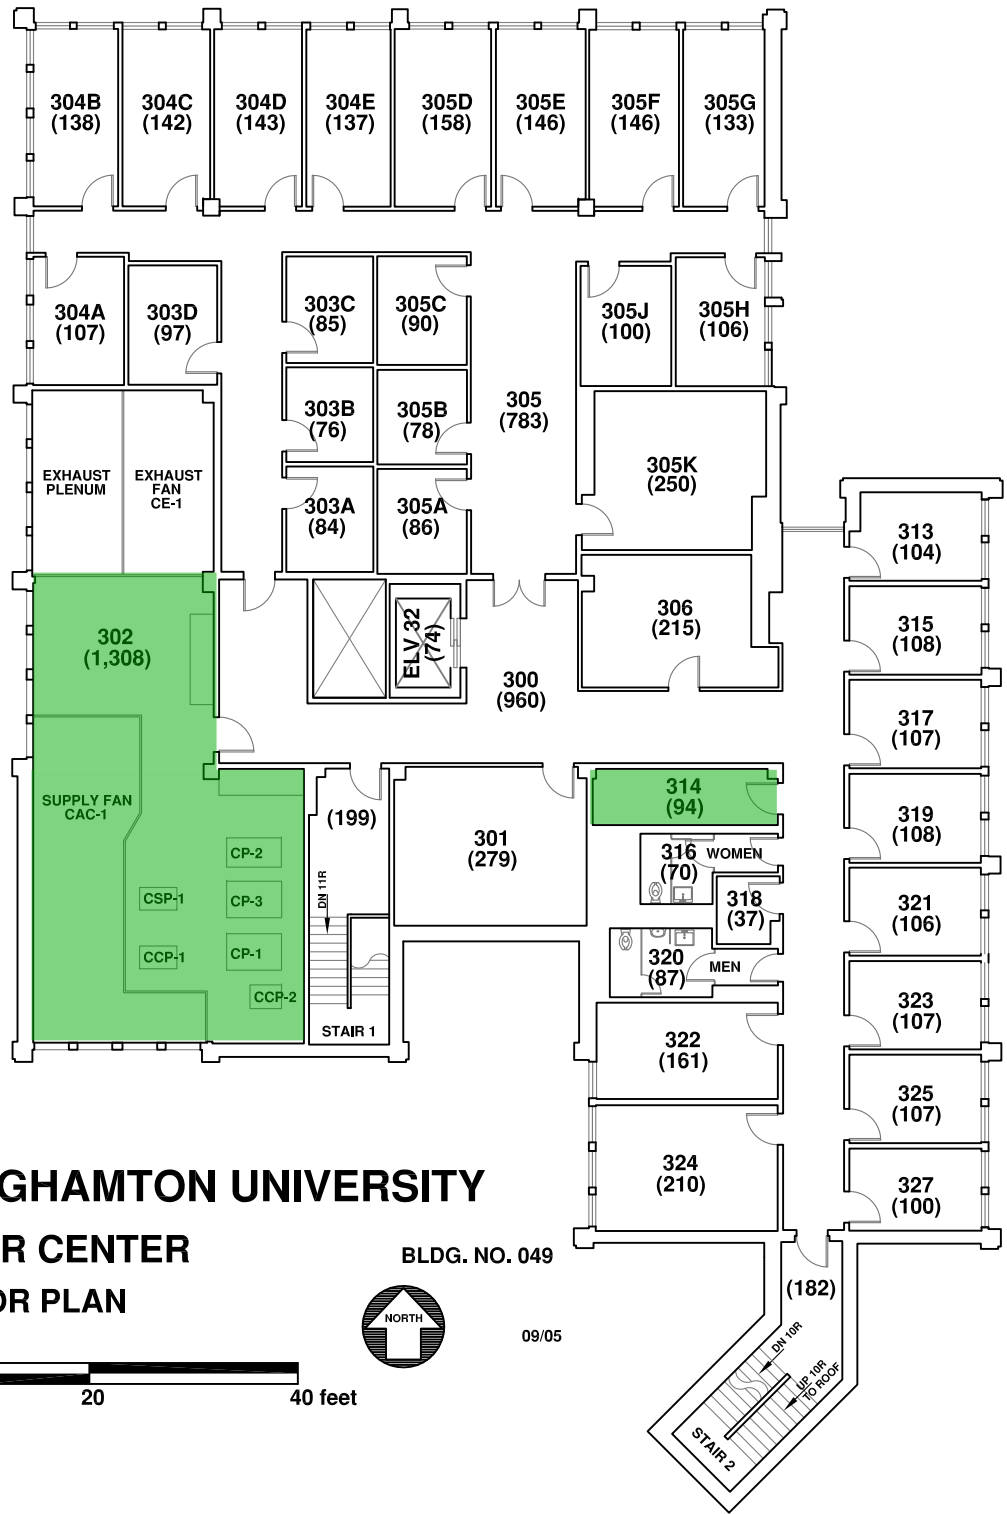

BINGHAMTON UNIVERSITY
COMPUTER CENTER
GROUND FLOOR PLAN

BLDG. NO. 049

Gross Area: 10,150 sf

BINGHAMTON UNIVERSITY
COMPUTER CENTER
FIRST FLOOR PLAN

BLDG. NO. 049

06/08

Gross Area: 8,987 sf

BINGHAMTON UNIVERSITY
COMPUTER CENTER
SECOND FLOOR PLAN

BLDG. NO. 049

09/05

Gross Area: 9,100 sf

BINGHAMTON UNIVERSITY
COMPUTER CENTER
THIRD FLOOR PLAN

BLDG. NO. 049

09/05

Gross Area: 9,100 sf