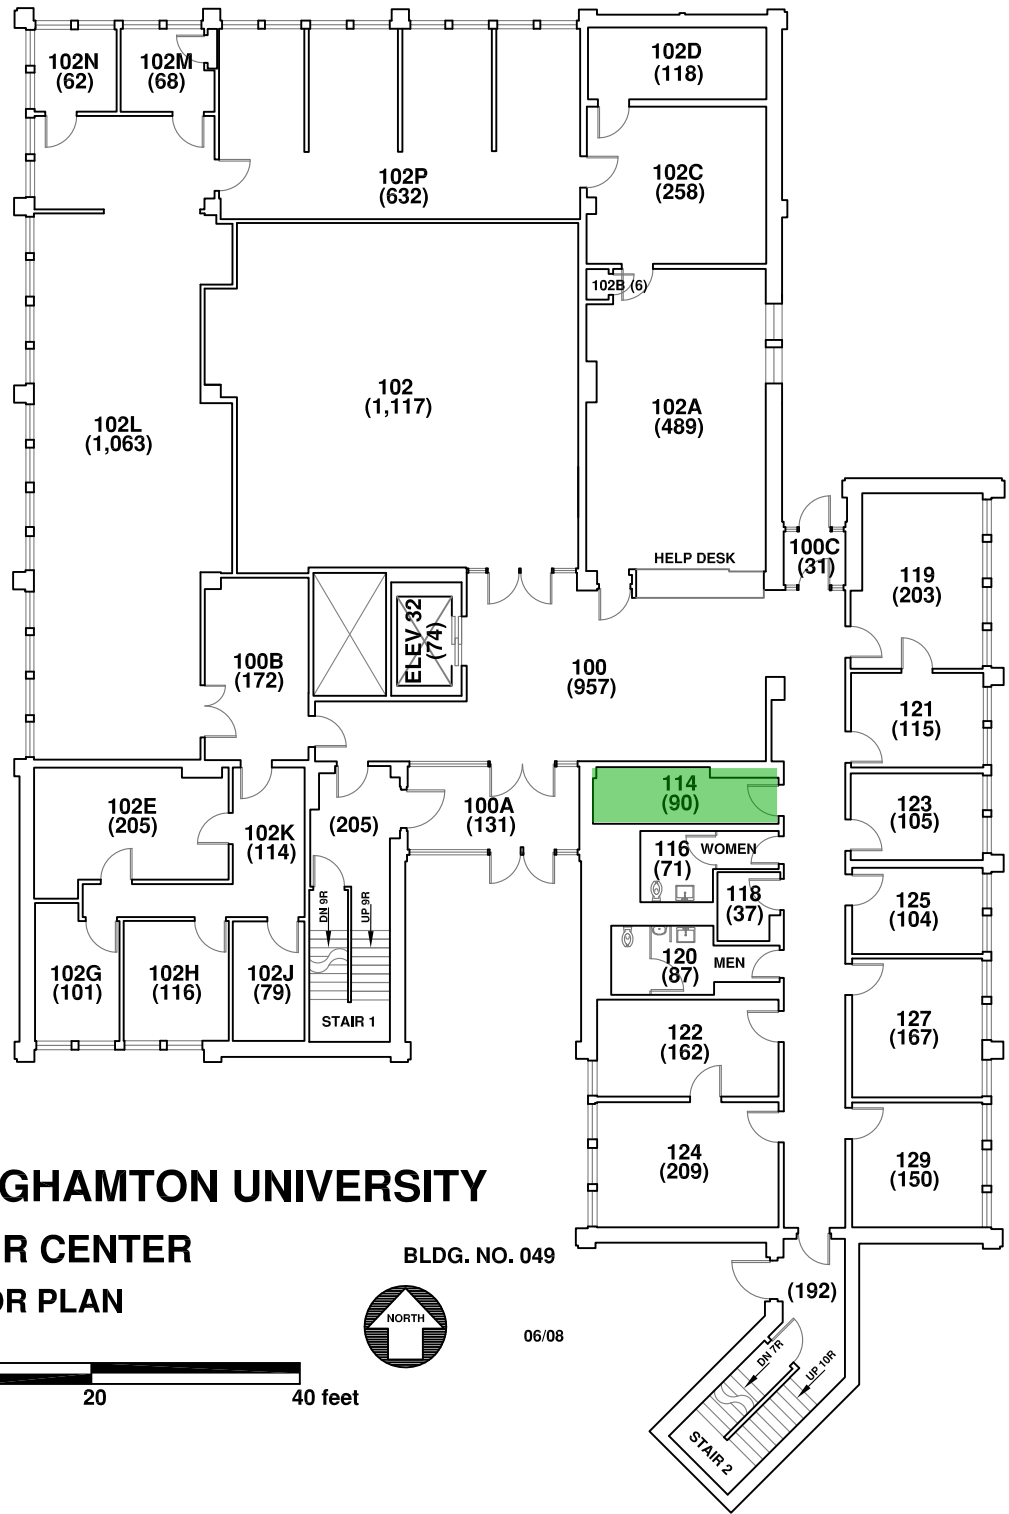

BINGHAMTON UNIVERSITY
COMPUTER CENTER
GROUND FLOOR PLAN

BLDG. NO. 049

Gross Area: 10,150 sf

BINGHAMTON UNIVERSITY
COMPUTER CENTER
FIRST FLOOR PLAN

BLDG. NO. 049

06/08

Gross Area: 8,987 sf

BINGHAMTON UNIVERSITY
COMPUTER CENTER
SECOND FLOOR PLAN

BLDG. NO. 049

09/05

Gross Area: 9,100 sf

BINGHAMTON UNIVERSITY
COMPUTER CENTER
THIRD FLOOR PLAN

BLDG. NO. 049

09/05

Gross Area: 9,100 sf