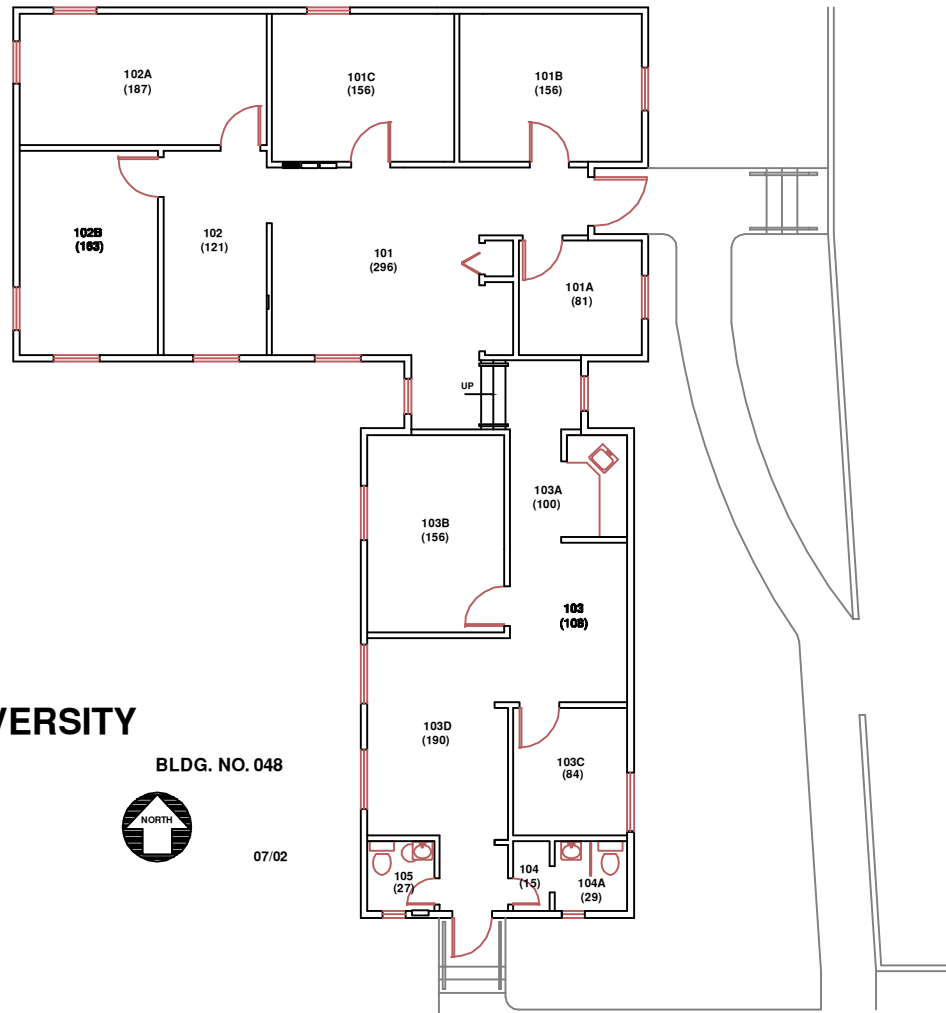

BINGHAMTON UNIVERSITY
McGUIRE BUILDING
FLOOR PLAN

BLDG. NO. 048

07/02

Gross Area: 2,120 sf