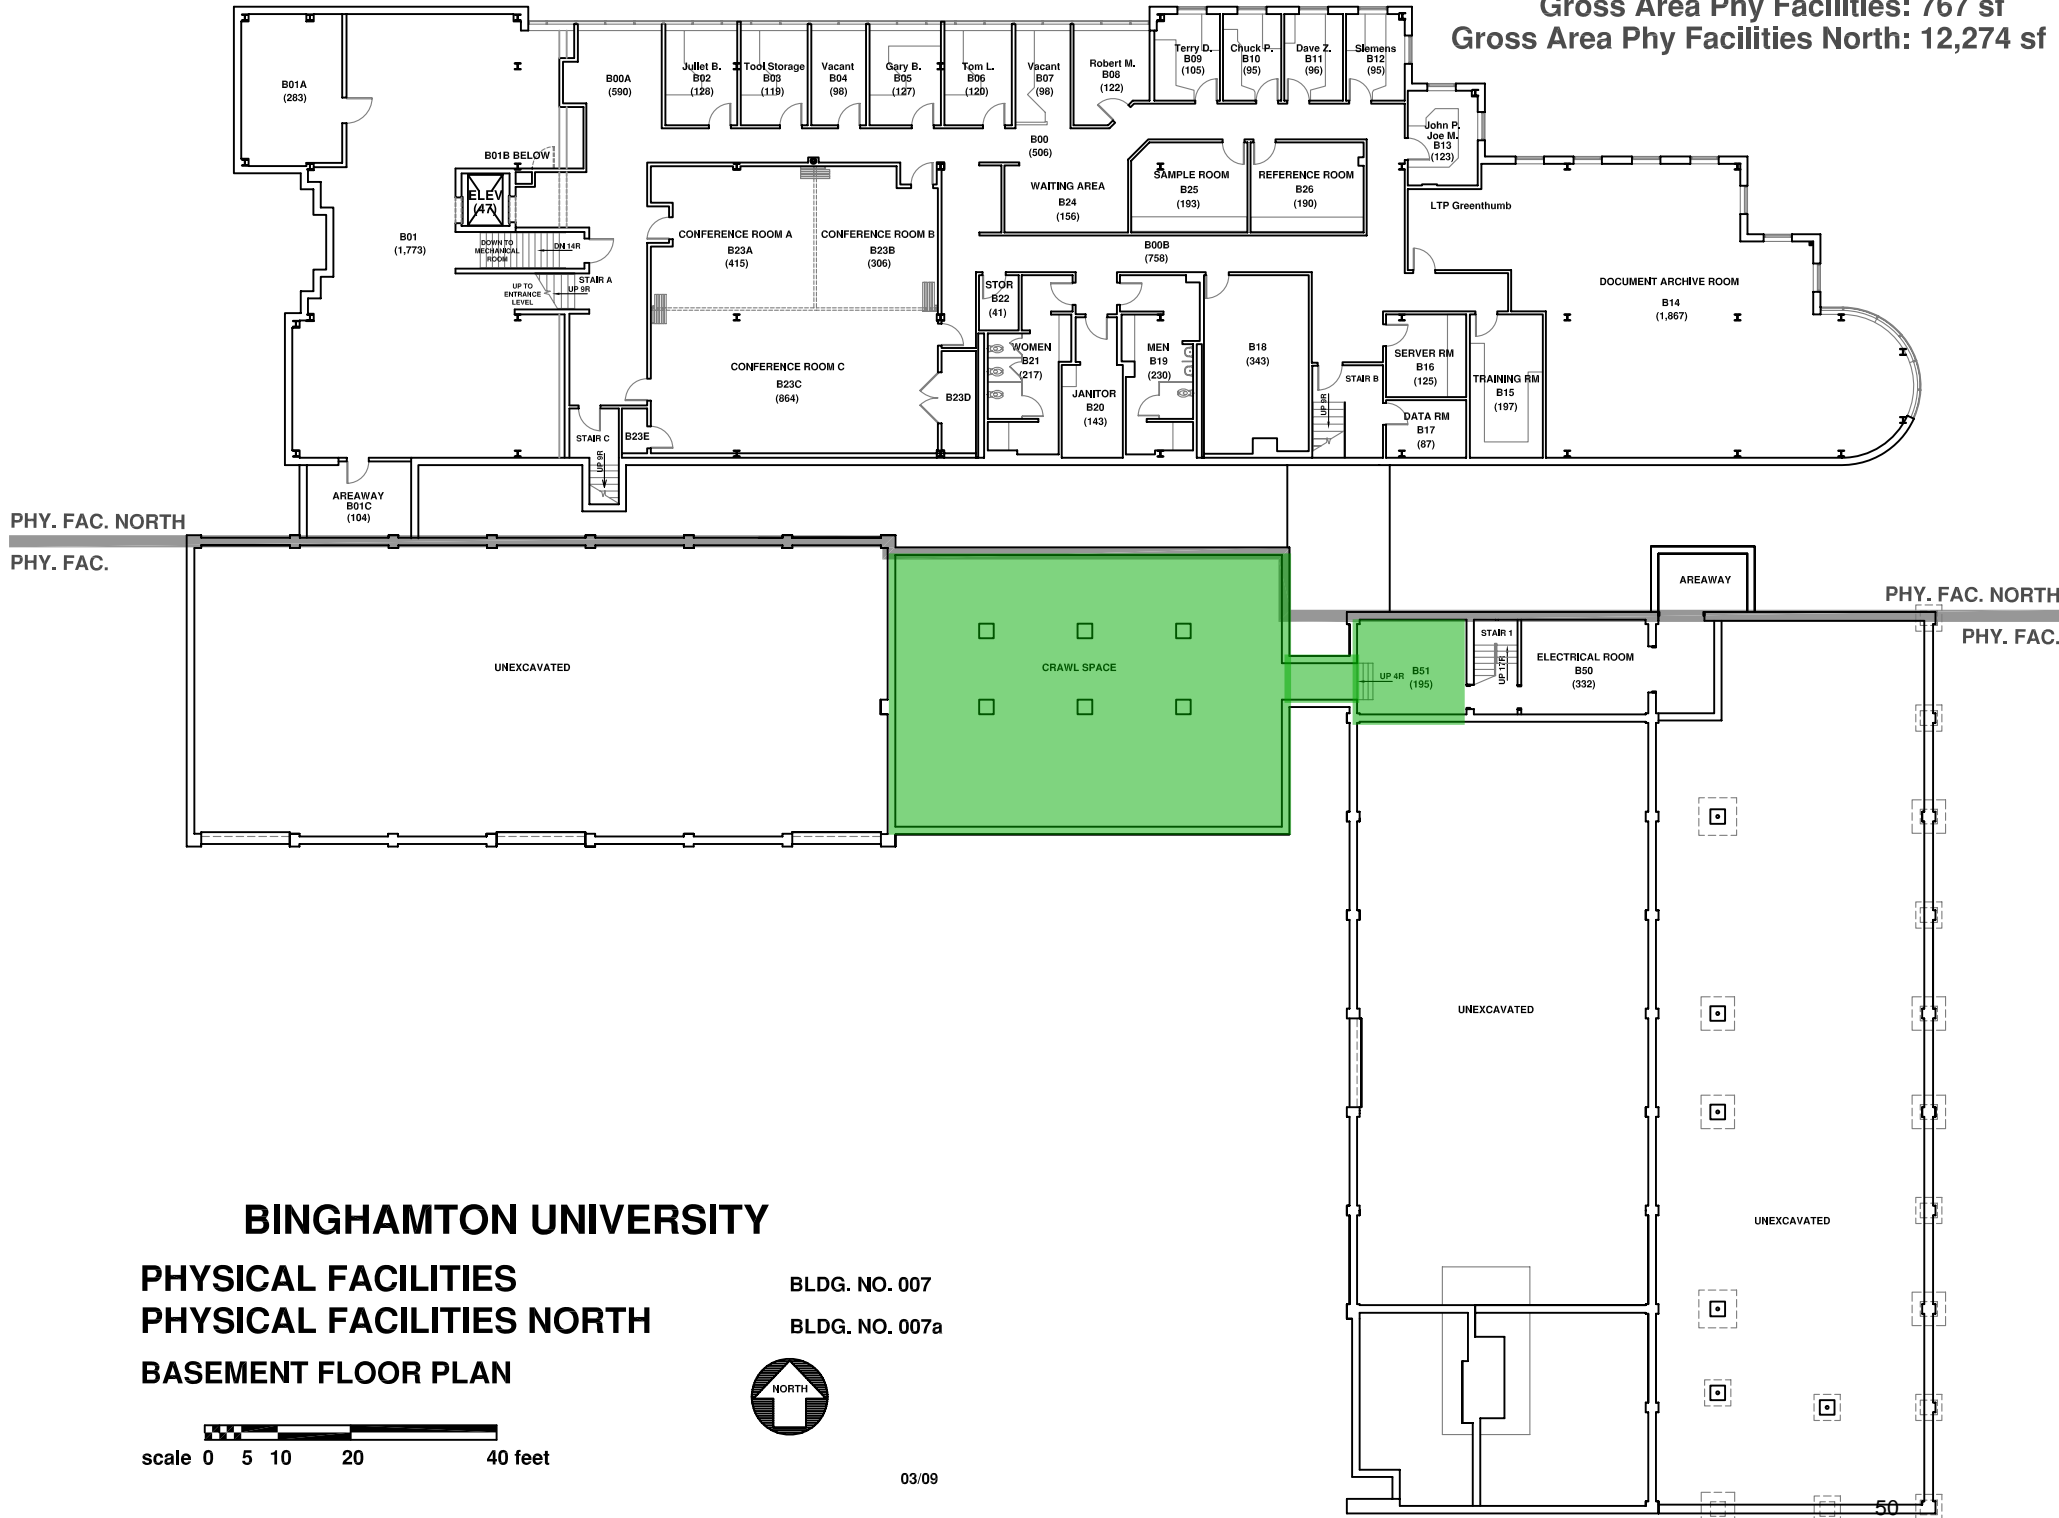

Gross Area Phy Facilities: 767 sf
 Gross Area Phy Facilities North: 12,274 sf

BINGHAMTON UNIVERSITY

**PHYSICAL FACILITIES
 PHYSICAL FACILITIES NORTH
 BASEMENT FLOOR PLAN**

BLDG. NO. 007
 BLDG. NO. 007a

scale 0 5 10 20 40 feet

03/09

Gross Area Phy Facilities: 16,304 sf
 Gross Area Phy Facilities North: 12,410 sf

PHY. FAC. NORTH
 PHY. FAC.

PHY. FAC. NORTH
 PHY. FAC.

BINGHAMTON UNIVERSITY
PHYSICAL FACILITIES
PHYSICAL FACILITIES NORTH
FIRST FLOOR PLAN

BLDG. NO. 007
 BLDG. NO. 007a

scale 0 5 10 20 40 feet