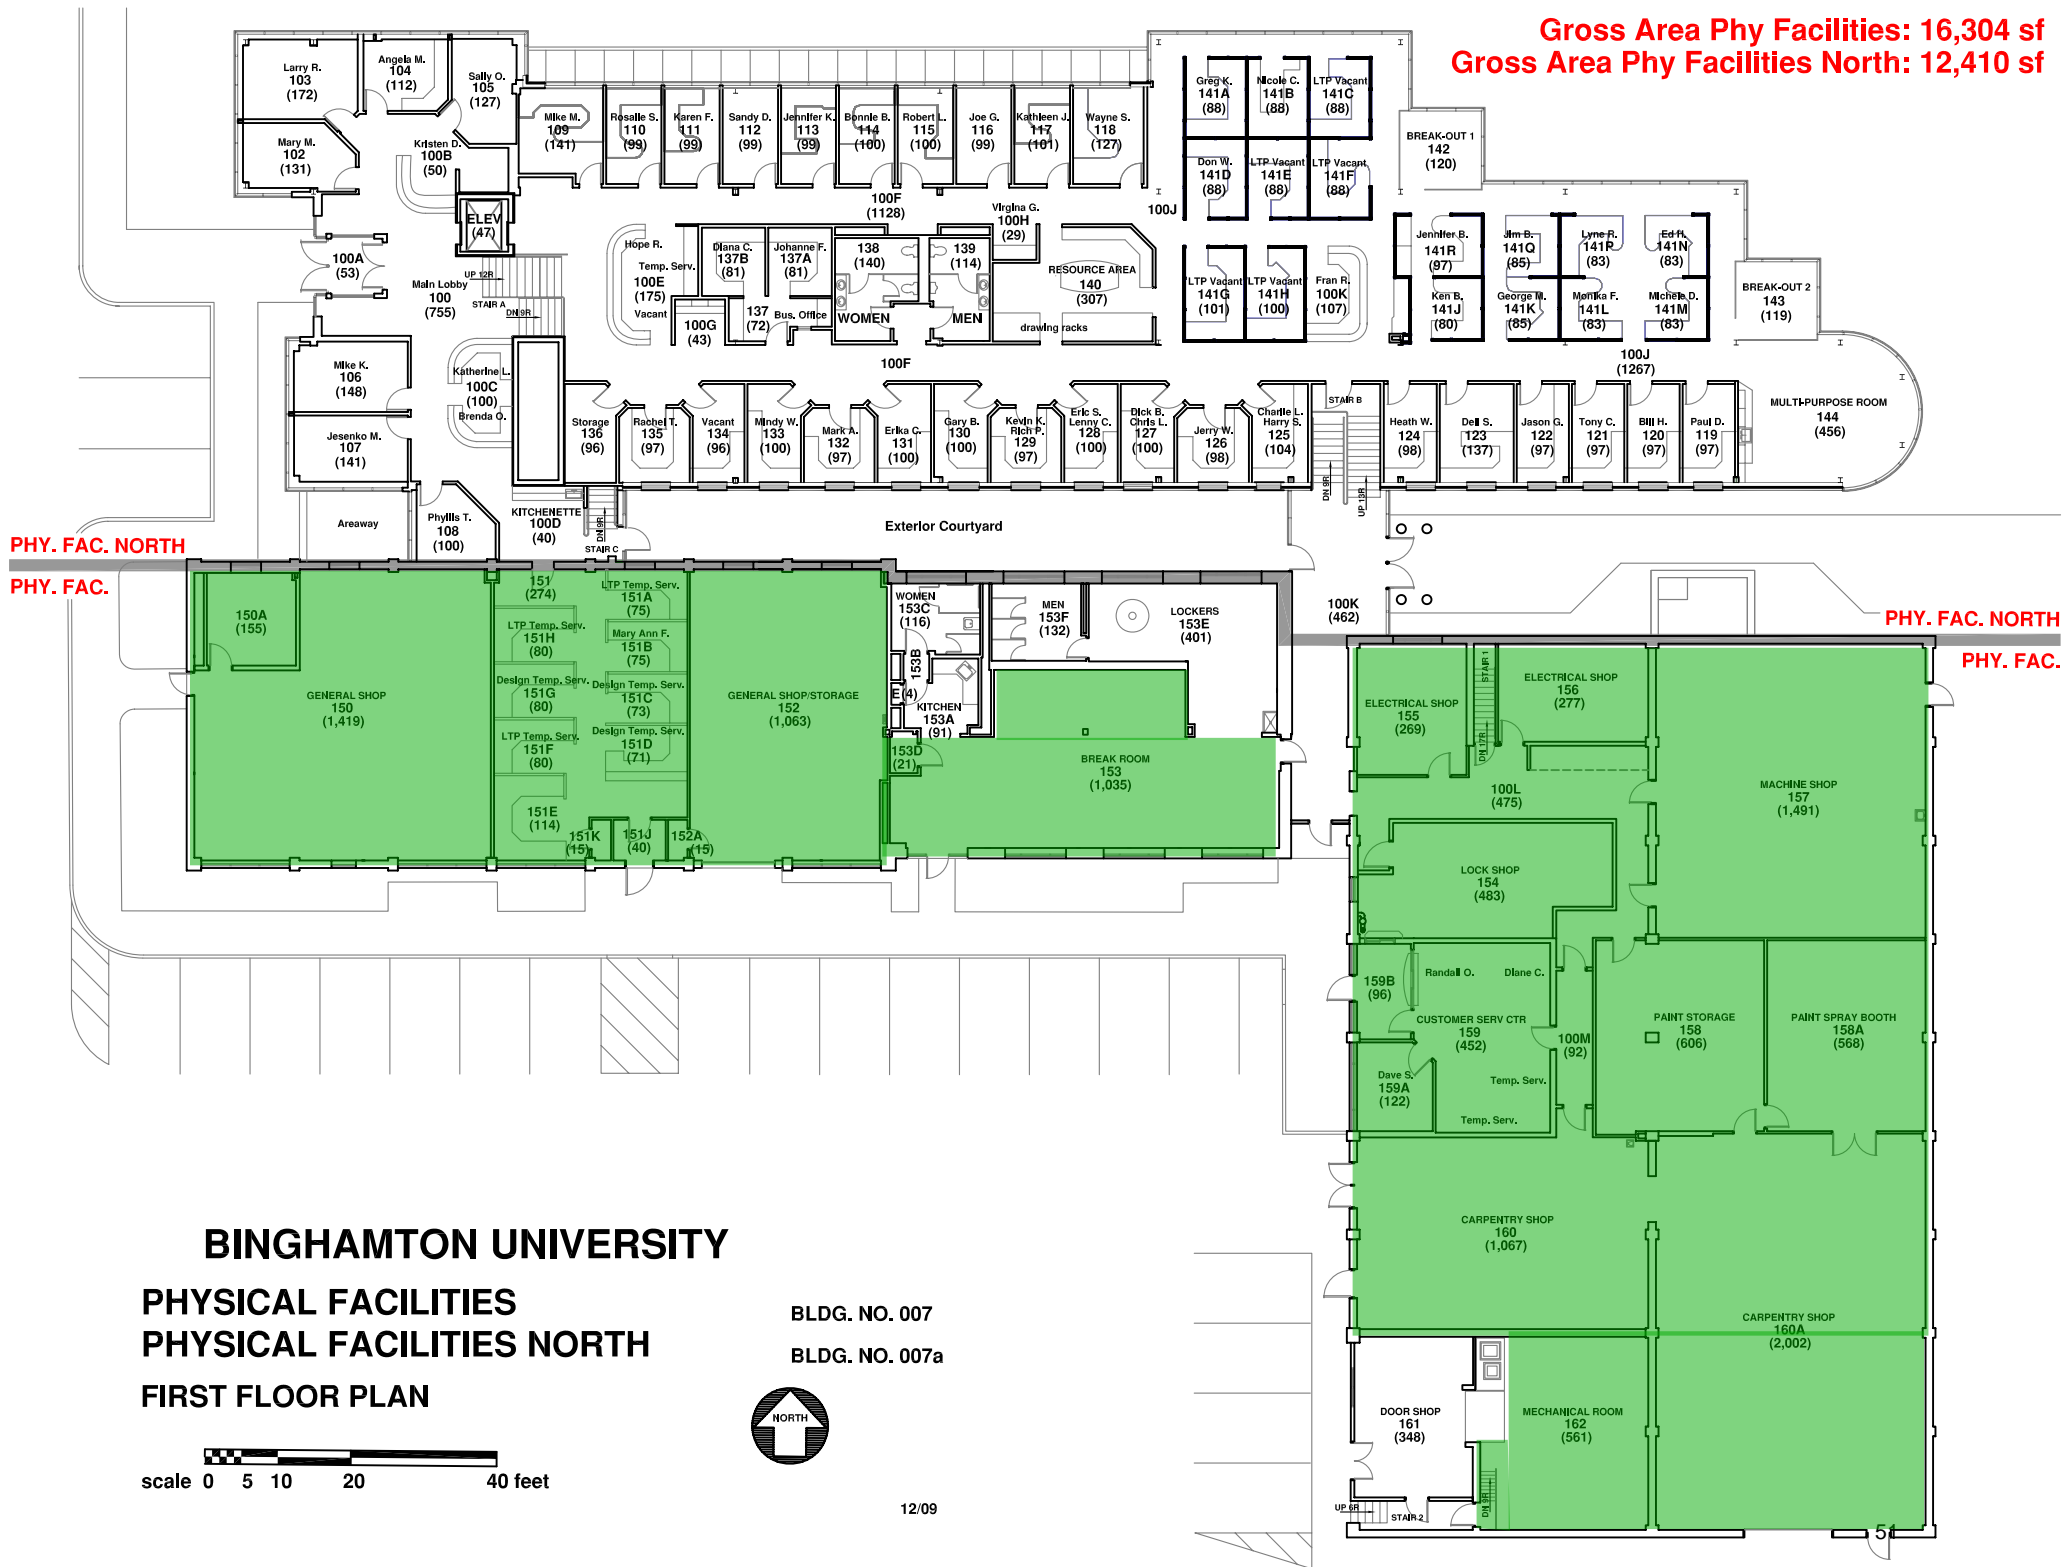

Gross Area Phy Facilities: 767 sf
 Gross Area Phy Facilities North: 12,274 sf

BINGHAMTON UNIVERSITY

**PHYSICAL FACILITIES
 PHYSICAL FACILITIES NORTH
 BASEMENT FLOOR PLAN**

BLDG. NO. 007
 BLDG. NO. 007a

scale 0 5 10 20 40 feet

03/09

Gross Area Phy Facilities: 16,304 sf
 Gross Area Phy Facilities North: 12,410 sf

PHY. FAC. NORTH
 PHY. FAC.

PHY. FAC. NORTH
 PHY. FAC.

BINGHAMTON UNIVERSITY
PHYSICAL FACILITIES
PHYSICAL FACILITIES NORTH
FIRST FLOOR PLAN

BLDG. NO. 007
 BLDG. NO. 007a

scale 0 5 10 20 40 feet