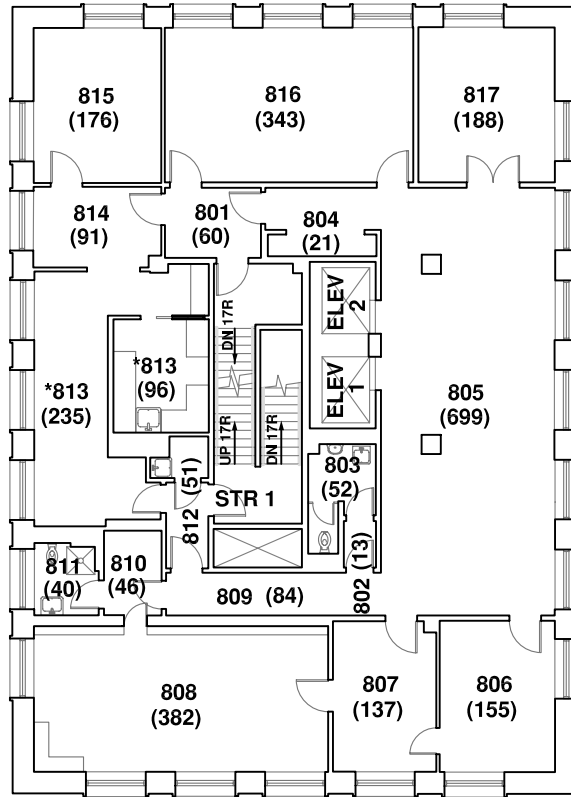

BLDG. NO. 029

07/09

113

Gross Area: 12,815 sf

Asbestos Field Guide

Asbestos
Free

Presumed Asbestos
Containing Material

BINGHAMTON UNIVERSITY

COUPER ADMINISTRATION BLDG.

BLDG. NO. 029

THIRD FLOOR PLAN

06/06

FOURTH FLOOR PLAN

Gross Area: 4,000 sf

FIFTH FLOOR PLAN

Gross Area: 4,000 sf

SIXTH FLOOR PLAN

Gross Area: 4,000 sf

Asbestos Field Guide

Asbestos
Free

Presumed Asbestos
Containing Material

BINGHAMTON UNIVERSITY COUPER ADMINISTRATION BLDG.

BLDG. NO. 029

SEVENTH FLOOR PLAN

Gross Area: 4,000 sf

EIGHTH FLOOR PLAN

Gross Area: 4,000 sf

NINTH FLOOR PLAN

Gross Area: 4,000 sf

Asbestos Field Guide

Asbestos
Free

Presumed Asbestos
Containing Material