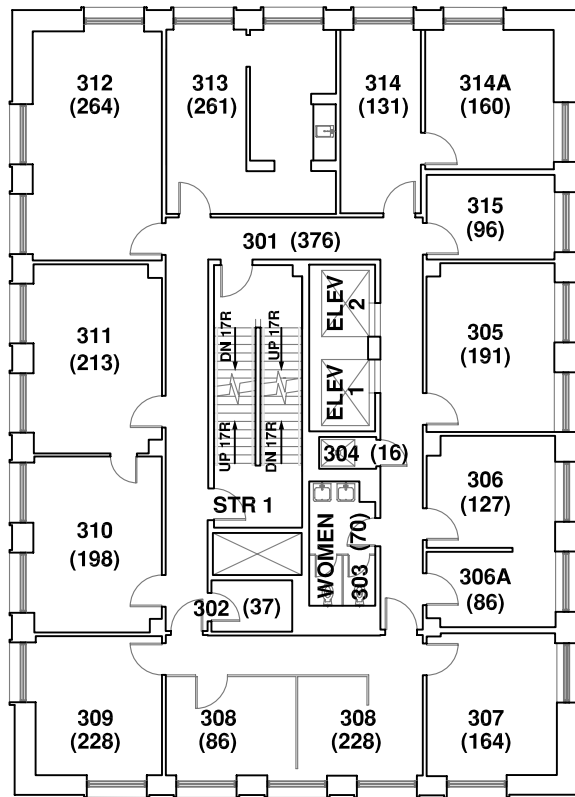

BINGHAMTON UNIVERSITY
COUPER ADMINISTRATION BLDG.
FIRST FLOOR PLAN

BLDG. NO. 029

06/06

112

Gross Area: 12,896 sf

Asbestos Field Guide

- Asbestos Free
- Presumed Asbestos Containing Material

BINGHAMTON UNIVERSITY COUPER ADMINISTRATION BLDG. SECOND FLOOR PLAN

BLDG. NO. 029

07/09

113

Gross Area: 12,815 sf

Asbestos Field Guide

Asbestos
Free

Presumed Asbestos
Containing Material

BINGHAMTON UNIVERSITY

COUPER ADMINISTRATION BLDG.

BLDG. NO. 029

THIRD FLOOR PLAN

06/06

FOURTH FLOOR PLAN

Gross Area: 4,000 sf

FIFTH FLOOR PLAN

Gross Area: 4,000 sf

SIXTH FLOOR PLAN

Gross Area: 4,000 sf

Asbestos Field Guide

Asbestos
Free

Presumed Asbestos
Containing Material

BINGHAMTON UNIVERSITY COUPER ADMINISTRATION BLDG.

BLDG. NO. 029

SEVENTH FLOOR PLAN