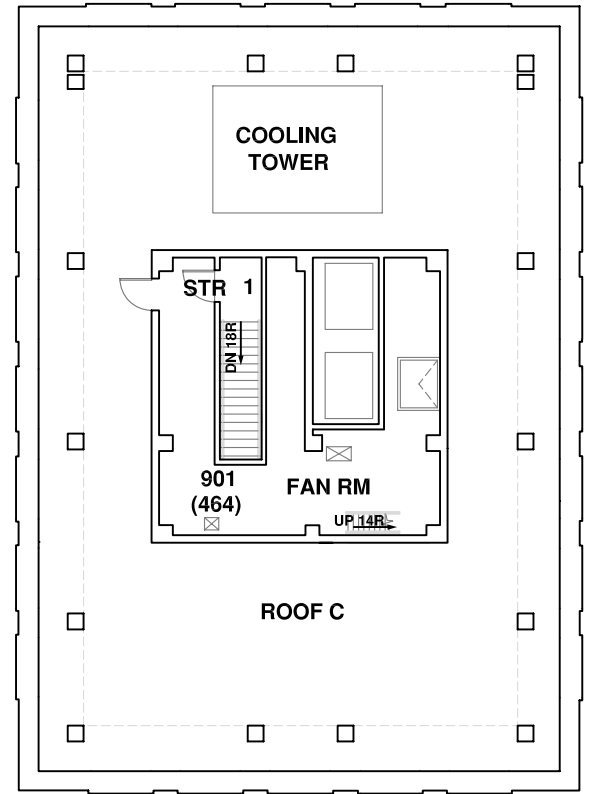

COUPER ADMINISTRATION BLDG.

BLDG. NO. 029

THIRD FLOOR PLAN

06/06

FOURTH FLOOR PLAN

Gross Area: 4,000 sf

FIFTH FLOOR PLAN

Gross Area: 4,000 sf

SIXTH FLOOR PLAN

Gross Area: 4,000 sf

Asbestos Field Guide

Asbestos
Free

Presumed Asbestos
Containing Material

BINGHAMTON UNIVERSITY COUPER ADMINISTRATION BLDG.

BLDG. NO. 029

SEVENTH FLOOR PLAN

Gross Area: 4,000 sf

EIGHTH FLOOR PLAN

Gross Area: 4,000 sf

NINTH FLOOR PLAN

Gross Area: 4,000 sf

Asbestos Field Guide

Asbestos
Free

Presumed Asbestos
Containing Material