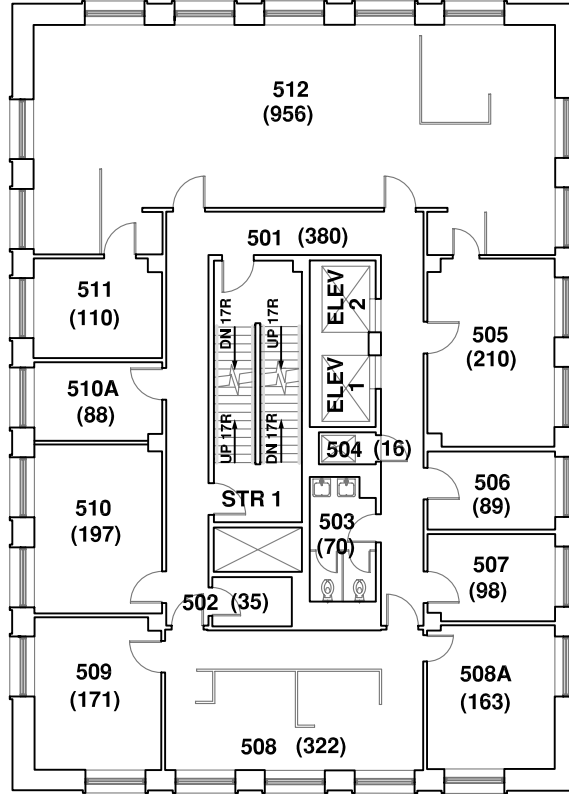

BLDG. NO. 029

07/09

113

Gross Area: 12,815 sf

Asbestos Field Guide

Asbestos
Free

Presumed Asbestos
Containing Material

BINGHAMTON UNIVERSITY

COUPER ADMINISTRATION BLDG.

BLDG. NO. 029

THIRD FLOOR PLAN

06/06

FOURTH FLOOR PLAN

Gross Area: 4,000 sf

FIFTH FLOOR PLAN

Gross Area: 4,000 sf

SIXTH FLOOR PLAN

Gross Area: 4,000 sf

Asbestos Field Guide

Asbestos
Free

Presumed Asbestos
Containing Material

BINGHAMTON UNIVERSITY COUPER ADMINISTRATION BLDG.

BLDG. NO. 029

SEVENTH FLOOR PLAN

Gross Area: 4,000 sf

EIGHTH FLOOR PLAN

Gross Area: 4,000 sf

NINTH FLOOR PLAN

Gross Area: 4,000 sf

Asbestos Field Guide

Asbestos
Free

Presumed Asbestos
Containing Material