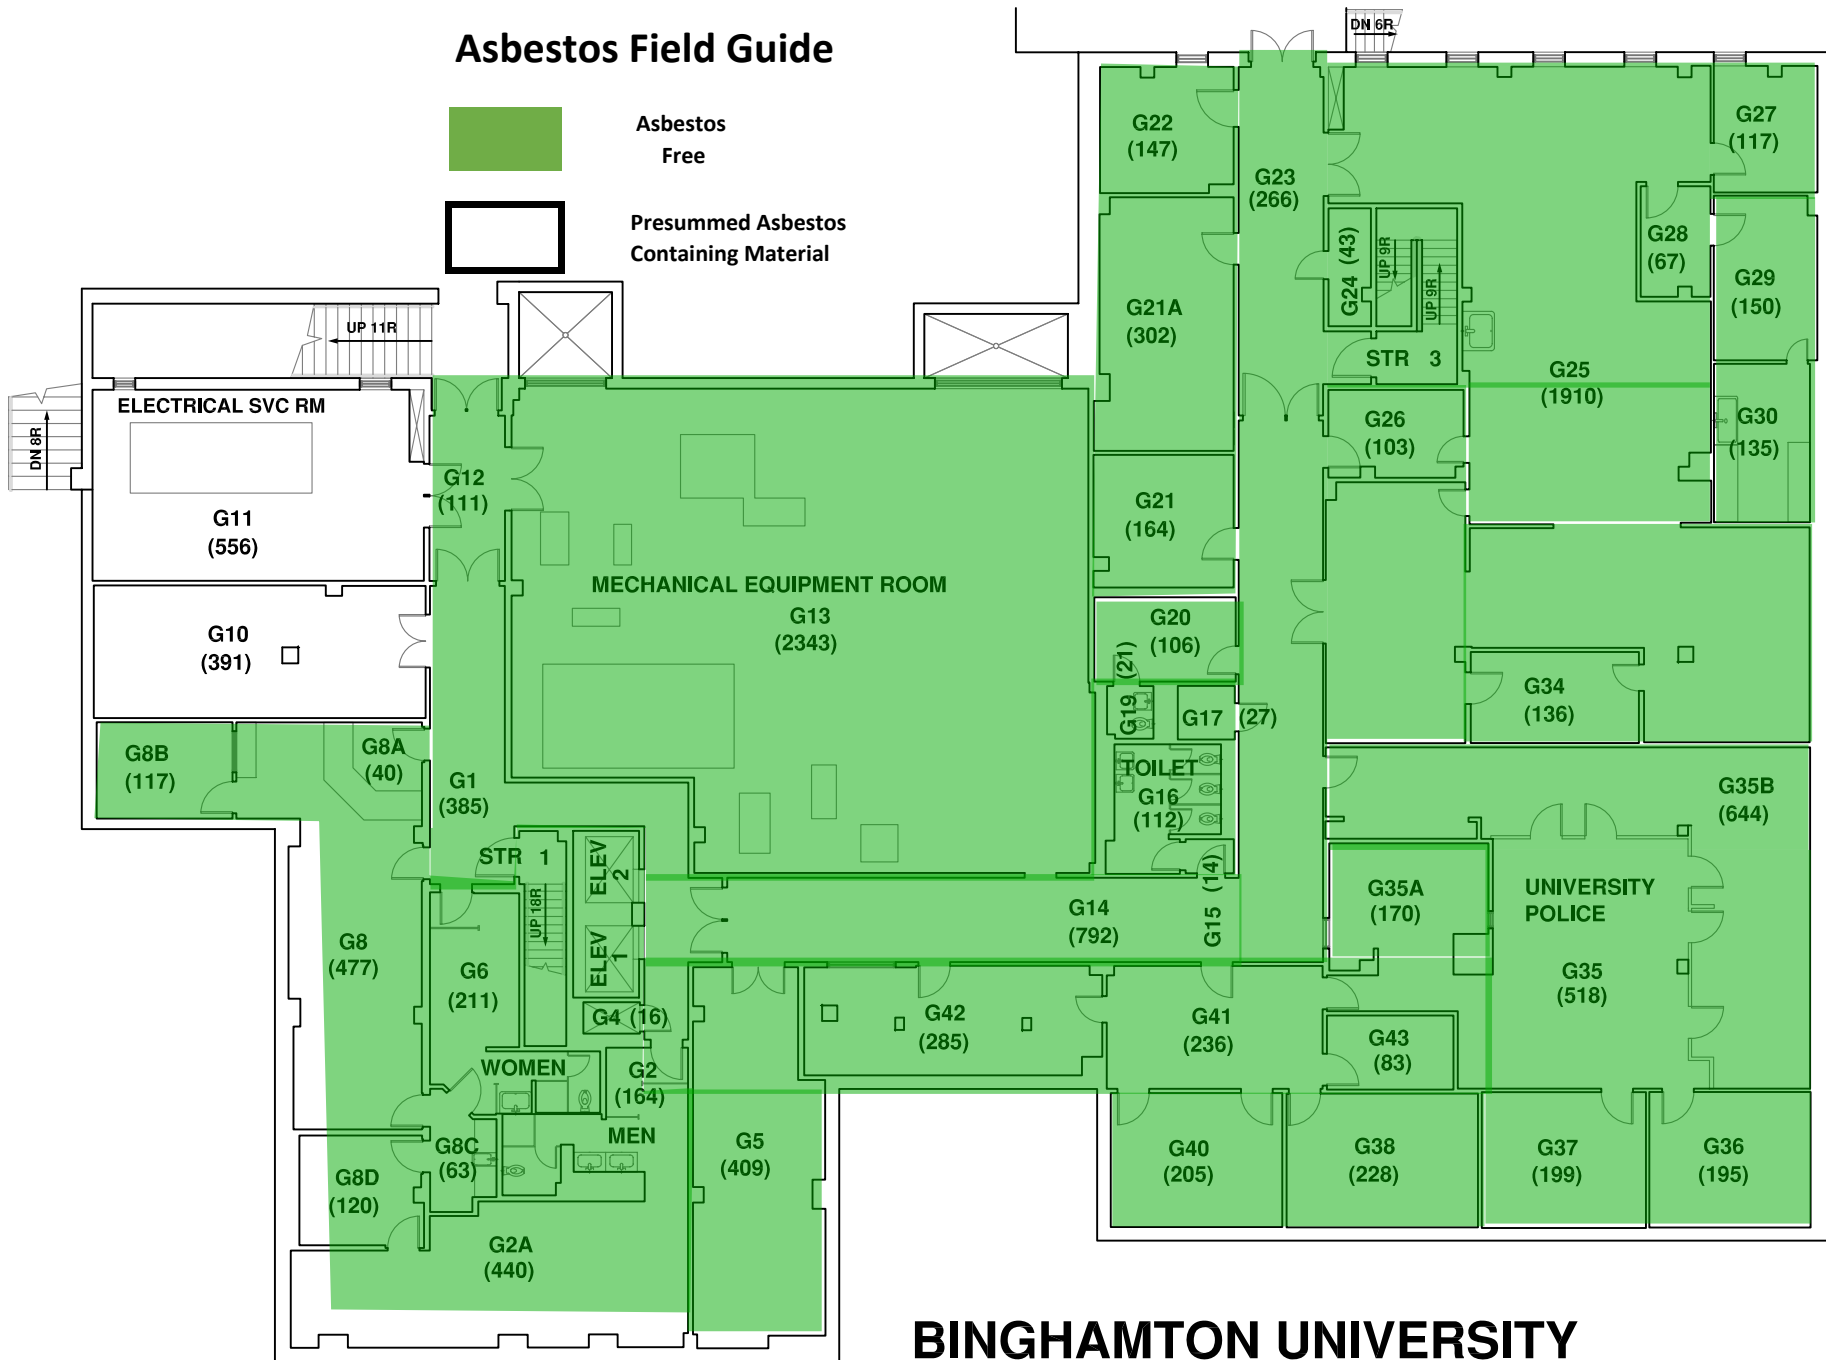

Asbestos Field Guide

BINGHAMTON UNIVERSITY COUPER ADMINISTRATION BLDG. GROUND FLOOR PLAN

BLDG. NO. 029

06/06

111
Gross Area: 15,860 sf

Asbestos Field Guide

Asbestos Free

Presumed Asbestos Containing Material

BINGHAMTON UNIVERSITY
COUPER ADMINISTRATION BLDG.
FIRST FLOOR PLAN

BLDG. NO. 029

06/06

112

Gross Area: 12,896 sf

Asbestos Field Guide

- Asbestos Free
- Presumed Asbestos Containing Material

BINGHAMTON UNIVERSITY COUPER ADMINISTRATION BLDG. SECOND FLOOR PLAN

BLDG. NO. 029

07/09

113

Gross Area: 12,815 sf

Asbestos Field Guide

Asbestos
Free

Presumed Asbestos
Containing Material

BINGHAMTON UNIVERSITY

SIXTH FLOOR PLAN

Gross Area: 4,000 sf

Asbestos Field Guide

Asbestos
Free

Presumed Asbestos
Containing Material

BINGHAMTON UNIVERSITY COUPER ADMINISTRATION BLDG.

BLDG. NO. 029

SEVENTH FLOOR PLAN