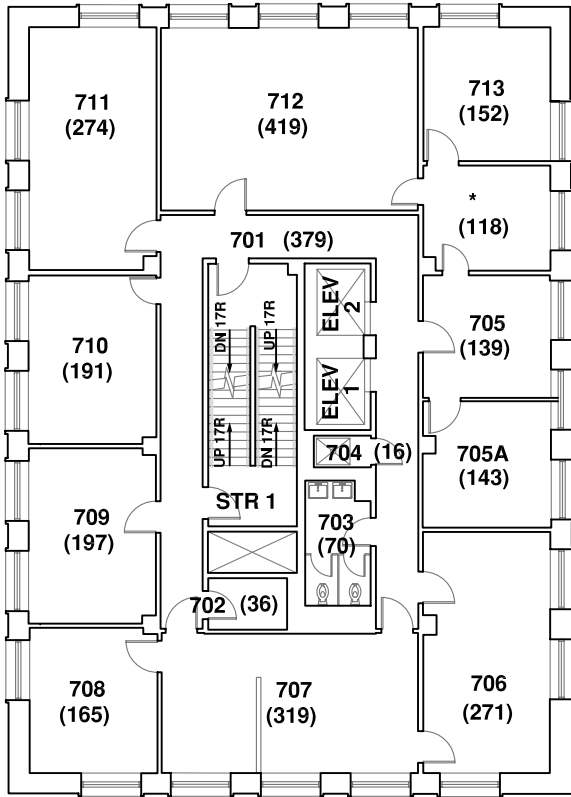

BLDG. NO. 029

07/09

113

Gross Area: 12,815 sf

Asbestos Field Guide

Asbestos
Free

Presumed Asbestos
Containing Material

BINGHAMTON UNIVERSITY

COUPER ADMINISTRATION BLDG.

BLDG. NO. 029

THIRD FLOOR PLAN

06/06

FOURTH FLOOR PLAN

Gross Area: 4,000 sf

FIFTH FLOOR PLAN

Gross Area: 4,000 sf

SIXTH FLOOR PLAN

Gross Area: 4,000 sf

Asbestos Field Guide

Asbestos
Free

Presumed Asbestos
Containing Material

BINGHAMTON UNIVERSITY COUPER ADMINISTRATION BLDG.

BLDG. NO. 029

SEVENTH FLOOR PLAN

Gross Area: 4,000 sf

EIGHTH FLOOR PLAN

Gross Area: 4,000 sf

NINTH FLOOR PLAN

Gross Area: 4,000 sf

Asbestos Field Guide

Asbestos
Free

Presumed Asbestos
Containing Material