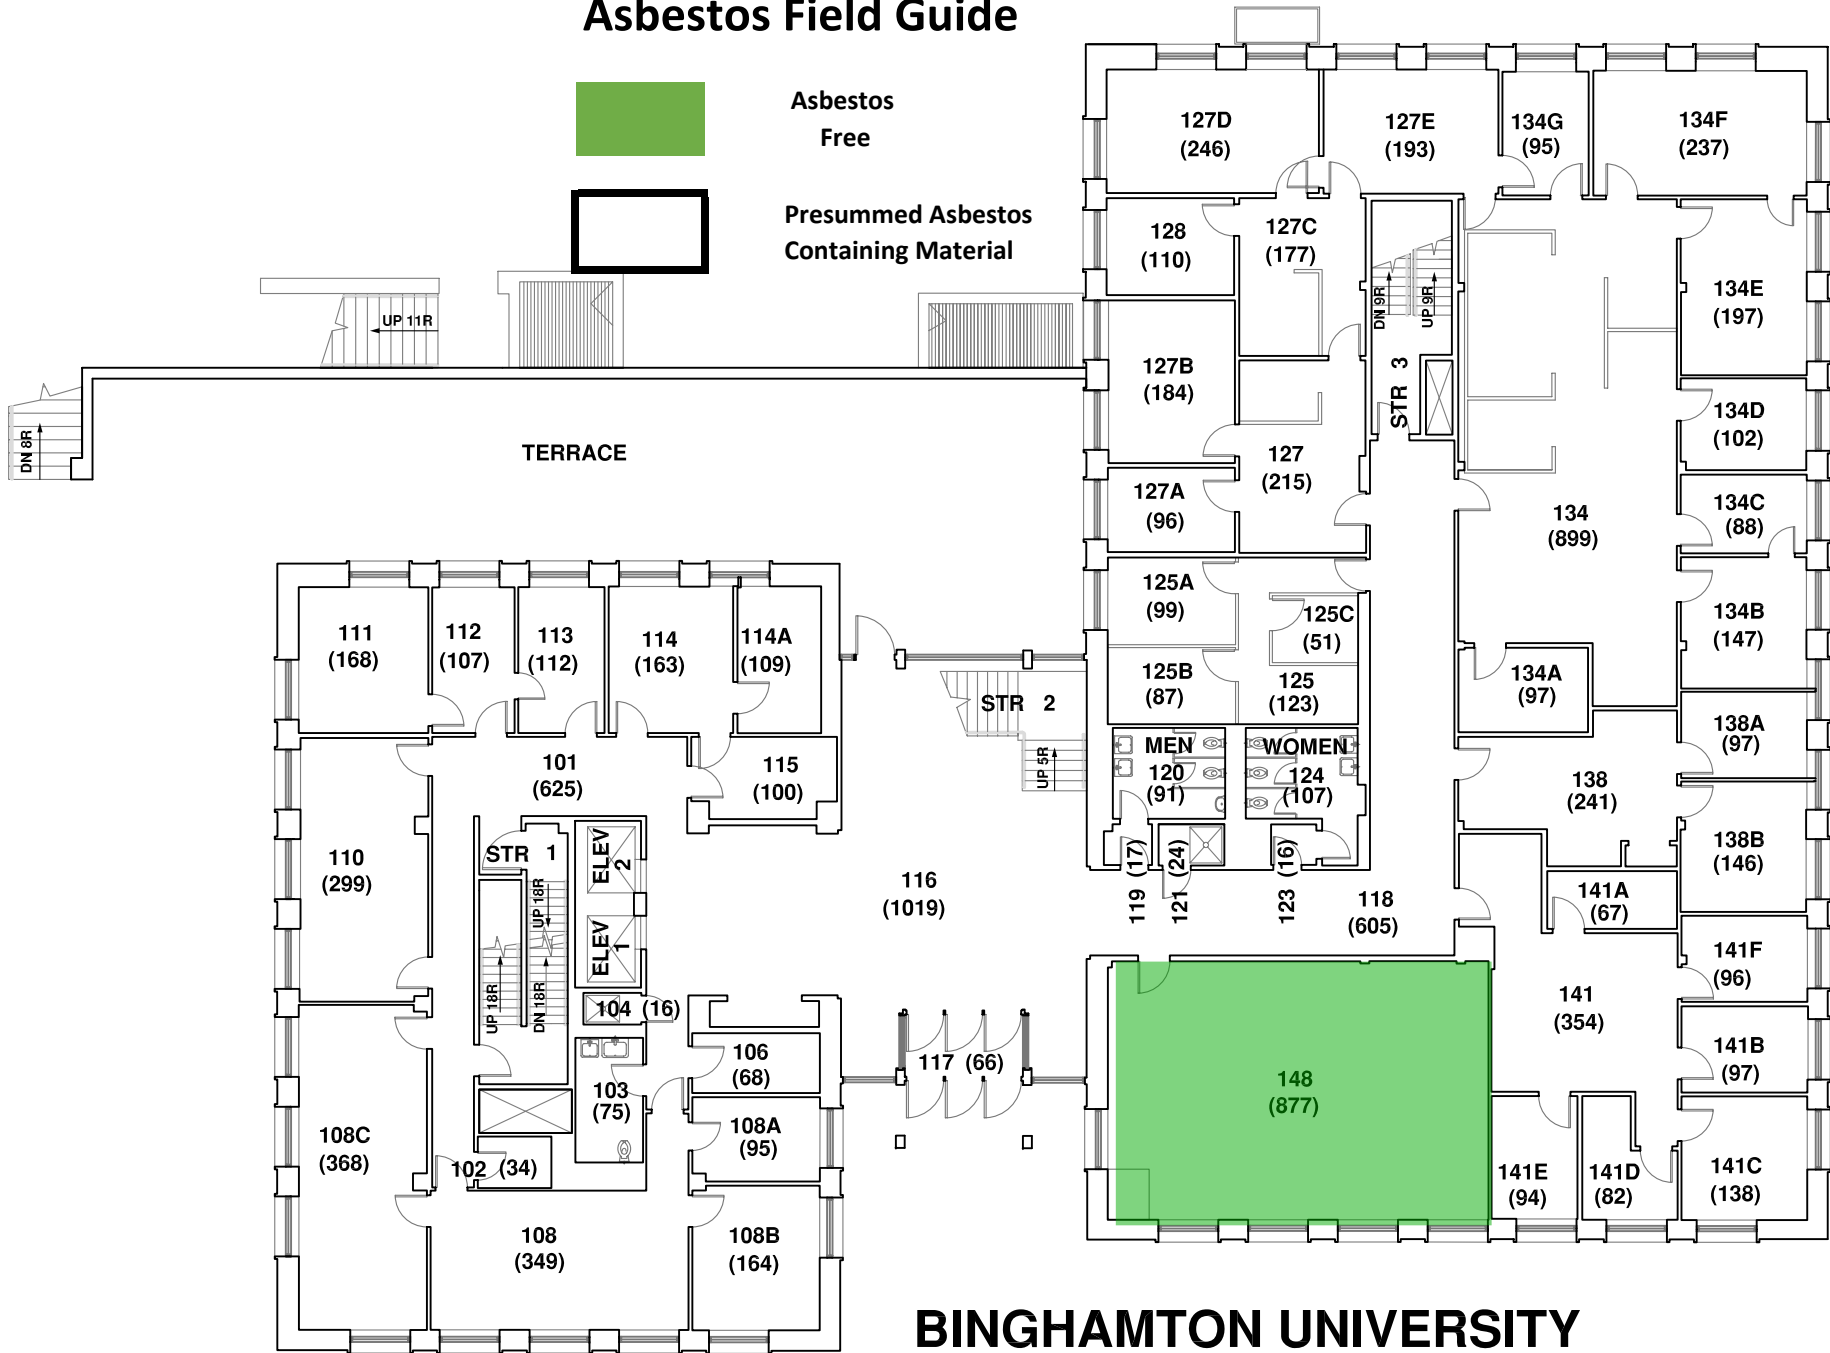

Asbestos Field Guide

BINGHAMTON UNIVERSITY COUPER ADMINISTRATION BLDG. GROUND FLOOR PLAN

BLDG. NO. 029

06/06

111
Gross Area: 15,860 sf

Asbestos Field Guide

Asbestos Free

Presumed Asbestos Containing Material

BINGHAMTON UNIVERSITY
COUPER ADMINISTRATION BLDG.
FIRST FLOOR PLAN

BLDG. NO. 029

06/06

112

Gross Area: 12,896 sf

Asbestos Field Guide

- Asbestos Free
- Presumed Asbestos Containing Material

BINGHAMTON UNIVERSITY COUPER ADMINISTRATION BLDG. SECOND FLOOR PLAN

BLDG. NO. 029

07/09

113

Gross Area: 12,815 sf

Asbestos Field Guide

Asbestos
Free

Presumed Asbestos
Containing Material

BINGHAMTON UNIVERSITY

Gross Area: 4,000 sf

EIGHTH FLOOR PLAN

Gross Area: 4,000 sf

NINTH FLOOR PLAN

Gross Area: 4,000 sf

Asbestos Field Guide

Asbestos
Free

Presumed Asbestos
Containing Material