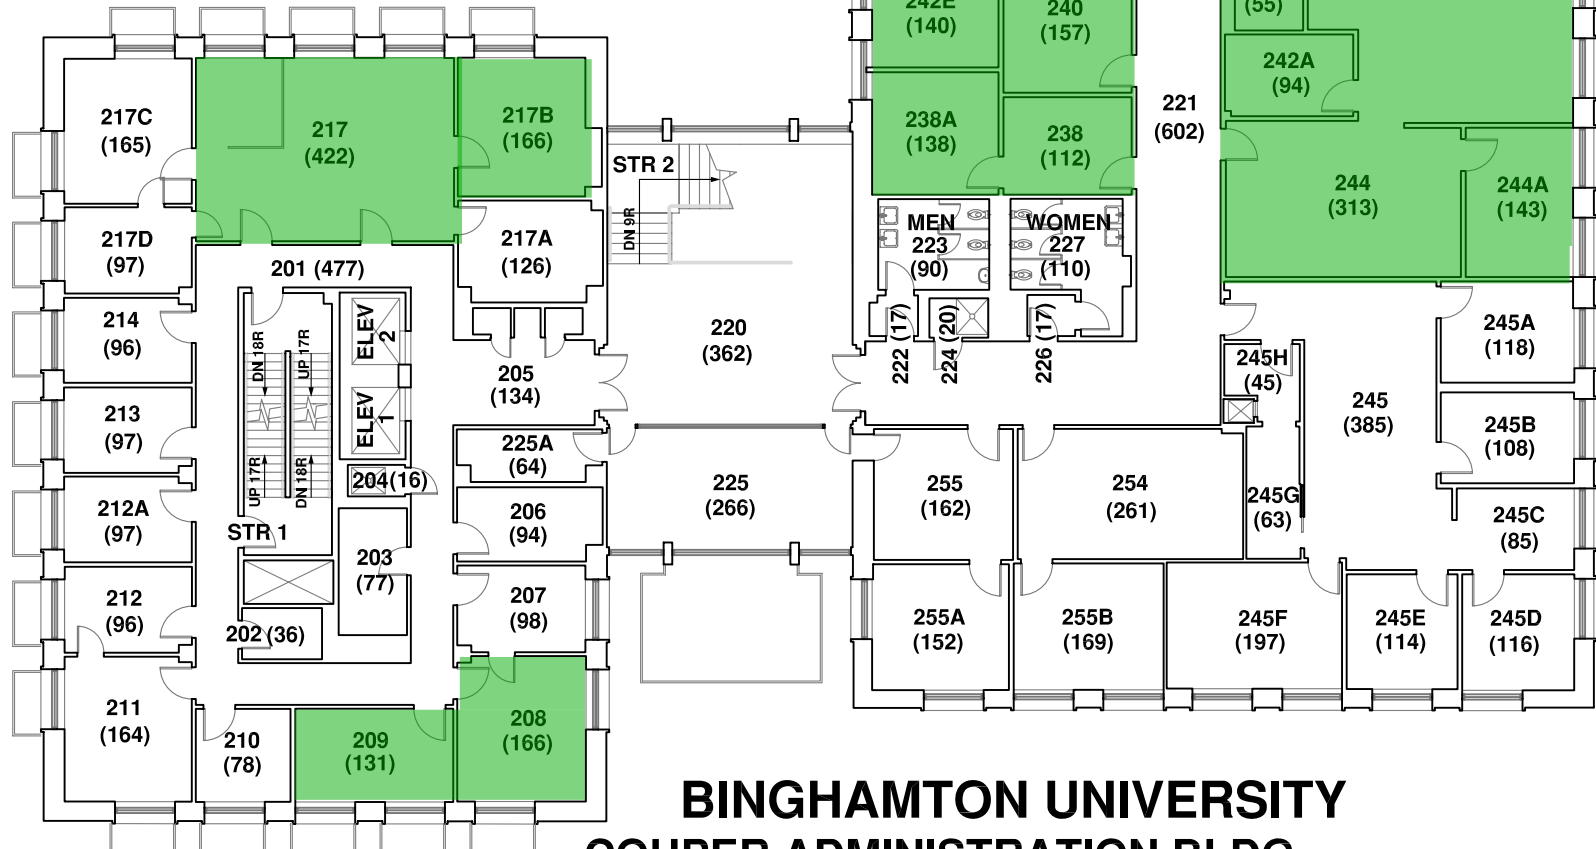

Asbestos Field Guide

BINGHAMTON UNIVERSITY COUPER ADMINISTRATION BLDG. GROUND FLOOR PLAN

BLDG. NO. 029

06/06

111
Gross Area: 15,860 sf

Asbestos Field Guide

Asbestos Free

Presumed Asbestos Containing Material

BINGHAMTON UNIVERSITY
COUPER ADMINISTRATION BLDG.
FIRST FLOOR PLAN

BLDG. NO. 029

06/06

112

Gross Area: 12,896 sf

Asbestos Field Guide

- Asbestos Free
- Presumed Asbestos Containing Material

BINGHAMTON UNIVERSITY COUPER ADMINISTRATION BLDG. SECOND FLOOR PLAN

BLDG. NO. 029

07/09

113

Gross Area: 12,815 sf

Asbestos Field Guide

Asbestos
Free

Presumed Asbestos
Containing Material

BINGHAMTON UNIVERSITY

COUPER ADMINISTRATION BLDG.

BLDG. NO. 029

THIRD FLOOR PLAN

06/06

FOURTH FLOOR PLAN

Gross Area: 4,000 sf

FIFTH FLOOR PLAN

Gross Area: 4,000 sf