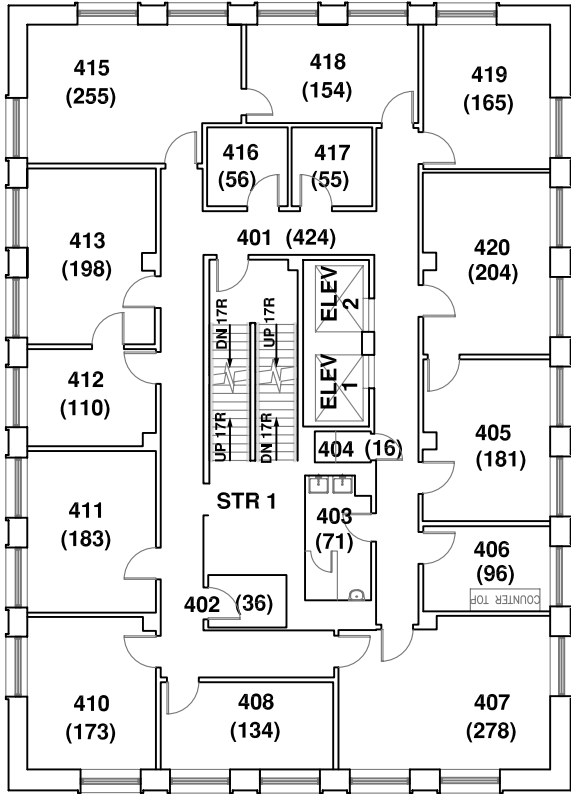

BINGHAMTON UNIVERSITY
COUPER ADMINISTRATION BLDG.
FIRST FLOOR PLAN

BLDG. NO. 029

06/06

112

Gross Area: 12,896 sf

Asbestos Field Guide

- Asbestos Free
- Presumed Asbestos Containing Material

BINGHAMTON UNIVERSITY COUPER ADMINISTRATION BLDG. SECOND FLOOR PLAN

BLDG. NO. 029

07/09

113

Gross Area: 12,815 sf

Asbestos Field Guide

Asbestos
Free

Presumed Asbestos
Containing Material

BINGHAMTON UNIVERSITY

COUPER ADMINISTRATION BLDG.

BLDG. NO. 029

THIRD FLOOR PLAN

06/06

FOURTH FLOOR PLAN

Gross Area: 4,000 sf

FIFTH FLOOR PLAN

Gross Area: 4,000 sf

SIXTH FLOOR PLAN

Gross Area: 4,000 sf

Asbestos Field Guide

Asbestos
Free

Presumed Asbestos
Containing Material

BINGHAMTON UNIVERSITY COUPER ADMINISTRATION BLDG.

BLDG. NO. 029

SEVENTH FLOOR PLAN