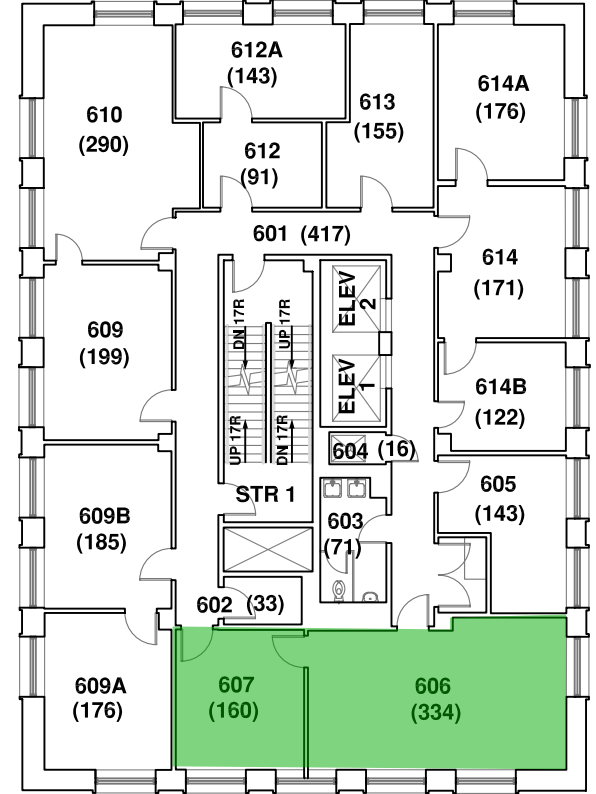

BINGHAMTON UNIVERSITY
COUPER ADMINISTRATION BLDG.
FIRST FLOOR PLAN

BLDG. NO. 029

06/06

112

Gross Area: 12,896 sf

Asbestos Field Guide

- Asbestos Free
- Presumed Asbestos Containing Material

BINGHAMTON UNIVERSITY COUPER ADMINISTRATION BLDG. SECOND FLOOR PLAN

BLDG. NO. 029

07/09

113

Gross Area: 12,815 sf

Asbestos Field Guide

Asbestos
Free

Presumed Asbestos
Containing Material

BINGHAMTON UNIVERSITY

COUPER ADMINISTRATION BLDG.

BLDG. NO. 029

THIRD FLOOR PLAN

06/06

FOURTH FLOOR PLAN

Gross Area: 4,000 sf

FIFTH FLOOR PLAN

Gross Area: 4,000 sf

SIXTH FLOOR PLAN

Gross Area: 4,000 sf

Asbestos Field Guide

Asbestos
Free

Presumed Asbestos
Containing Material

BINGHAMTON UNIVERSITY COUPER ADMINISTRATION BLDG.

BLDG. NO. 029

SEVENTH FLOOR PLAN