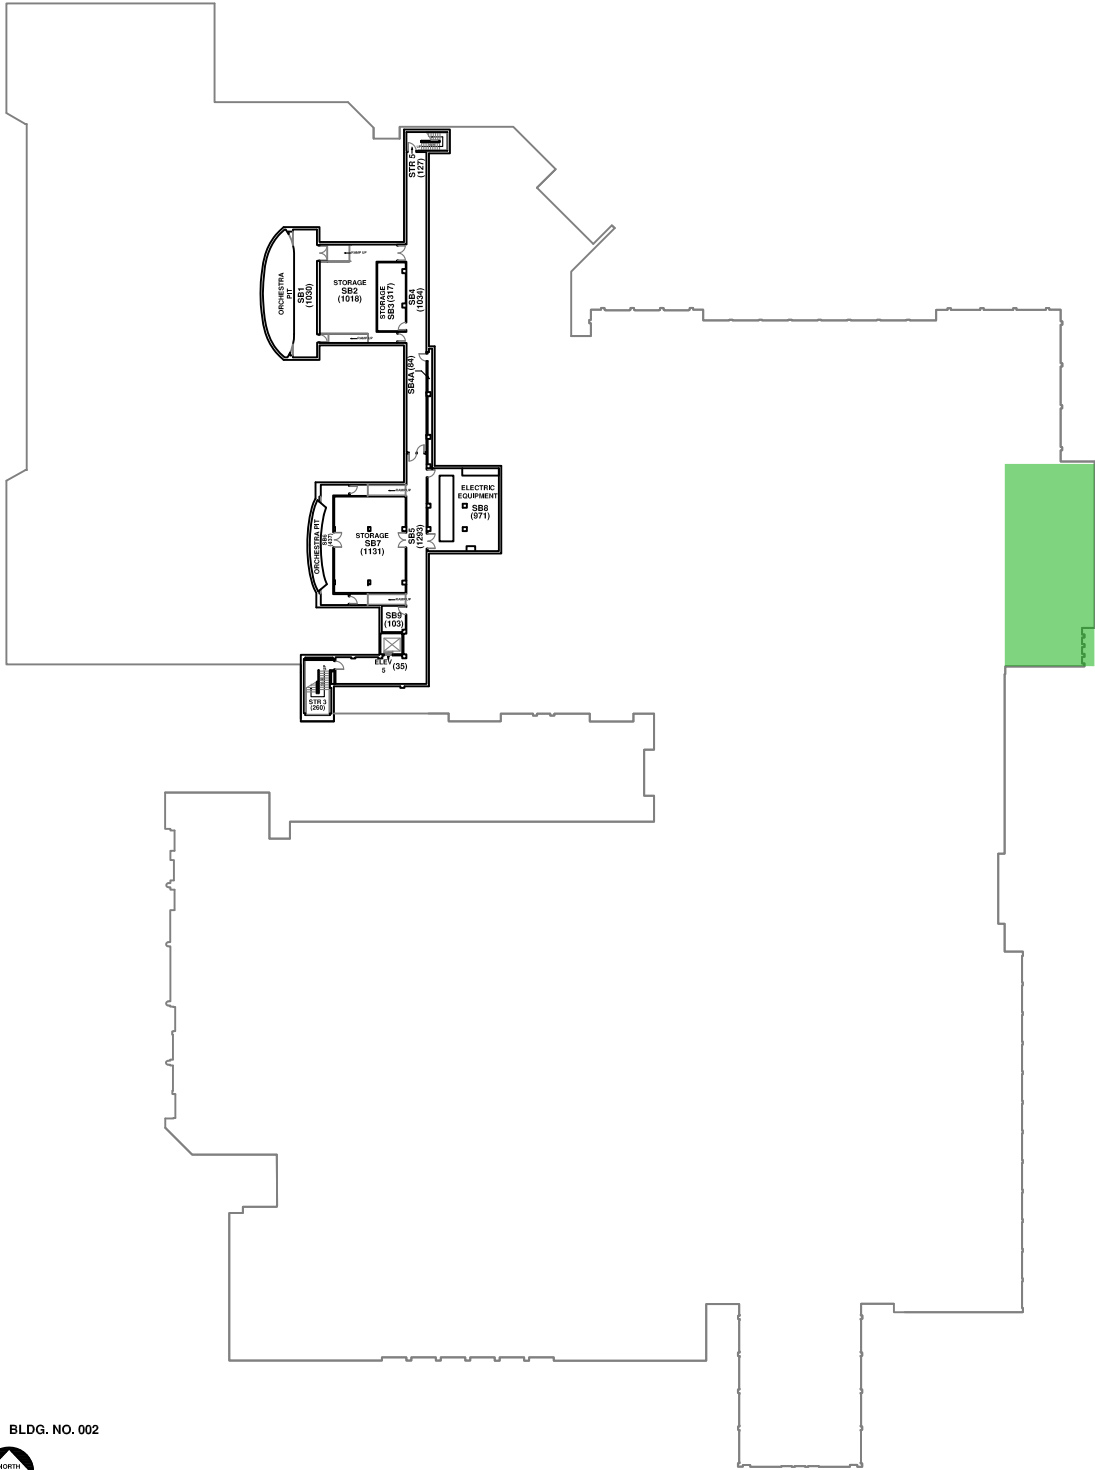

Asbestos Free

Presumed Asbestos Containing Material

**BINGHAMTON UNIVERSITY**

**FINE ARTS BUILDING  
BASEMENT FLOOR PLAN**

BLDG. NO. 002

07:10

scale 0 10 20 40 80 feet

Asbestos Free

Presumed Asbestos Containing Material

**BINGHAMTON UNIVERSITY**  
**FINE ARTS BUILDING**  
**SUB-BASEMENT FLOOR PLAN**

BLDG. NO. 002

07/10

scale 0 10 20 40 80 feet

Gross Area: 8,966 gsf

Asbestos Free

Presumed Asbestos Containing Material

**BINGHAMTON UNIVERSITY**

**FINE ARTS BUILDING  
GROUND FLOOR PLAN**

BLDG. NO. 002

07/10

scale 0 10 20 40 80 feet

Asbestos Free

Presumed Asbestos Containing Material

**BINGHAMTON UNIVERSITY**  
**FINE ARTS BUILDING**  
**FIRST FLOOR PLAN**