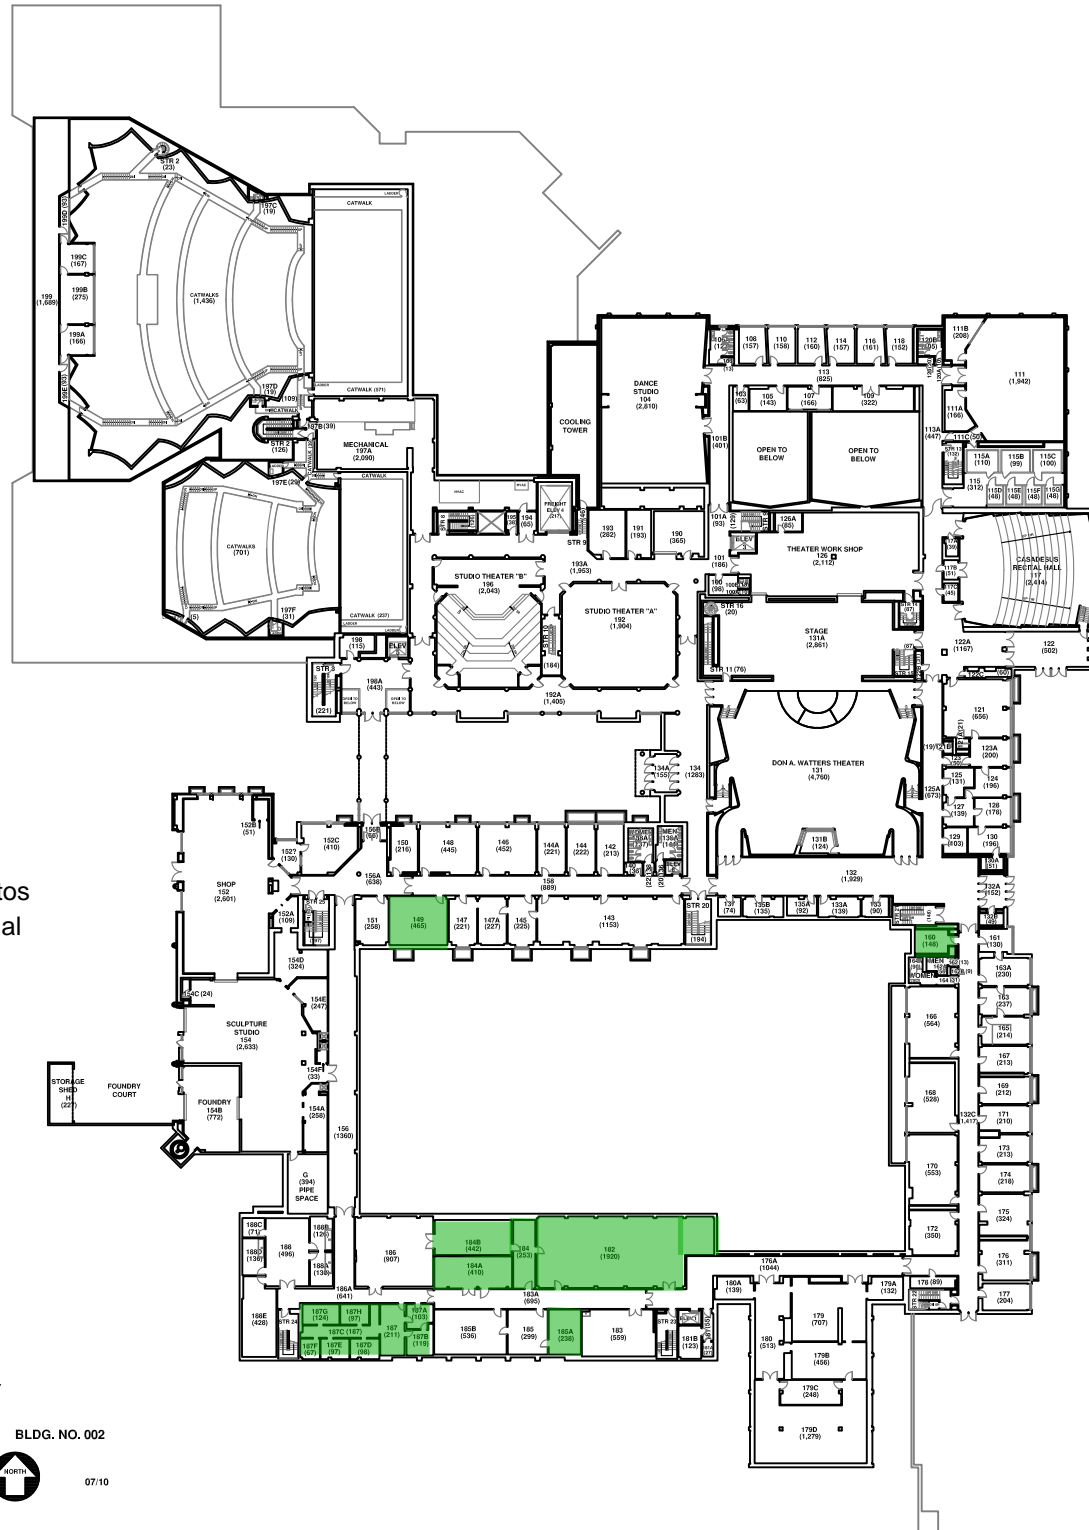

Presumed Asbestos Containing Material

**BINGHAMTON UNIVERSITY**  
**FINE ARTS BUILDING**  
**SUB-BASEMENT FLOOR PLAN**

BLDG. NO. 002

07/10

scale 0 10 20 40 80 feet

Gross Area: 8,966 gsf

Asbestos Free

Presumed Asbestos Containing Material

**BINGHAMTON UNIVERSITY**

**FINE ARTS BUILDING  
GROUND FLOOR PLAN**

BLDG. NO. 002

07/10

scale 0 10 20 40 80 feet

Asbestos Free

Presumed Asbestos Containing Material

**BINGHAMTON UNIVERSITY**  
**FINE ARTS BUILDING**  
**FIRST FLOOR PLAN**