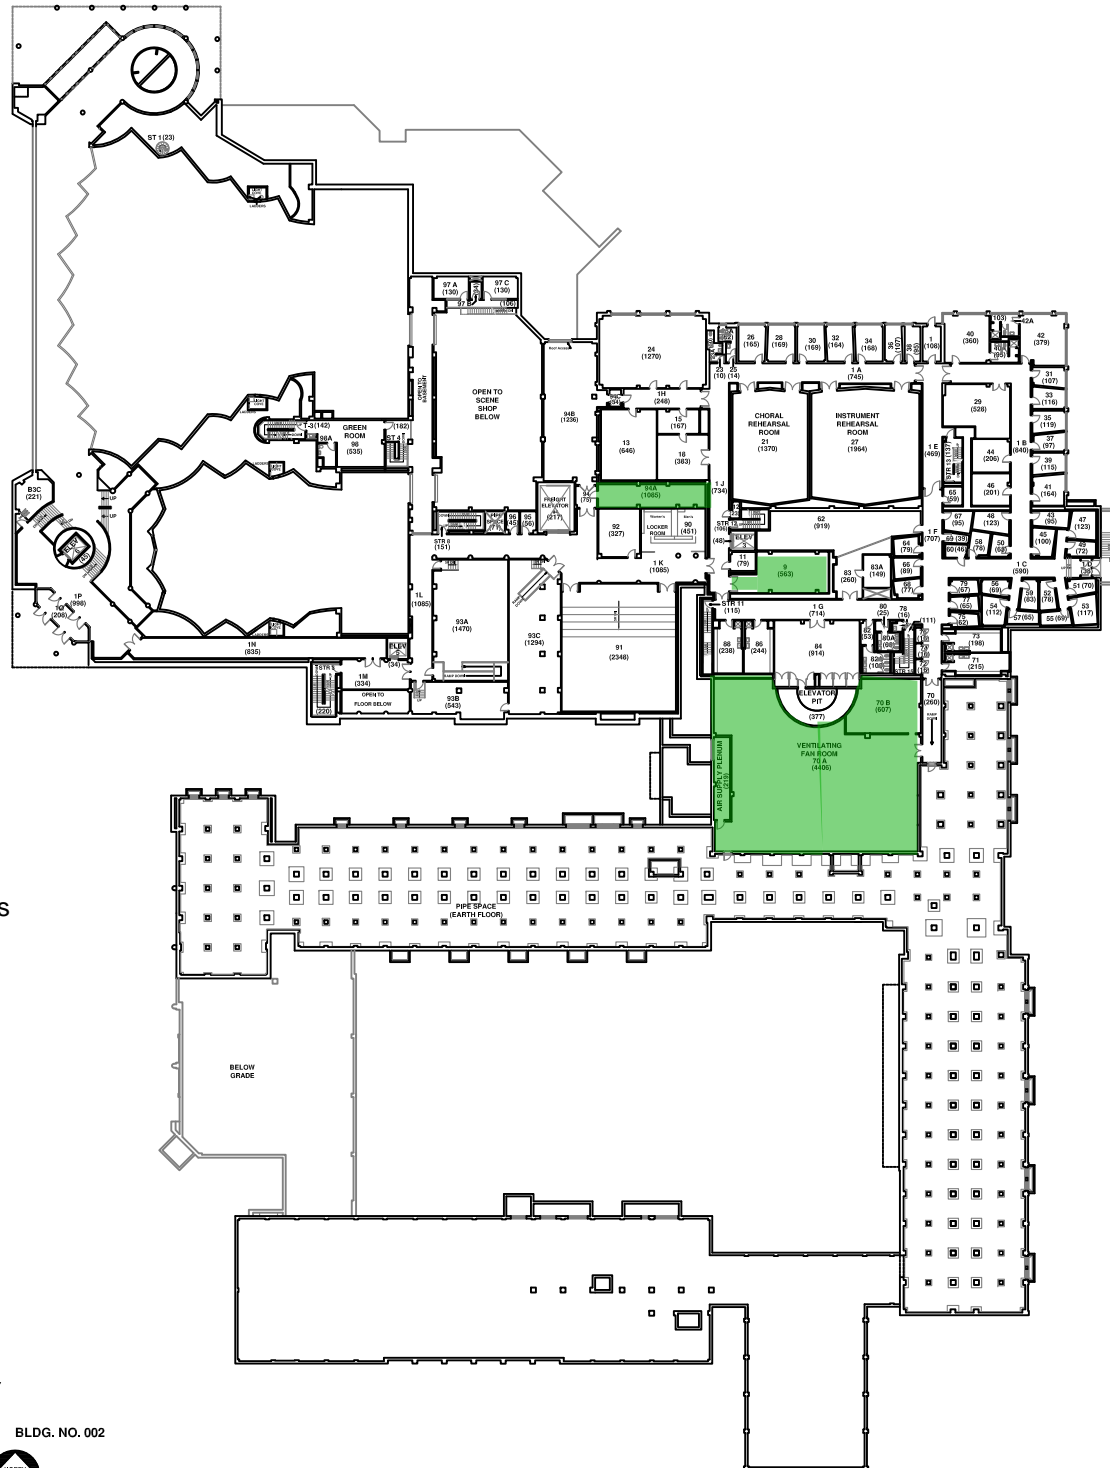

Asbestos Free

Presumed Asbestos Containing Material

**BINGHAMTON UNIVERSITY**

**FINE ARTS BUILDING  
BASEMENT FLOOR PLAN**

BLDG. NO. 002

07:10

scale 0 10 20 40 80 feet

Asbestos Free

Presumed Asbestos Containing Material

**BINGHAMTON UNIVERSITY**  
**FINE ARTS BUILDING**  
**SUB-BASEMENT FLOOR PLAN**

BLDG. NO. 002

07/10

scale 0 10 20 40 80 feet

Gross Area: 8,966 gsf

Asbestos Free

Presumed Asbestos Containing Material

**BINGHAMTON UNIVERSITY**

**FINE ARTS BUILDING  
GROUND FLOOR PLAN**

BLDG. NO. 002

07/10

scale 0 10 20 40 80 feet

Asbestos Free

Presumed Asbestos Containing Material

**BINGHAMTON UNIVERSITY**  
**FINE ARTS BUILDING**  
**FIRST FLOOR PLAN**