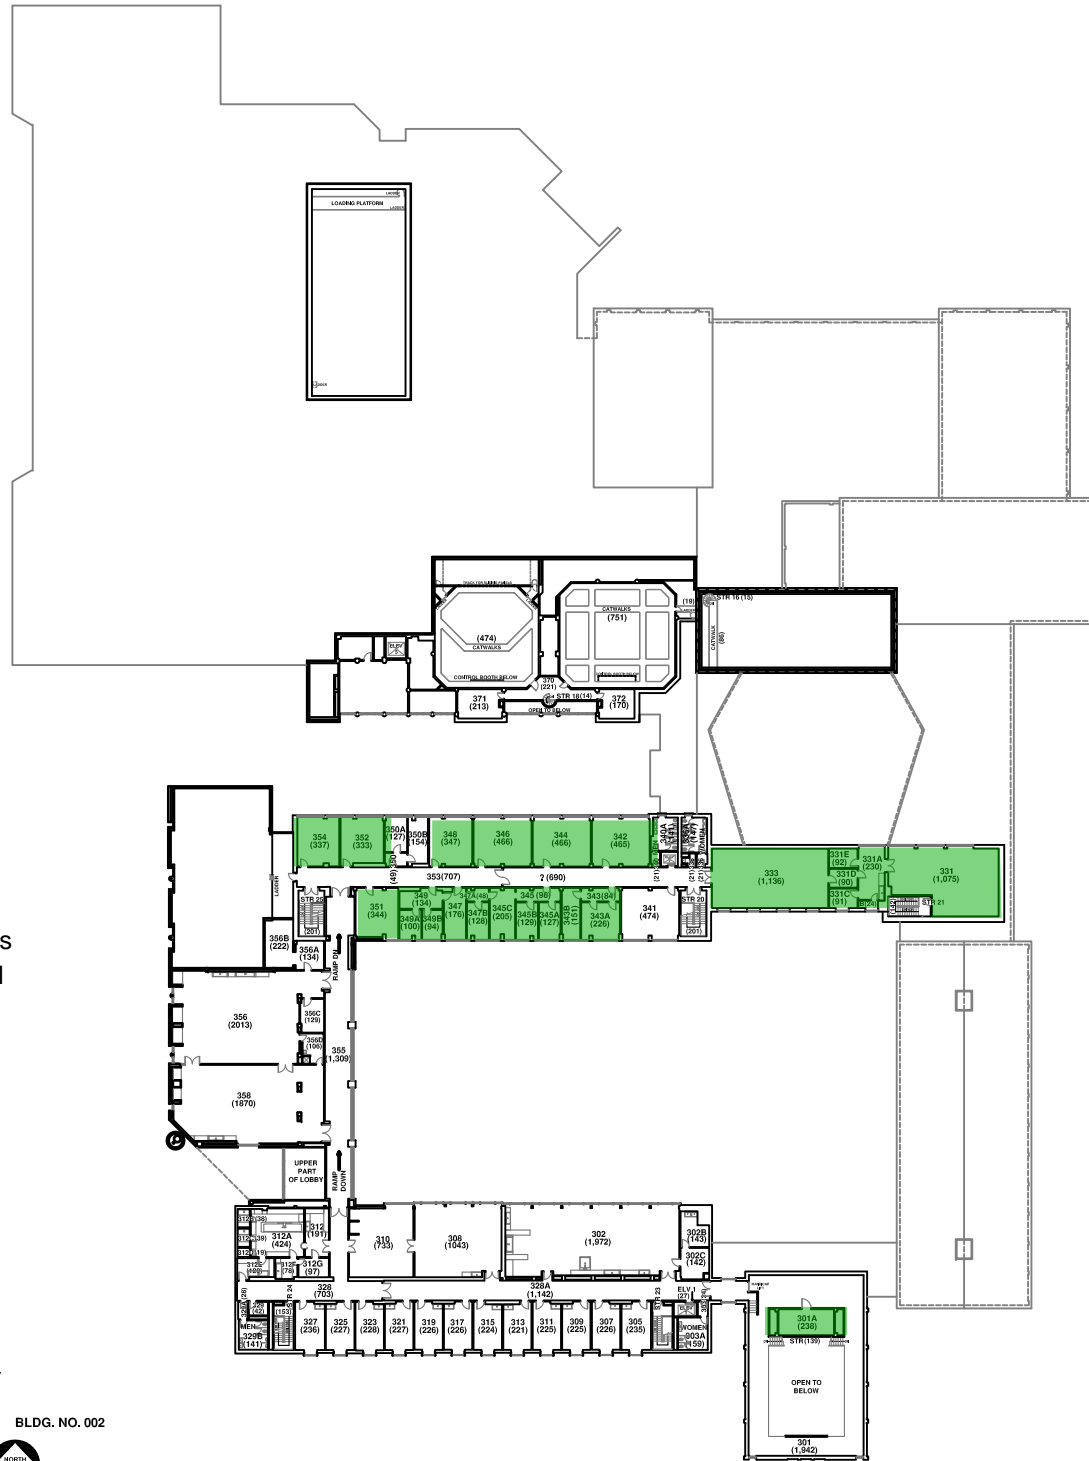

**BINGHAMTON UNIVERSITY**

**FINE ARTS BUILDING  
GROUND FLOOR PLAN**

BLDG. NO. 002

07/10

scale 0 10 20 40 80 feet

Asbestos Free

Presumed Asbestos Containing Material

**BINGHAMTON UNIVERSITY**  
**FINE ARTS BUILDING**  
**FIRST FLOOR PLAN**

BLDG. NO. 002  
  
 07:10

scale 0 10 20 40 80 feet

Asbestos Free

Presumed Asbestos Containing Material

**BINGHAMTON UNIVERSITY**

**FINE ARTS BUILDING  
SECOND FLOOR PLAN**

BLDG. NO. 002

07:10