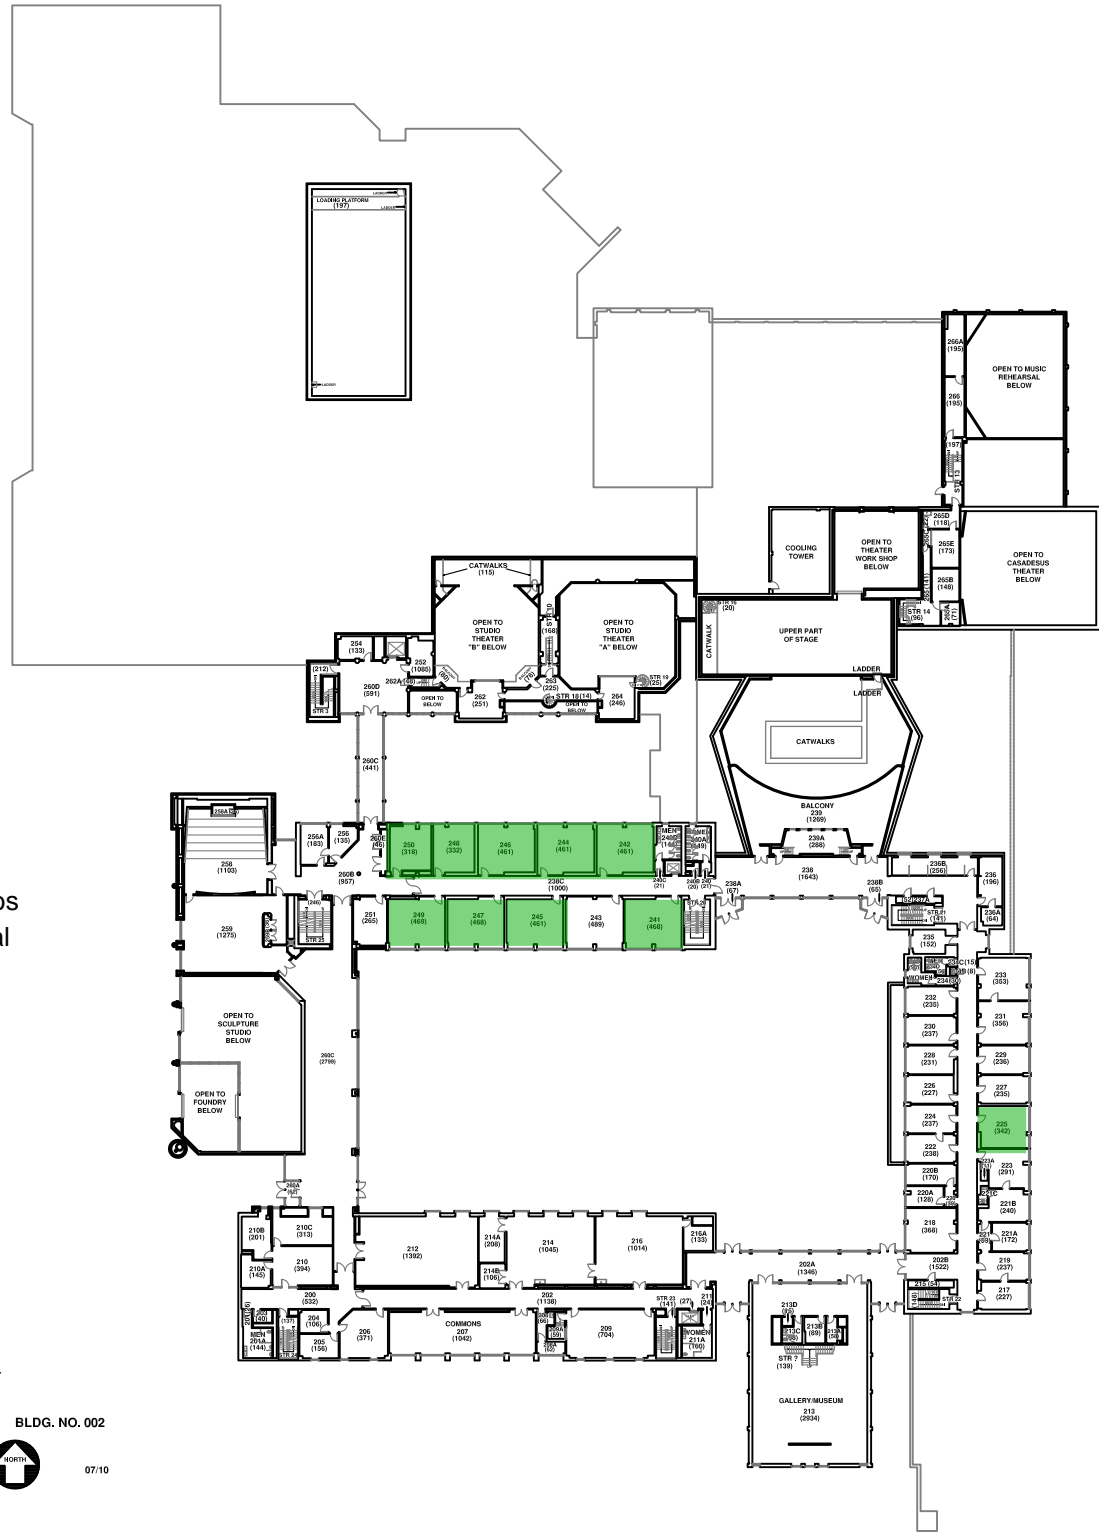

Presumed Asbestos Containing Material

**BINGHAMTON UNIVERSITY**  
**FINE ARTS BUILDING**  
**SUB-BASEMENT FLOOR PLAN**

BLDG. NO. 002

07/10

scale 0 10 20 40 80 feet

Gross Area: 8,966 gsf

Asbestos Free

Presumed Asbestos Containing Material

**BINGHAMTON UNIVERSITY**

**FINE ARTS BUILDING  
GROUND FLOOR PLAN**

BLDG. NO. 002

07/10

scale 0 10 20 40 80 feet

Asbestos Free

Presumed Asbestos Containing Material

**BINGHAMTON UNIVERSITY**  
**FINE ARTS BUILDING**  
**FIRST FLOOR PLAN**

BLDG. NO. 002  
  
 07:10

scale 0 10 20 40 80 feet

Asbestos Free

Presumed Asbestos Containing Material

**BINGHAMTON UNIVERSITY**

**FINE ARTS BUILDING  
SECOND FLOOR PLAN**

BLDG. NO. 002

07:10