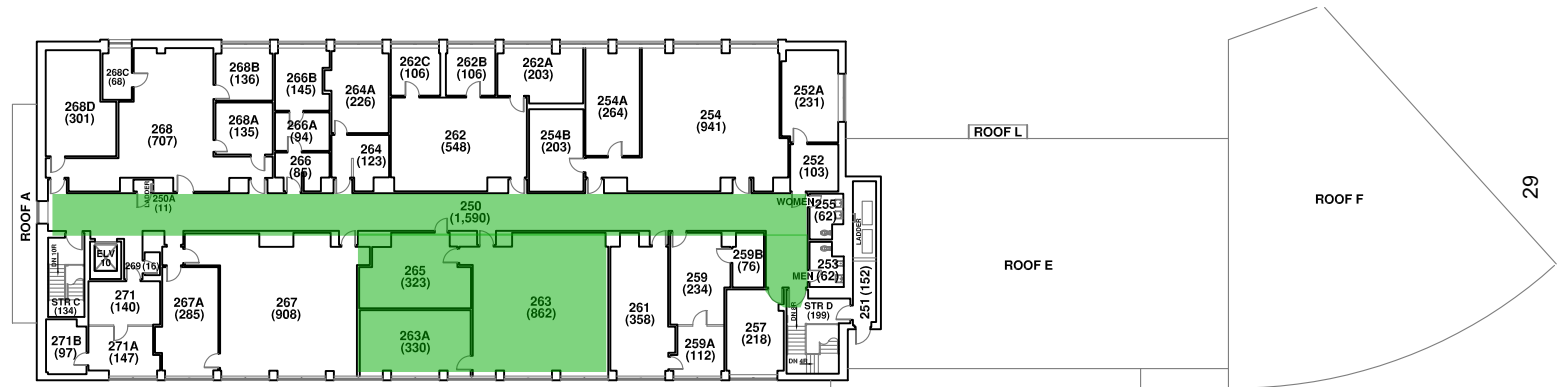

BINGHAMTON UNIVERSITY

SCIENCE I FIRST FLOOR PLAN

BLDG. NO. 003

07/06

scale 0 10 20 40 80 feet

ACADEMIC B
BLDG. NO. 070

Gross Area: 46,374 sf

Rev 4

BINGHAMTON UNIVERSITY

SCIENCE I SECOND FLOOR PLAN

BLDG. NO. 003

07/06

scale 0 10 20 40 80 feet

Gross Area: 24,207 sf