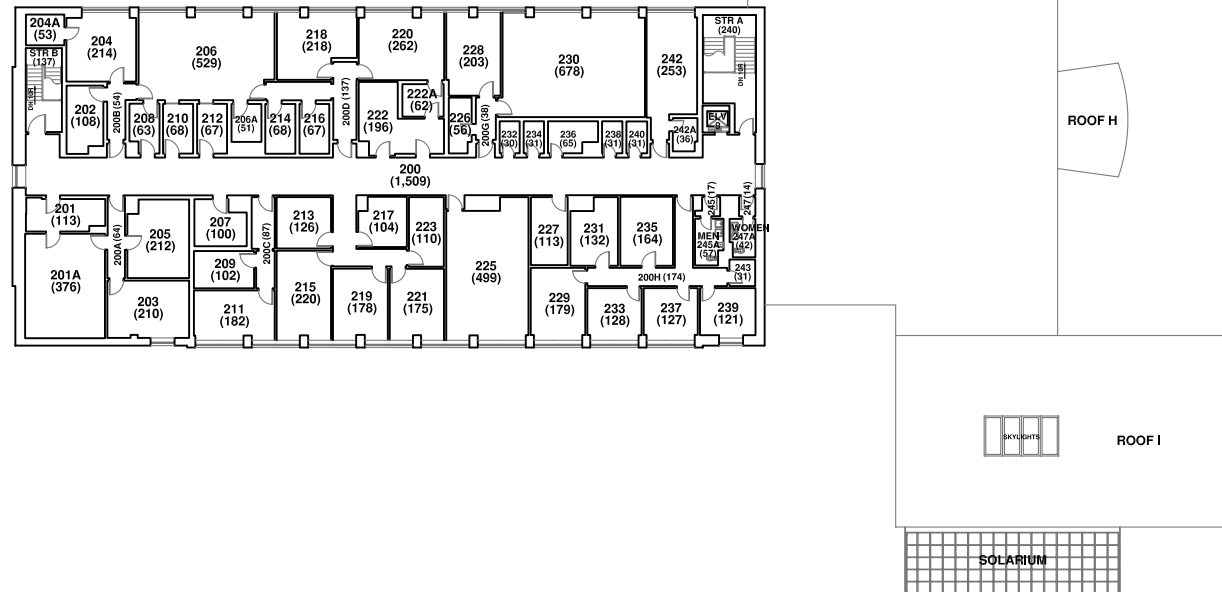

BINGHAMTON UNIVERSITY

SCIENCE I FIRST FLOOR PLAN

BLDG. NO. 003

07/06

scale 0 10 20 40 80 feet

ACADEMIC B
BLDG. NO. 070

Gross Area: 46,374 sf

Rev 4

BINGHAMTON UNIVERSITY

SCIENCE I SECOND FLOOR PLAN

BLDG. NO. 003

07/06

scale 0 10 20 40 80 feet

Gross Area: 24,207 sf