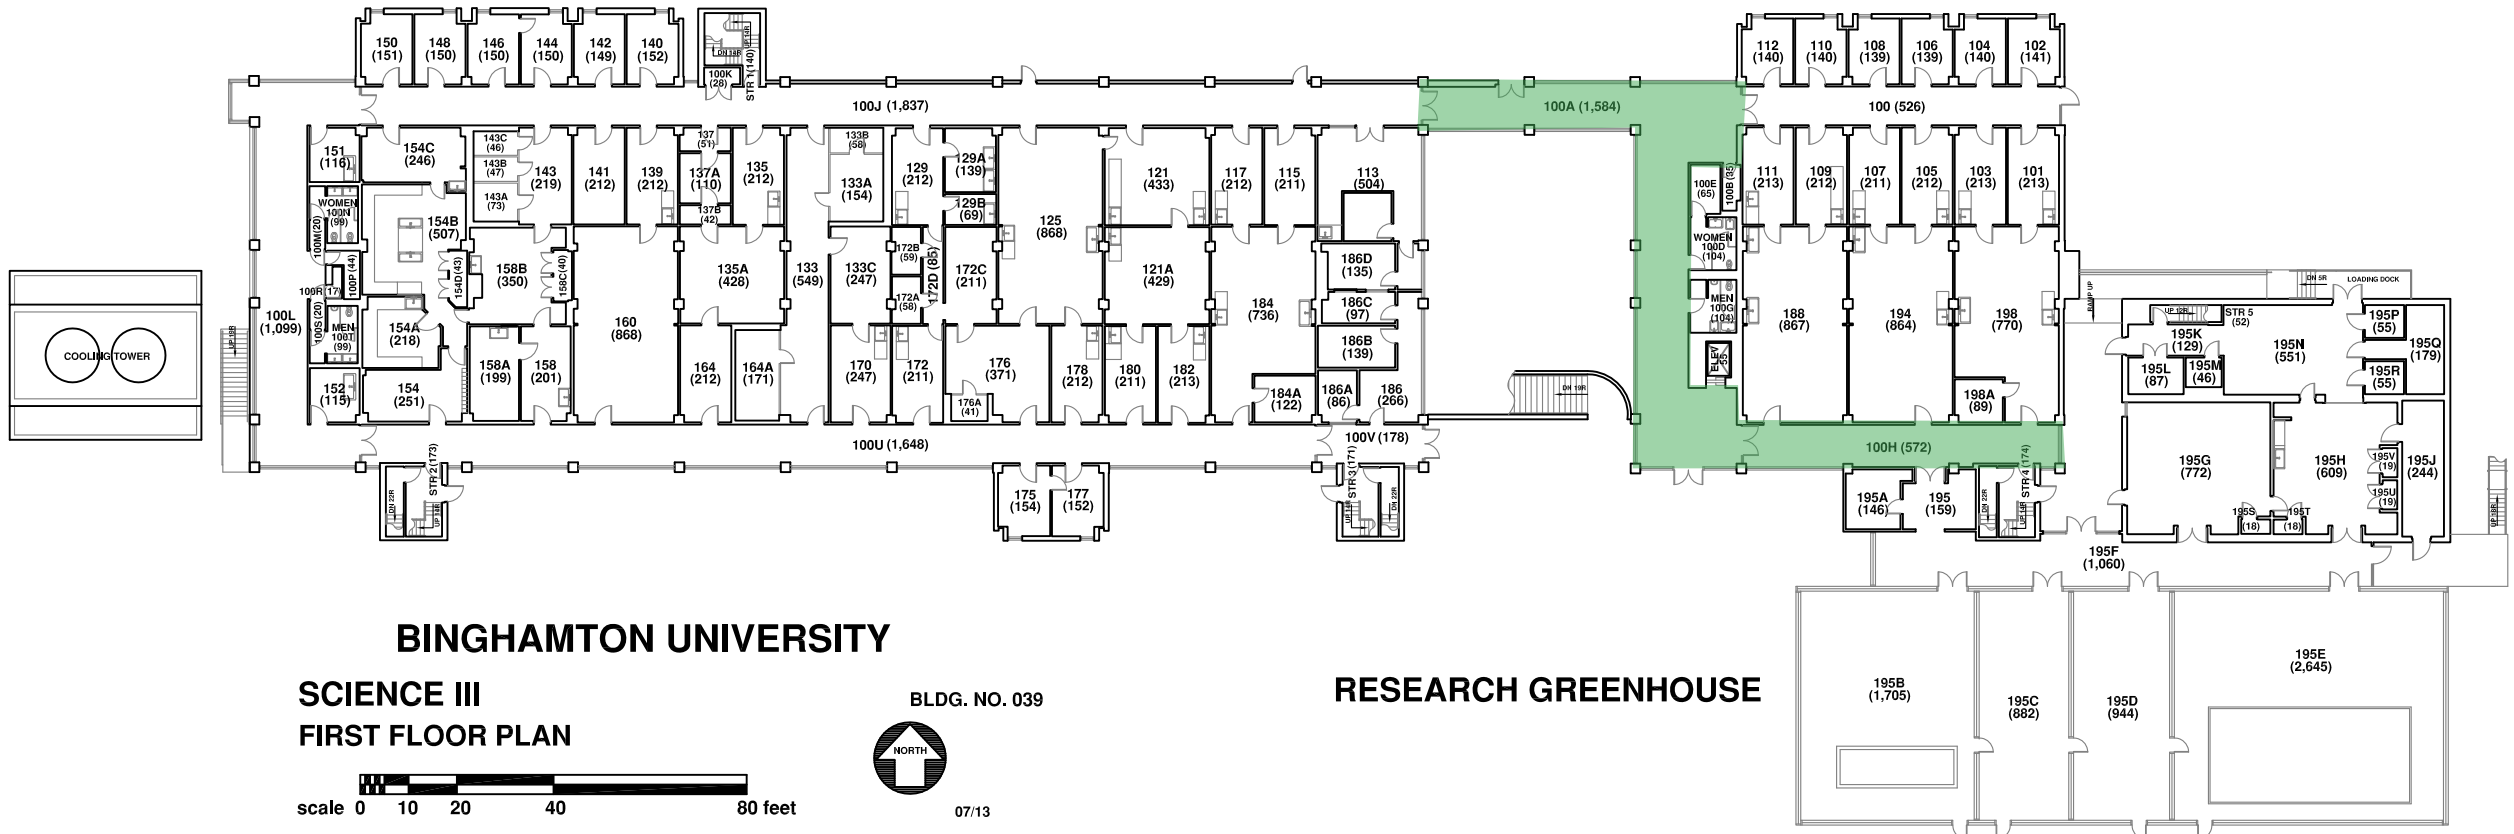

SCIENCE V GROUND FLOOR
(SEE SEPARATE PLAN)

SCIENCE IV GROUND FLOOR
(SEE SEPARATE PLAN)

Asbestos Field Guide

- Asbestos Free
- Presumed Asbestos Containing Material

BINGHAMTON UNIVERSITY

SCIENCE III
BASEMENT FLOOR PLAN

BLDG. NO. 039

07/13

Gross Area: 23,948 sf

Asbestos Field Guide

 **Asbestos Free**
 **Presumed Asbestos Containing Material**

BINGHAMTON UNIVERSITY
SCIENCE III
FIRST FLOOR PLAN

BLDG. NO. 039

RESEARCH GREENHOUSE

07/13

Gross Area: 42,913 sf

Asbestos Field Guide

Asbestos Free

Presumed Asbestos Containing Material

RESEARCH GREENHOUSE

SCIENCE III SECOND FLOOR PLAN

BLDG. NO. 039

07/13

Gross Area: 450 sf
Roof Area: 41,009 sf