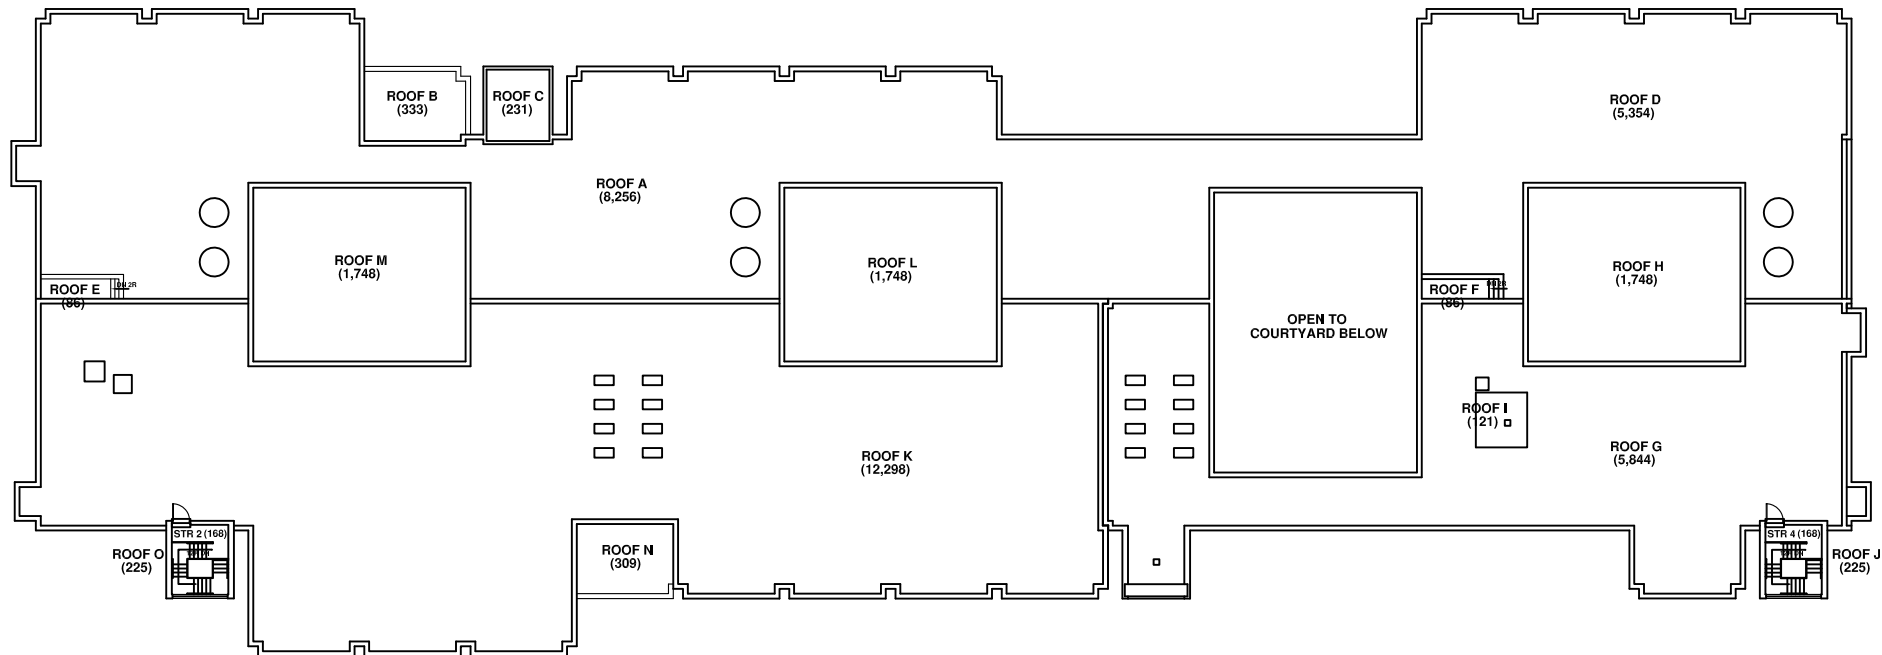

07/13

Gross Area: 24,305 sf

Asbestos Field Guide

Asbestos
Free

Presumed Asbestos
Containing Material

BINGHAMTON UNIVERSITY

SCIENCE III
FOURTH FLOOR/ROOF PLAN

BLDG. NO. 039

07/13

Gross Area: 450 sf
Roof Area: 41,009 sf