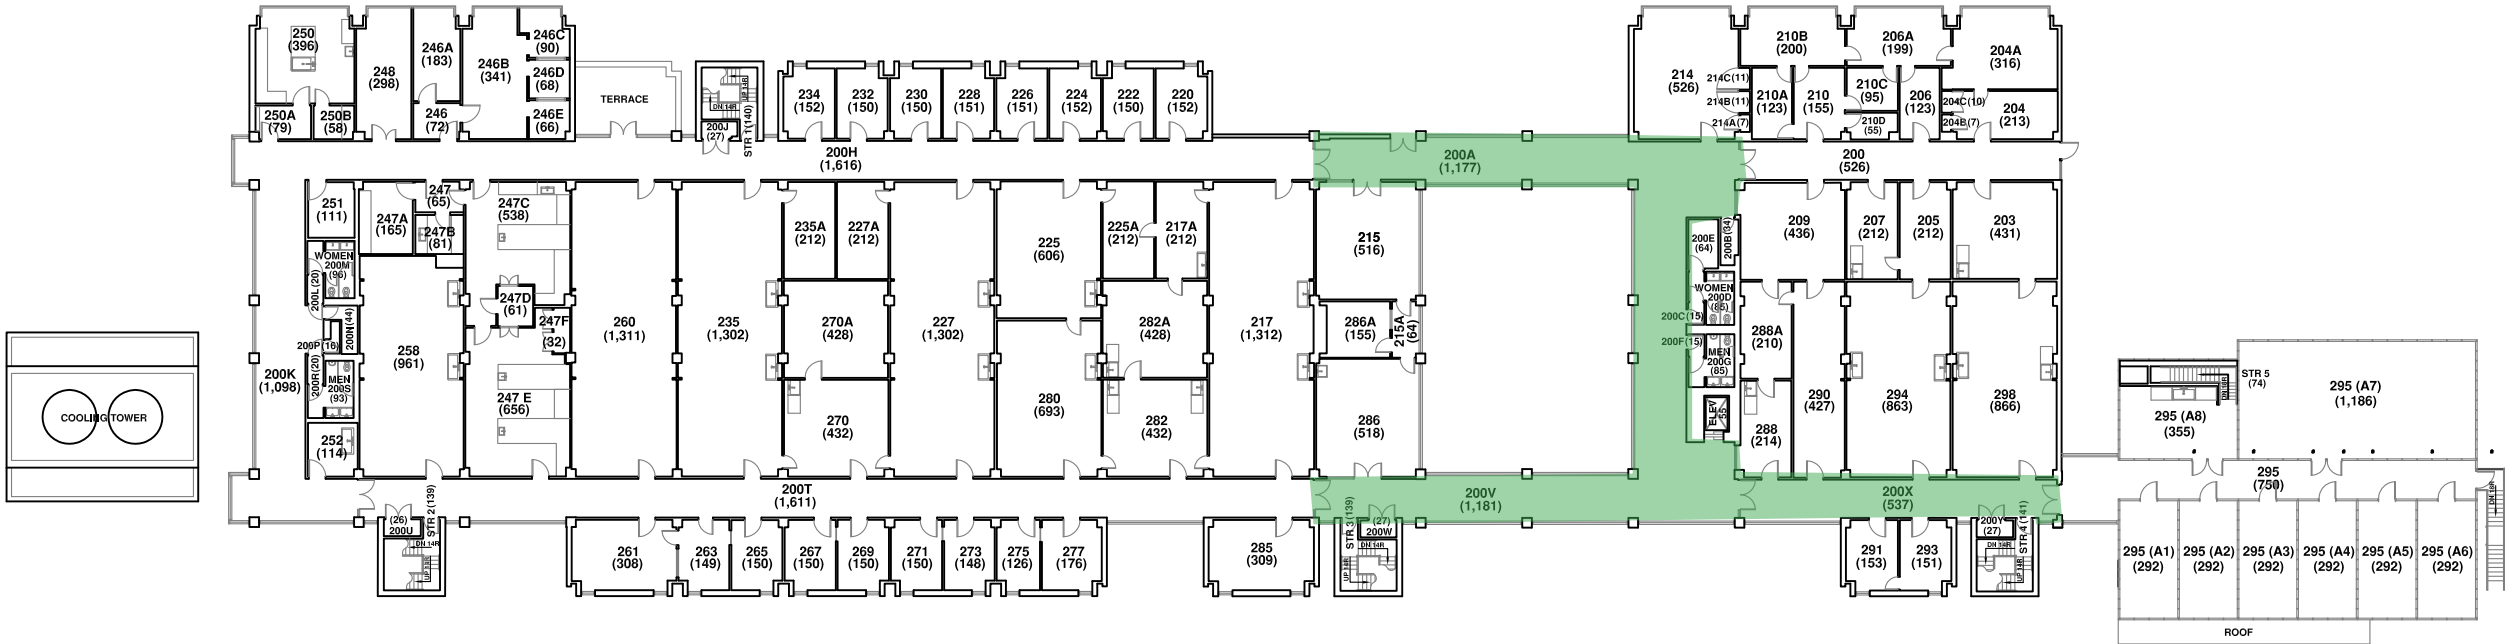

SCIENCE V GROUND FLOOR
(SEE SEPARATE PLAN)

SCIENCE IV GROUND FLOOR
(SEE SEPARATE PLAN)

Asbestos Field Guide

- Asbestos Free
- Presumed Asbestos Containing Material

BINGHAMTON UNIVERSITY

SCIENCE III
BASEMENT FLOOR PLAN

BLDG. NO. 039

07/13

Gross Area: 23,948 sf

Asbestos Field Guide

 **Asbestos Free**
 **Presumed Asbestos Containing Material**

BINGHAMTON UNIVERSITY
SCIENCE III
FIRST FLOOR PLAN

BLDG. NO. 039

RESEARCH GREENHOUSE

07/13

Gross Area: 42,913 sf

Asbestos Field Guide

Asbestos Free

Presumed Asbestos Containing Material

RESEARCH GREENHOUSE

SCIENCE III SECOND FLOOR PLAN

BLDG. NO. 039

07/13

Gross Area: 450 sf
Roof Area: 41,009 sf