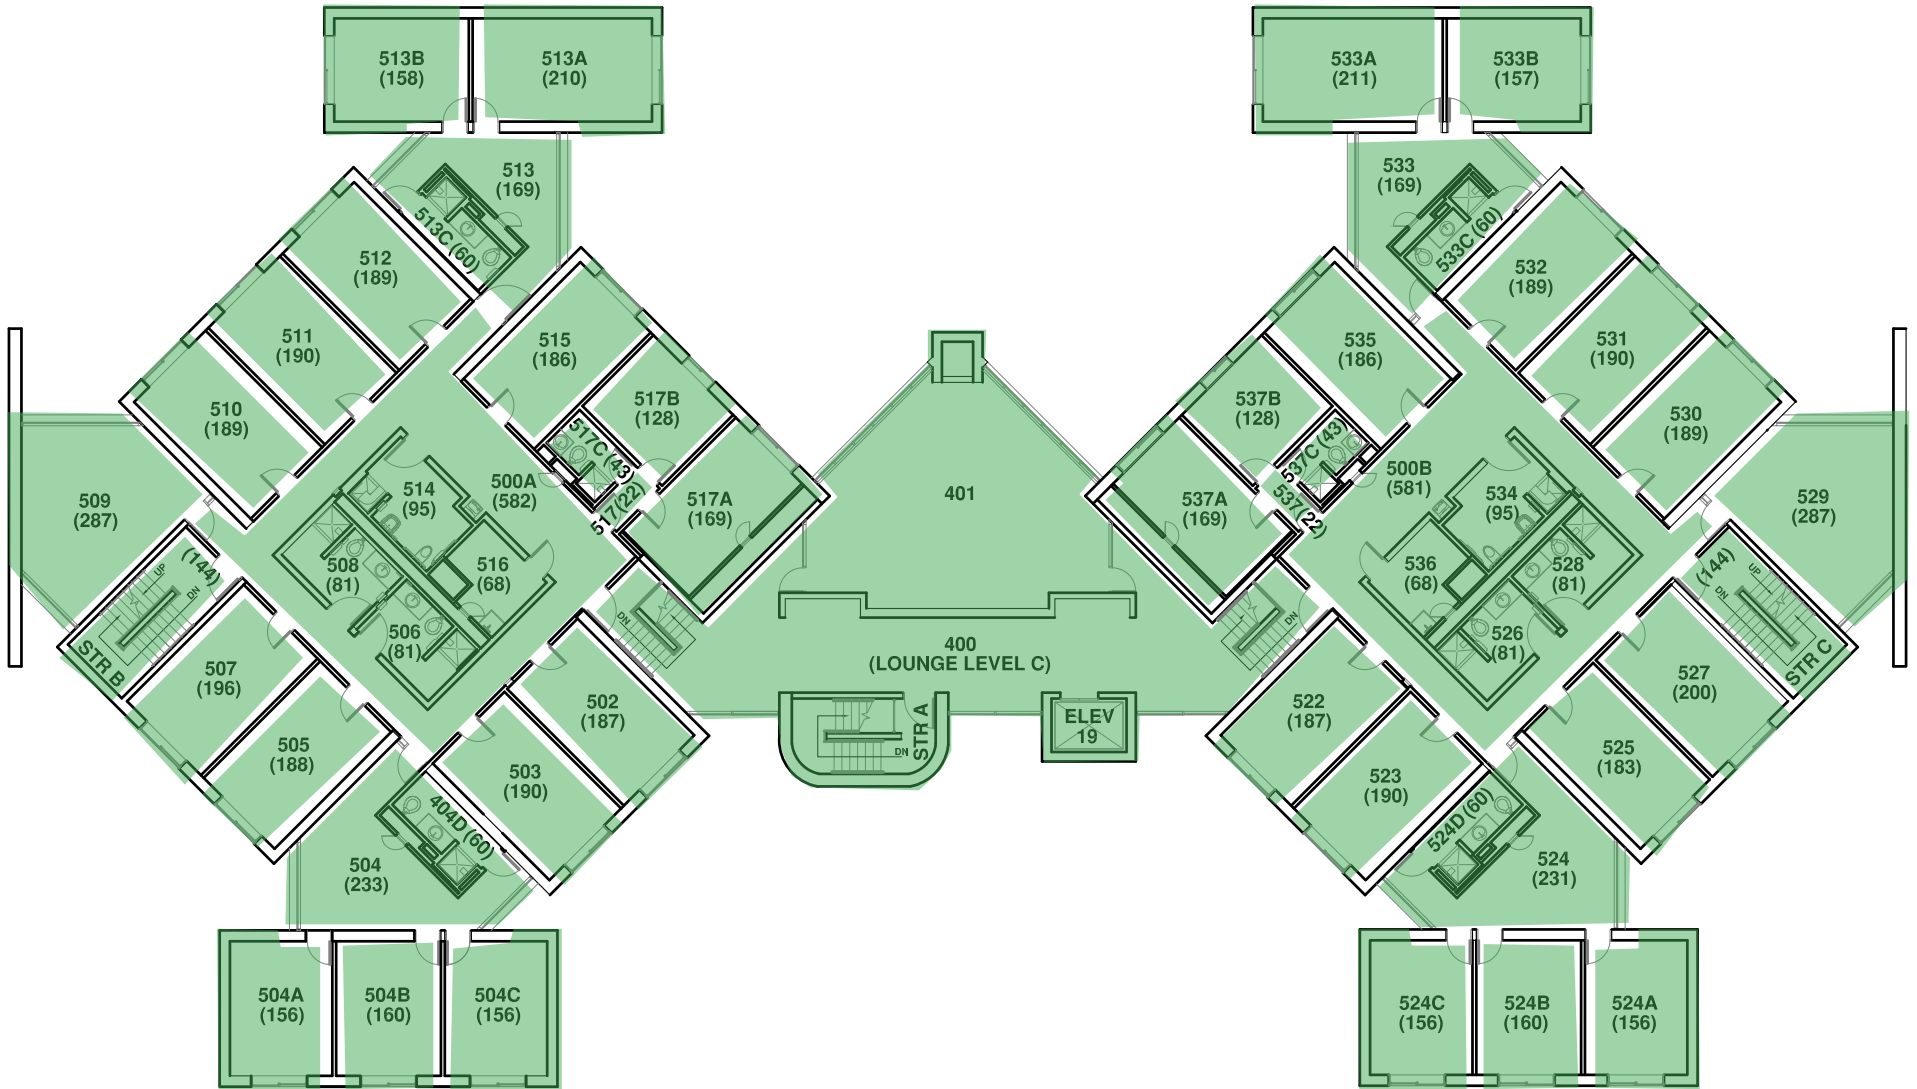

Gross Area: 12,908 sf

Asbestos Field Guide

BINGHAMTON UNIVERSITY

SENECA HALL (COLLEGE IN THE WOODS)

THIRD FLOOR PLAN

BLDG. NO. 044

Asbestos Free

Presumed Asbestos Containing Material

11/18

Gross Area: 12,908 sf

Asbestos Field Guide

Asbestos
Free

Presumed Asbestos
Containing Material

BINGHAMTON UNIVERSITY

SENECA HALL (COLLEGE IN THE WOODS)

FOURTH FLOOR PLAN

BLDG. NO. 044

11/18

Gross Area: 12,908 sf

Asbestos Field Guide

Asbestos
Free

Presumed Asbestos
Containing Material

BINGHAMTON UNIVERSITY

SENECA HALL (COLLEGE IN THE WOODS)

FIFTH FLOOR PLAN

BLDG. NO. 044

11/18

Gross Area: 12,908 sf