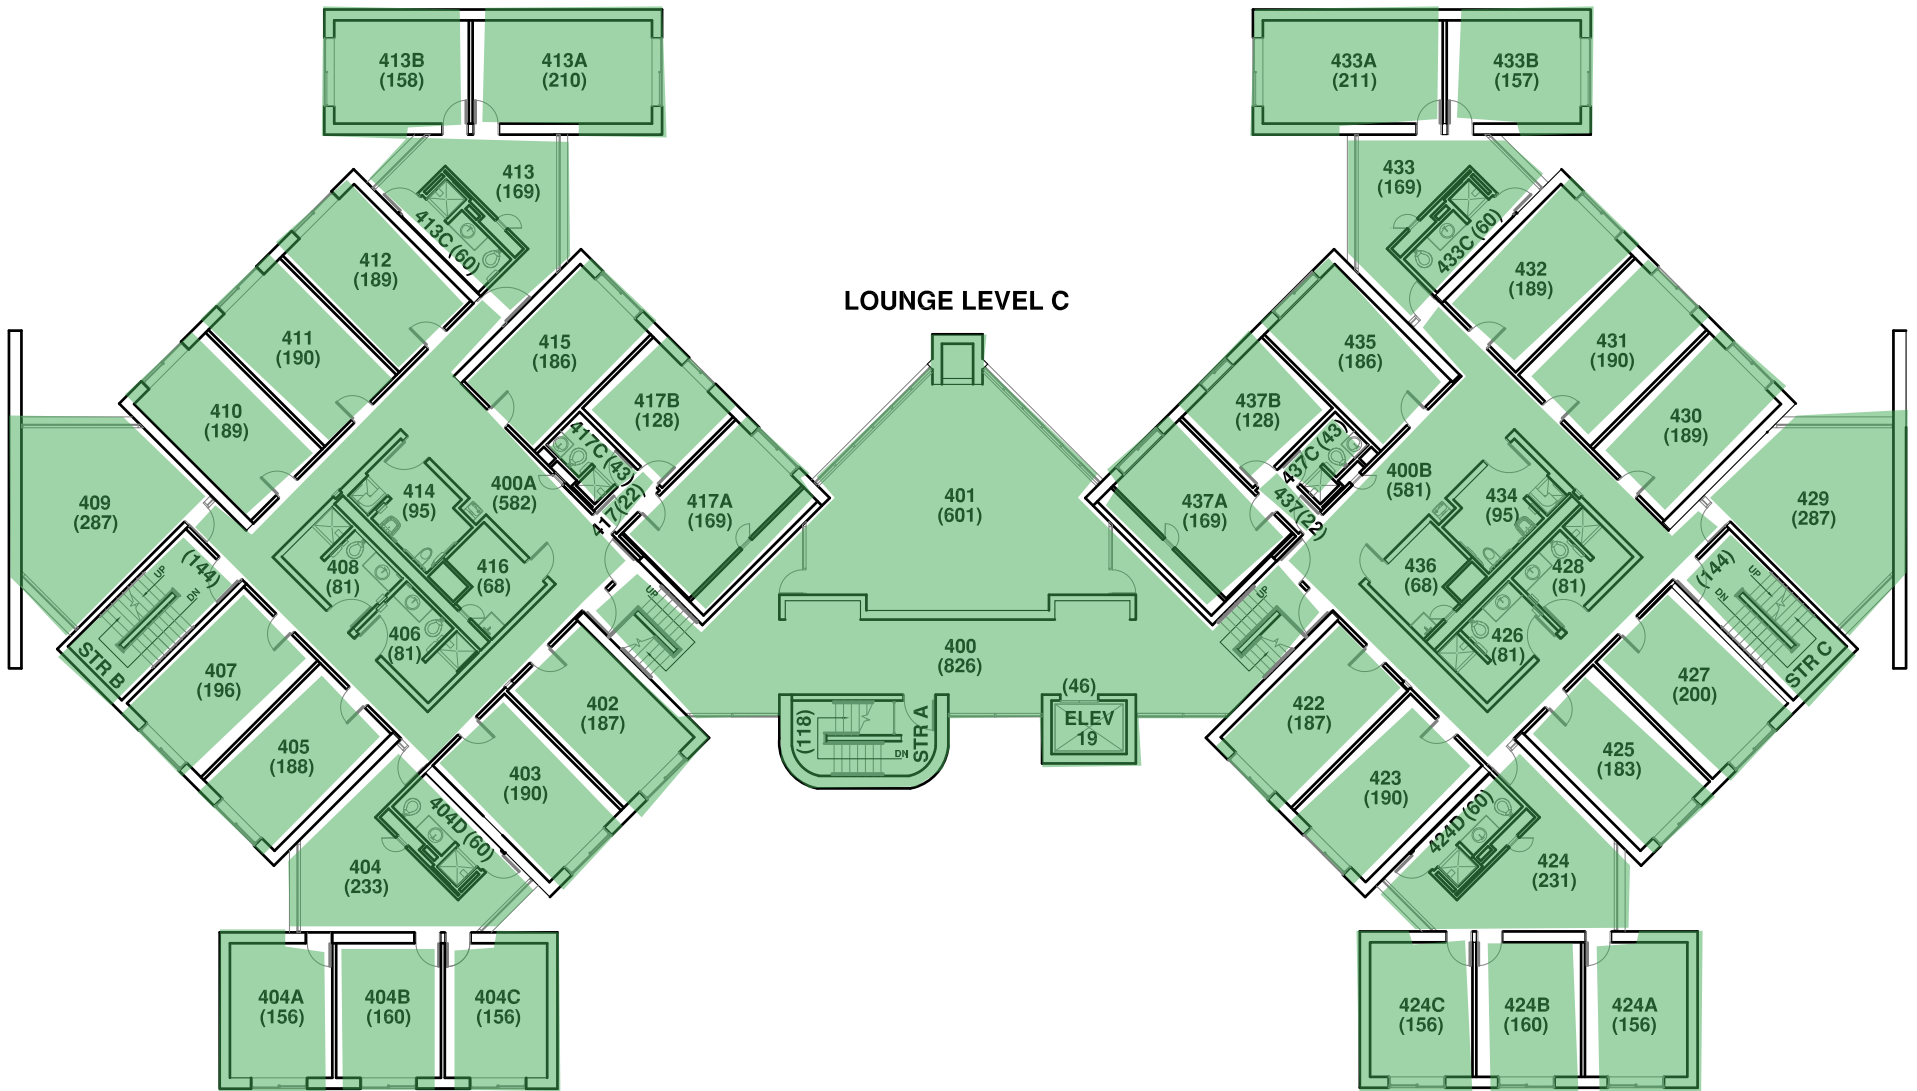

Asbestos Field Guide

Asbestos Free

Presumed Asbestos Containing Material

BINGHAMTON UNIVERSITY

SENECA HALL (COLLEGE IN THE WOODS)

SECOND FLOOR PLAN

BLDG. NO. 044

11/18

Gross Area: 12,908 sf

Asbestos Field Guide

BINGHAMTON UNIVERSITY

SENECA HALL (COLLEGE IN THE WOODS)

THIRD FLOOR PLAN

BLDG. NO. 044

Asbestos Free

Presumed Asbestos Containing Material

11/18

Gross Area: 12,908 sf

Asbestos Field Guide

Asbestos
Free

Presumed Asbestos
Containing Material

BINGHAMTON UNIVERSITY

SENECA HALL (COLLEGE IN THE WOODS)

FOURTH FLOOR PLAN

BLDG. NO. 044

11/18

Gross Area: 12,908 sf

Asbestos Field Guide

Asbestos
Free

Presumed Asbestos
Containing Material

BINGHAMTON UNIVERSITY

SENECA HALL (COLLEGE IN THE WOODS)