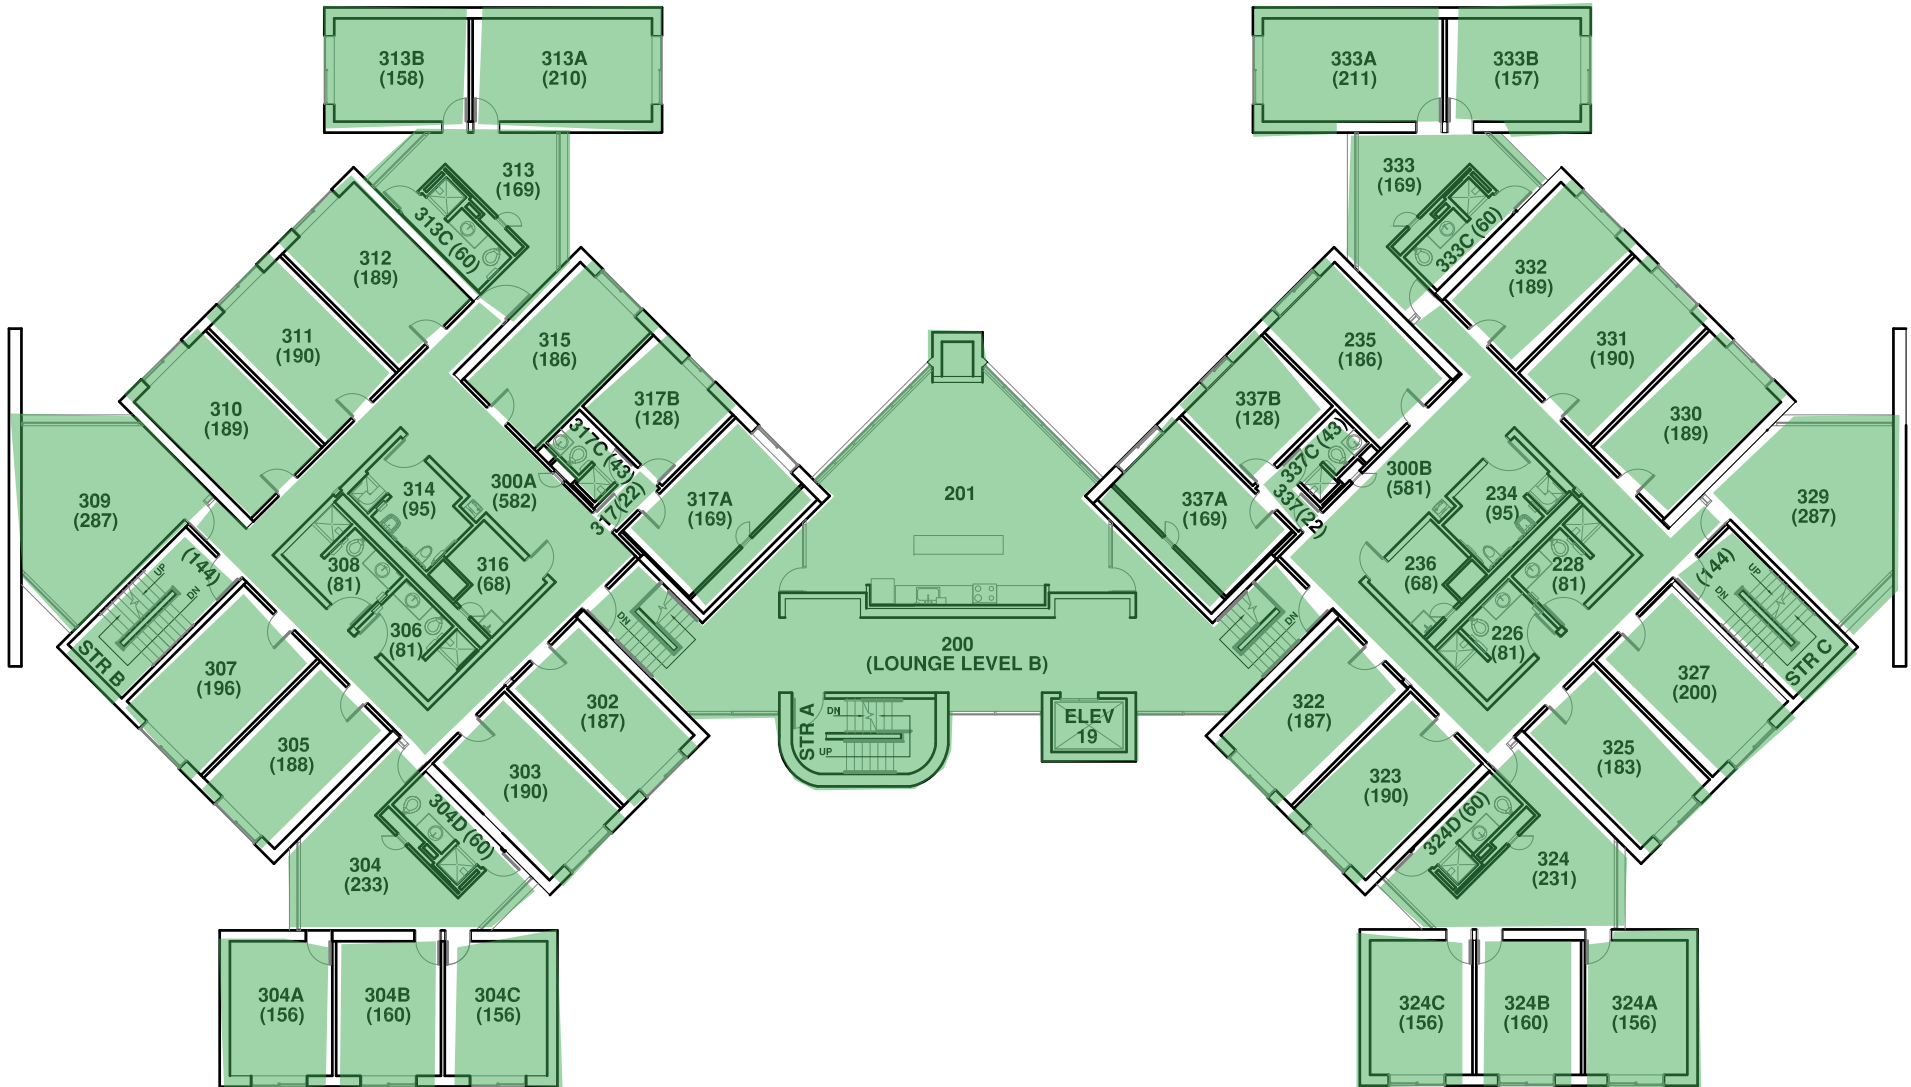

Asbestos Field Guide

Asbestos Free

Presumed Asbestos Containing Material

BINGHAMTON UNIVERSITY

SENECA HALL (COLLEGE IN THE WOODS)

SECOND FLOOR PLAN

BLDG. NO. 044

11/18

Gross Area: 12,908 sf

Asbestos Field Guide

BINGHAMTON UNIVERSITY

SENECA HALL (COLLEGE IN THE WOODS)

THIRD FLOOR PLAN

BLDG. NO. 044

Asbestos Free

Presumed Asbestos Containing Material

11/18

Gross Area: 12,908 sf

Asbestos Field Guide

Asbestos
Free

Presumed Asbestos
Containing Material

BINGHAMTON UNIVERSITY

SENECA HALL (COLLEGE IN THE WOODS)

FOURTH FLOOR PLAN

FIFTH FLOOR PLAN

BLDG. NO. 044

11/18

Gross Area: 12,908 sf