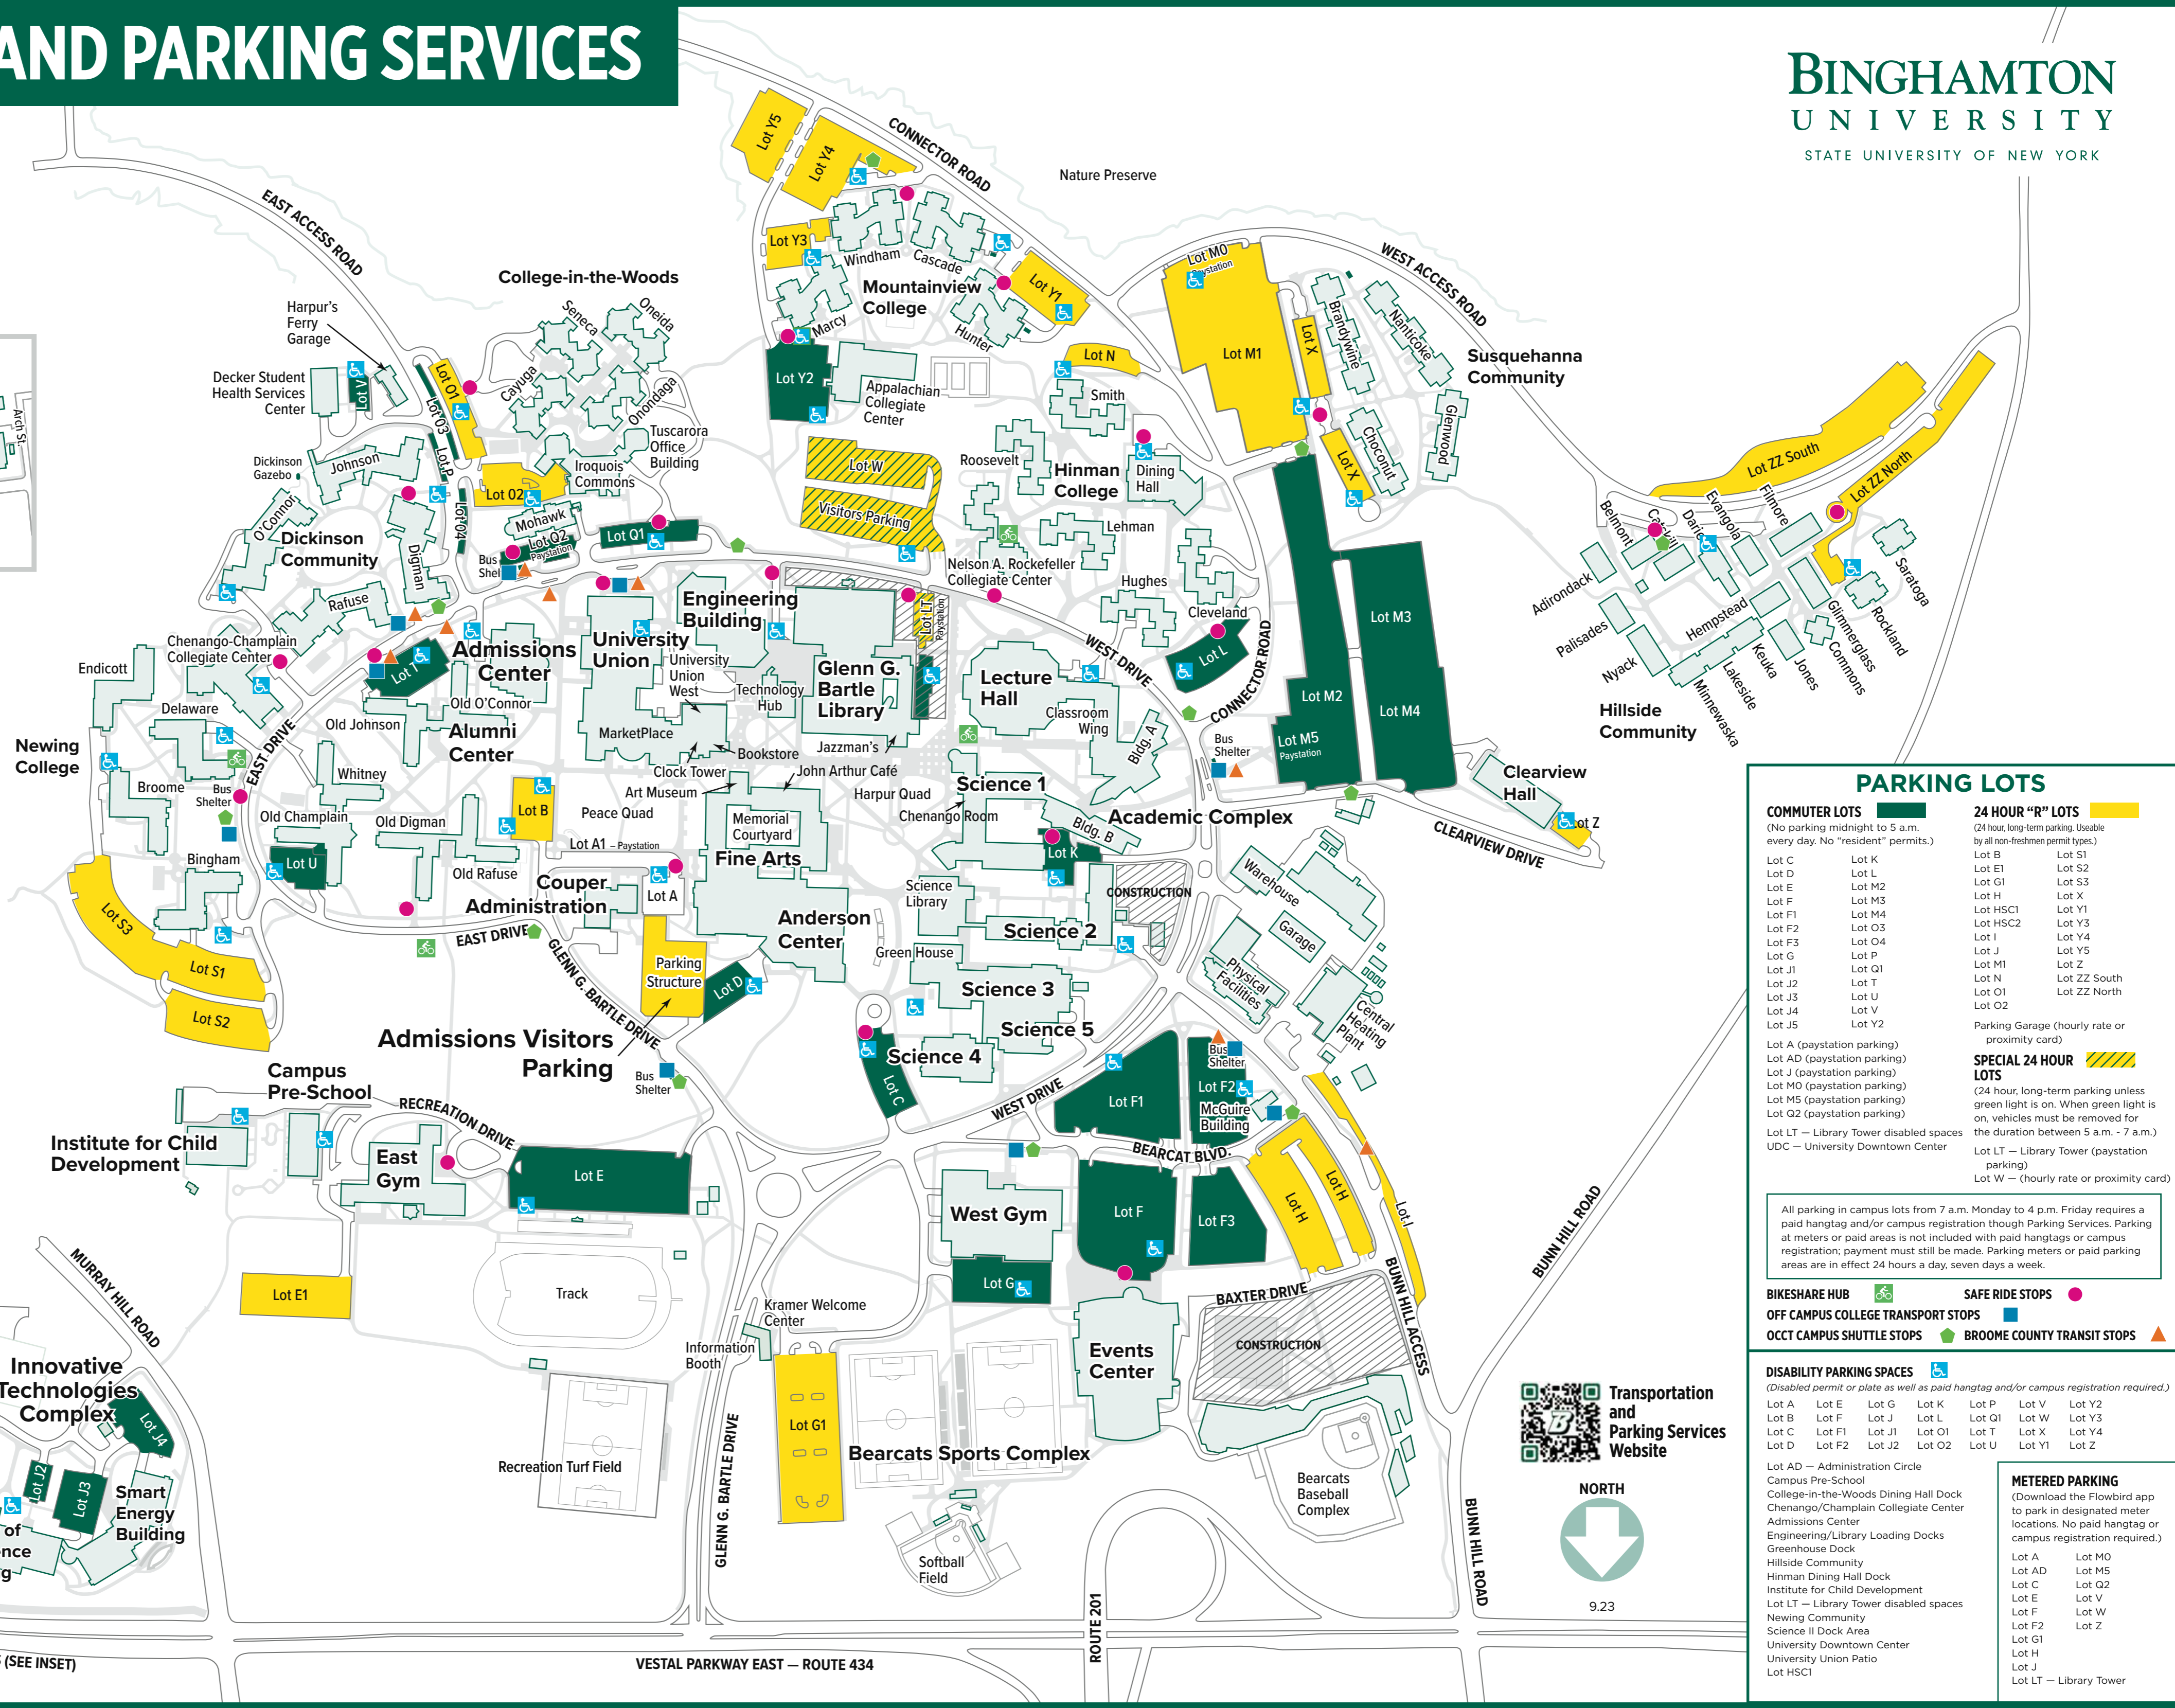

TRANSPORTATION AND PARKING SERVICES

Health Sciences Campus
48-96 Corliss Avenue, 27 Jennison Avenue
Johnson City

University Downtown Center
67 Washington St., Binghamton

PARKING LOTS

COMMUTER LOTS	24 HOUR "R" LOTS
(No parking midnight to 5 a.m. every day. No "resident" permits.)	(24 hour, long-term parking. Useable by all non-freshmen permit types.)
Lot C	Lot S1
Lot D	Lot S2
Lot E	Lot S3
Lot F	Lot S4
Lot G	Lot S5
Lot H	Lot S6
Lot I	Lot S7
Lot J	Lot S8
Lot K	Lot S9
Lot L	Lot S10
Lot M	Lot S11
Lot N	Lot S12
Lot O	Lot S13
Lot P	Lot S14
Lot Q	Lot S15
Lot R	Lot S16
Lot S	Lot S17
Lot T	Lot S18
Lot U	Lot S19
Lot V	Lot S20
Lot W	Lot S21
Lot X	Lot S22
Lot Y	Lot S23
Lot Z	Lot S24

Special 24 Hour LOTS
(24 hour, long-term parking unless green light is on. When green light is on, vehicles must be removed for the duration between 5 a.m. - 7 a.m.)

Lot LT - Library Tower disabled spaces
Lot LT - Library Tower (paystation parking)
Lot W - (hourly rate or proximity card)

Lot A	Lot E	Lot G	Lot K	Lot P	Lot V	Lot Y2
Lot B	Lot F	Lot J	Lot L	Lot Q1	Lot W	Lot Y3
Lot C	Lot F1	Lot J1	Lot O1	Lot T	Lot X	Lot Y4
Lot D	Lot F2	Lot J2	Lot O2	Lot U	Lot Y1	Lot Z

Lot AD - Administration Circle
Campus Pre-School
College-in-the-Woods Dining Hall Dock
Chenango/Champlain Collegiate Center
Admissions Center
Engineering/Library Loading Docks
Greenhouse Dock
Hillside Community
Hinman Dining Hall Dock
Institute for Child Development
Lot LT - Library Tower disabled spaces
Newing Community
Science II Dock Area
University Downtown Center
University Union Patio
Lot HSC1

METERED PARKING
(Download the Flowbird app to park in designated meter locations. No paid hangtag or campus registration required.)

Lot A	Lot M0
Lot AD	Lot M5
Lot C	Lot Q2
Lot E	Lot W
Lot F	Lot Y
Lot F2	Lot Z
Lot G1	
Lot H	
Lot J	
Lot LT - Library Tower	