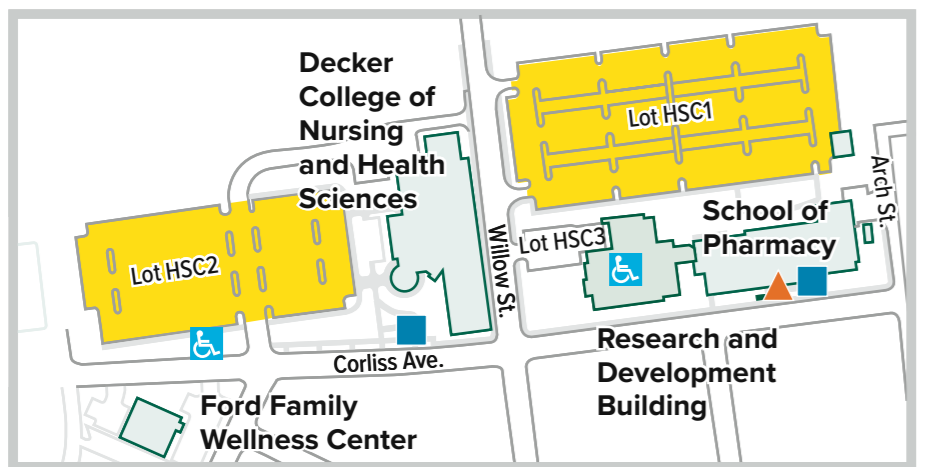

TRANSPORTATION AND PARKING SERVICES

Health Sciences Campus
48-96 Corliss Avenue, 27 Jennison Avenue
Johnson City

University Downtown Center
67 Washington St., Binghamton

PARKING LOTS

COMMUTER LOTS	24 HOUR "R" LOTS
(No parking midnight to 5 a.m. every day. No "resident" permits.)	(24 hour, long-term parking. Useable by all non-freshmen permit types.)
Lot C	Lot S1
Lot D	Lot S2
Lot E	Lot S3
Lot F	Lot S4
Lot G	Lot S5
Lot H	Lot S6
Lot I	Lot S7
Lot J	Lot S8
Lot K	Lot S9
Lot L	Lot S10
Lot M	Lot S11
Lot N	Lot S12
Lot O	Lot S13
Lot P	Lot S14
Lot Q	Lot S15
Lot R	Lot S16
Lot S	Lot S17
Lot T	Lot S18
Lot U	Lot S19
Lot V	Lot S20
Lot W	Lot S21
Lot X	Lot S22
Lot Y	Lot S23
Lot Z	Lot S24

Special 24 Hour LOTS
(24 hour, long-term parking unless green light is on. When green light is on, vehicles must be removed for the duration between 5 a.m. - 7 a.m.)

Lot LT - Library Tower disabled spaces
Lot LT - Library Tower (paystation parking)
Lot W - (hourly rate or proximity card)

Lot A	Lot E	Lot G	Lot K	Lot P	Lot V	Lot Y2
Lot B	Lot F	Lot J	Lot L	Lot Q1	Lot W	Lot Y3
Lot C	Lot F1	Lot J1	Lot O1	Lot T	Lot X	Lot Y4
Lot D	Lot F2	Lot J2	Lot O2	Lot U	Lot Y1	Lot Z

Lot AD - Administration Circle
Campus Pre-School
College-in-the-Woods Dining Hall Dock
Chenango/Champlain Collegiate Center
Admissions Center
Engineering/Library Loading Docks
Greenhouse Dock
Hillside Community
Hinman Dining Hall Dock
Institute for Child Development
Lot LT - Library Tower disabled spaces
Newing Community
Science II Dock Area
University Downtown Center
University Union Patio
Lot HSC1

METERED PARKING
(Download the Flowbird app to park in designated meter locations. No paid hangtag or campus registration required.)

Lot A	Lot M0
Lot AD	Lot M5
Lot C	Lot Q2
Lot E	Lot W
Lot F	Lot Y
Lot F2	Lot Z
Lot G1	
Lot H	
Lot J	
Lot LT - Library Tower	