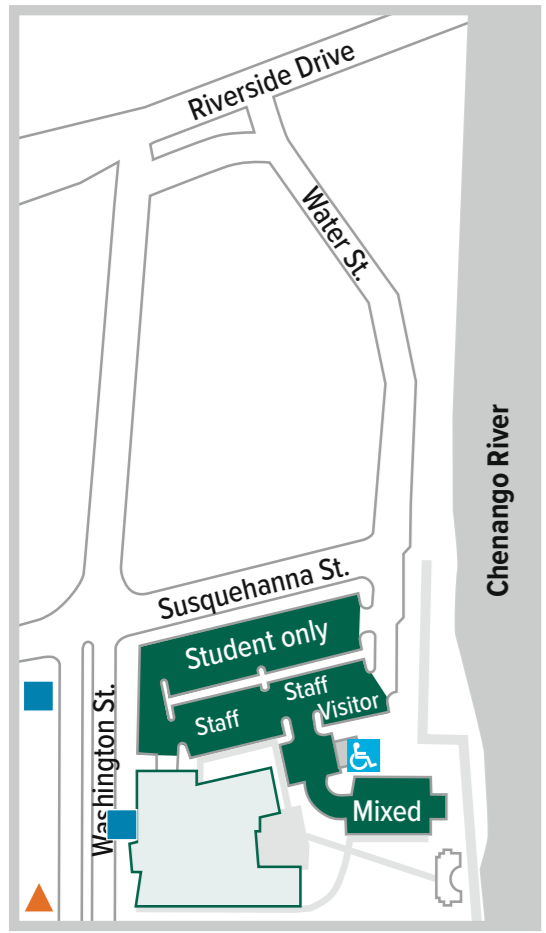

TRANSPORTATION AND PARKING SERVICES

Health Sciences Campus
48-96 Corliss Avenue, 27 Jennison Avenue
Johnson City

University Downtown Center
67 Washington St., Binghamton

PARKING LOTS

COMMUTER LOTS	24 HOUR "R" LOTS
(No parking midnight to 5 a.m. every day. No "resident" permits.)	(24 hour, long-term parking. Useable by all non-freshmen permit types.)
Lot C	Lot S1
Lot D	Lot S2
Lot E	Lot S3
Lot F	Lot S4
Lot G	Lot S5
Lot H	Lot S6
Lot I	Lot S7
Lot J	Lot S8
Lot K	Lot S9
Lot L	Lot S10
Lot M	Lot S11
Lot N	Lot S12
Lot O	Lot S13
Lot P	Lot S14
Lot Q	Lot S15
Lot R	Lot S16
Lot S	Lot S17
Lot T	Lot S18
Lot U	Lot S19
Lot V	Lot S20
Lot W	Lot S21
Lot X	Lot S22
Lot Y	Lot S23
Lot Z	Lot S24

Special 24 Hour LOTS
(24 hour, long-term parking unless green light is on. When green light is on, vehicles must be removed for the duration between 5 a.m. - 7 a.m.)

Lot LT - Library Tower disabled spaces
Lot LT - Library Tower (paystation parking)
Lot W - (hourly rate or proximity card)

Lot A	Lot E	Lot G	Lot K	Lot P	Lot V	Lot Y2
Lot B	Lot F	Lot J	Lot L	Lot Q1	Lot W	Lot Y3
Lot C	Lot F1	Lot J1	Lot O1	Lot T	Lot X	Lot Y4
Lot D	Lot F2	Lot J2	Lot O2	Lot U	Lot Y1	Lot Z

Lot AD - Administration Circle
Campus Pre-School
College-in-the-Woods Dining Hall Dock
Chenango/Champlain Collegiate Center
Admissions Center
Engineering/Library Loading Docks
Greenhouse Dock
Hillside Community
Hinman Dining Hall Dock
Institute for Child Development
Lot LT - Library Tower disabled spaces
Newing Community
Science II Dock Area
University Downtown Center
University Union Patio
Lot HSC1

METERED PARKING
(Download the Flowbird app to park in designated meter locations. No paid hangtag or campus registration required.)

Lot A	Lot M0
Lot AD	Lot M5
Lot C	Lot Q2
Lot E	Lot W
Lot F	Lot Y
Lot F2	Lot Z
Lot G1	
Lot H	
Lot J	
Lot LT - Library Tower	