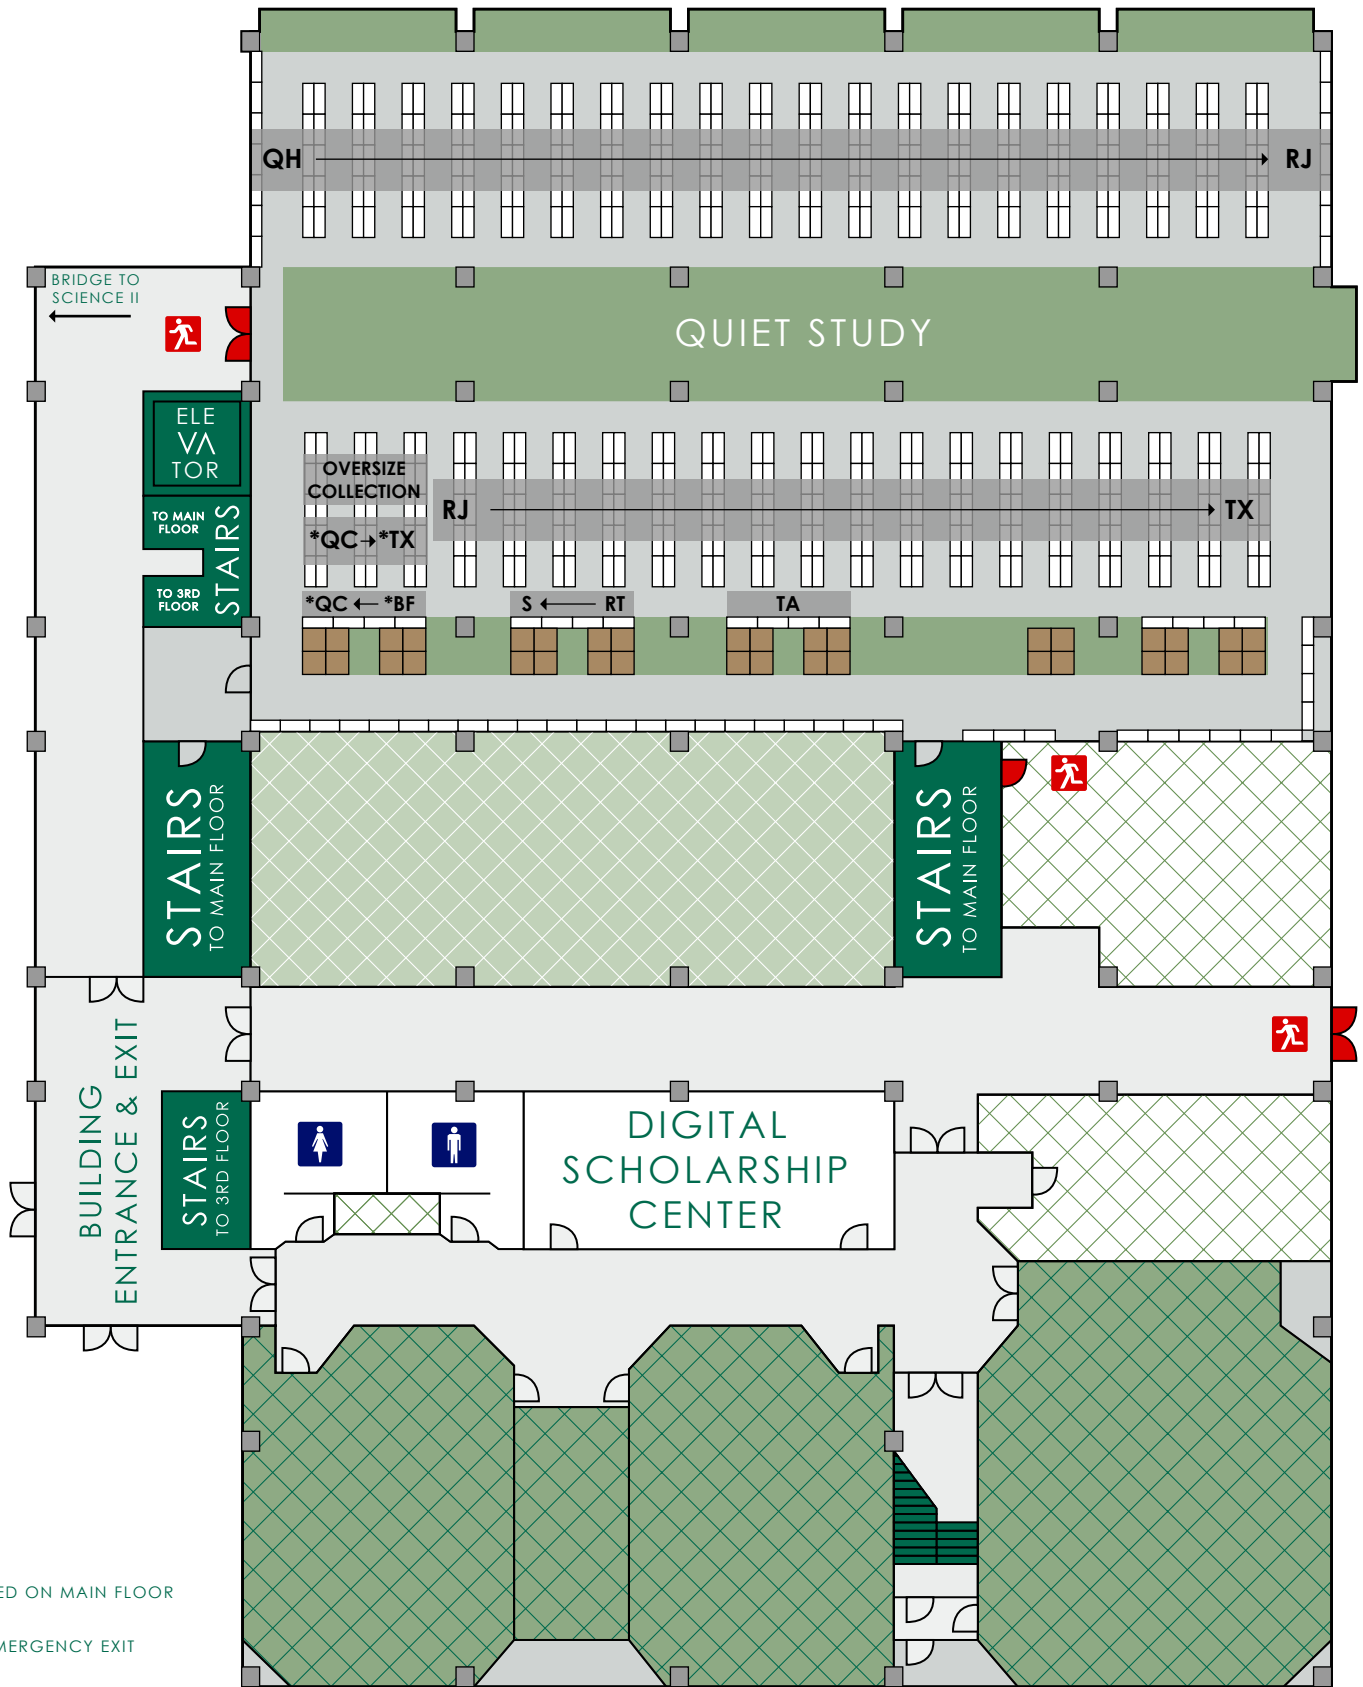

 CLOSED FOR CONSTRUCTION

 GENDER NEUTRAL RESTROOM

 EMERGENCY EXIT

 AED ON MAIN FLOOR

**SCIENCE LIBRARY**  
**GROUND FLOOR**

-  PRINTERS
-  COLOR PRINTER
-  SCANNER
-  COMPUTERS
-  BUC\$
-  SEED LIBRARY
-  AED
-  EMERGENCY EXIT
-  STAFF AREA
-  STUDY AREA

-  AED ON MAIN FLOOR
-  EMERGENCY EXIT
-  STAFF AREA
-  OVERLOOKS 1ST FLOOR
-  CLASSROOMS
-  STUDY AREA