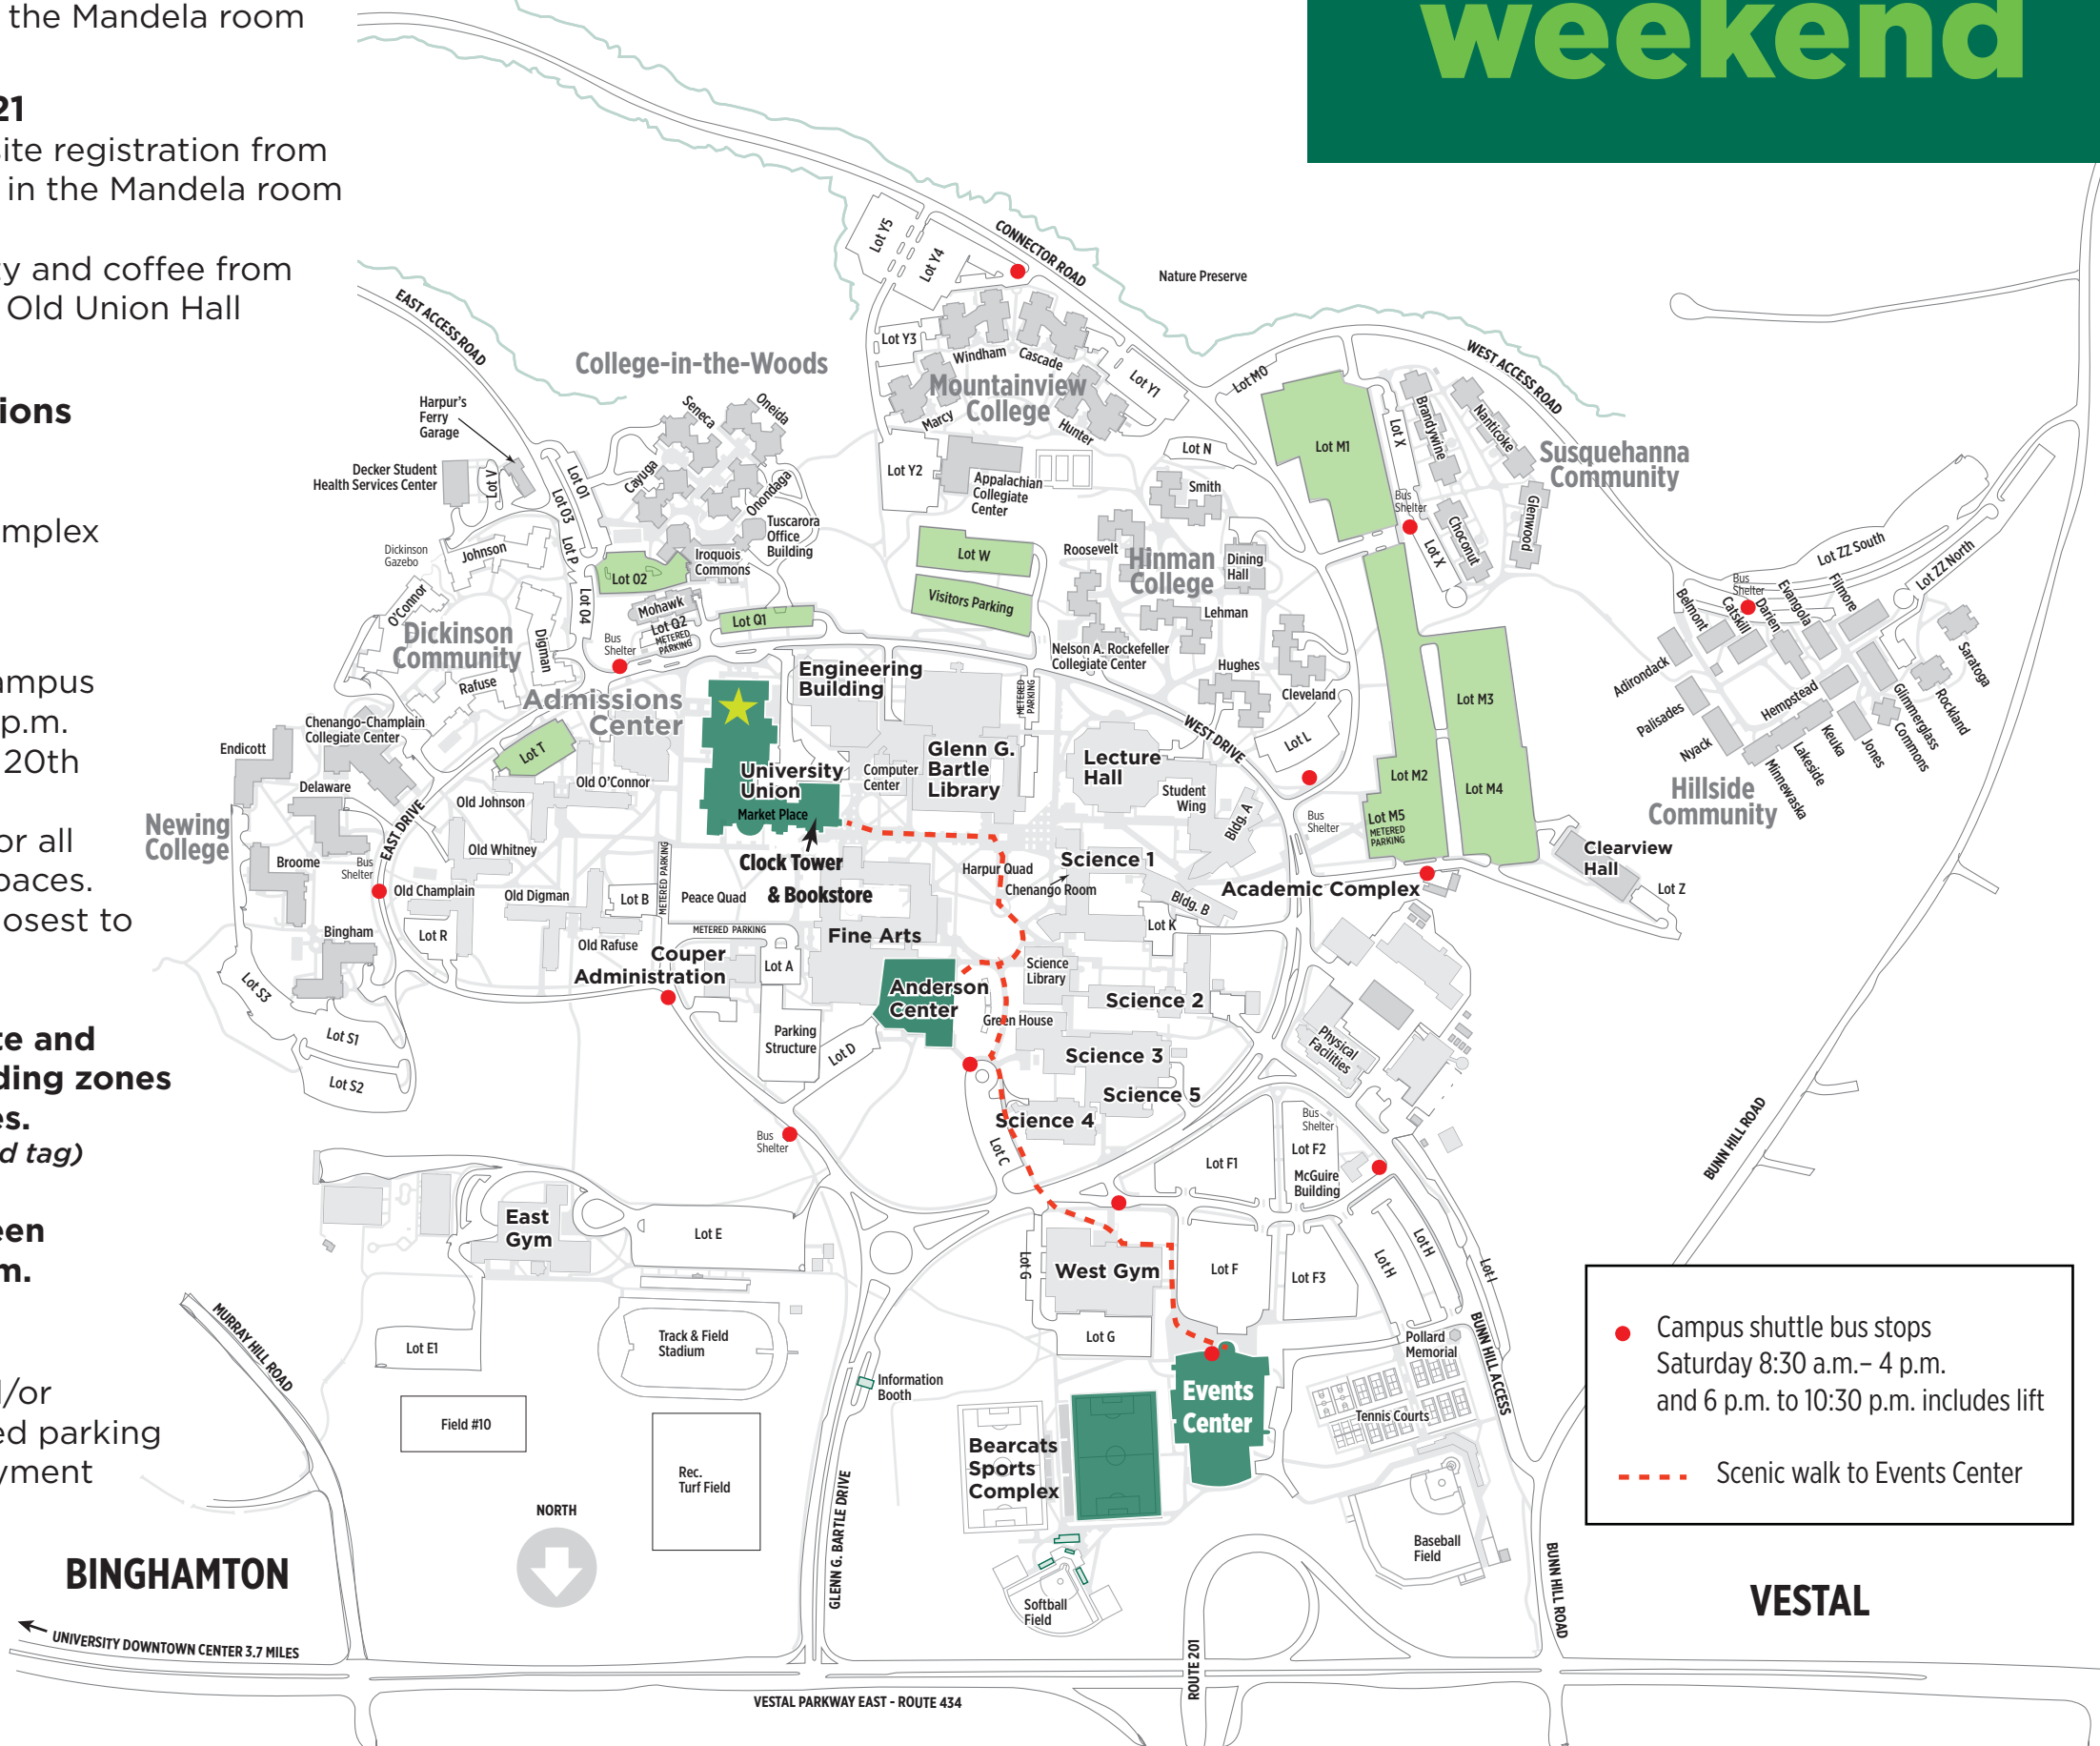

Family Weekend Welcome Center

Friday, Sept. 20

Check-in and on-site registration from 4 p.m. to 7 p.m. in the Mandela room

Saturday, Sept. 21

Check-in and on-site registration from 7:30 a.m. to Noon in the Mandela room

Morning hospitality and coffee from 8 a.m. to 11 a.m. in Old Union Hall

Main event locations

Anderson Center
Events Center
Bearcat Sports Complex

Parking

Free Parking on campus beginning at 2:00 p.m. Friday September 20th through Sunday September 22nd for all open surface lot spaces. Lots highlighted closest to central campus.

FAMILY weekend

● Campus shuttle bus stops
Saturday 8:30 a.m. – 4 p.m.
and 6 p.m. to 10:30 p.m. includes lift

--- Scenic walk to Events Center

BINGHAMTON

VESTAL

UNIVERSITY DOWNTOWN CENTER 3.7 MILES

VESTAL PARKWAY EAST - ROUTE 434

ROUTE 201